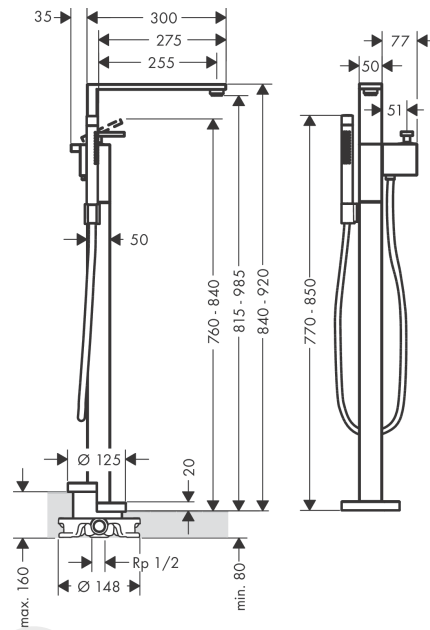

AXOR Edge
Single lever bath mixer floor-standing
 Finish: **Chrome** Article Number: **46440000**

product features

- consists of: single lever bath mixer floor standing, baton hand shower, shower hose, shower holder
- 2 functions
- projection: 255 mm
- spray type mixer: normal spray
- spray type hand shower: Rain, Mono
- maximum flow rate at 3 bar: 23 l/min
- flow rate for bath spout at 3 bar: 23 l/min
- flow rate of hand shower at 3 bar: 13 l/min
- ceramic cartridge
- temperature limitation adjustable
- diverter with automatic resetting
- non-return valve
- suitable for continuous flow water heaters
- connection dimension: DN15
- connection type: basic set
- deck mounted
- min. operating pressure: 1 bar
- max. operating pressure: 5 bar
- WRAS 2205051
- WRAS 2205051 - Approval letter

Article Details

Price excl. VAT 3.041,67 £

Technology

AXOR Edge
Single lever bath mixer floor-standing
 Finish: **Chrome** Article Number: **46440000**

Product image

Scale drawing

Flowchart

① Hand shower
 ② Bath spout

Spare part list

Year of production: >04/19

Pos.		Article Number	Price	PU
1	handle	93424000	£ 275,00	1
2	O-ring 33x1,5	98164000	£ 3,30	1
3	nut	93363000	£ 43,00	1
4	cartridge, assy	93185000	£ 137,00	1
5	seal	95008000	£ 9,00	1
6	diverter knob	93652000	£ 224,00	1
7	aerator M24x1	93629000	£ 51,00	1
8	selector	97978000	£ 64,00	1
9	set of non return valves DW 15	94074000	£ 16,10	1
10	seal	98058000	£ 3,30	1
11	shower hose 1,25 m	28282000	£ 67,00	1
12	handshower	28532000	£ 223,00	1
13	filter packing	94246000	£ 3,30	1
14	shower holder, assy	96295000	£ 35,00	1
15	O-ring 9x1,5	98117000	£ 3,30	1
16	hexagon socket screw M10x35	97670000	£ 16,10	1
17	O-ring 44x2,5	98162000	£ 3,30	1
18	O-ring 29x3	98371000	£ 6,10	1
19	O-ring 7x2	98419000	£ 3,30	1
20	extension set 60 mm	97686000	£ 320,00	1
a	concealed item	10452180	£ 575,00	1