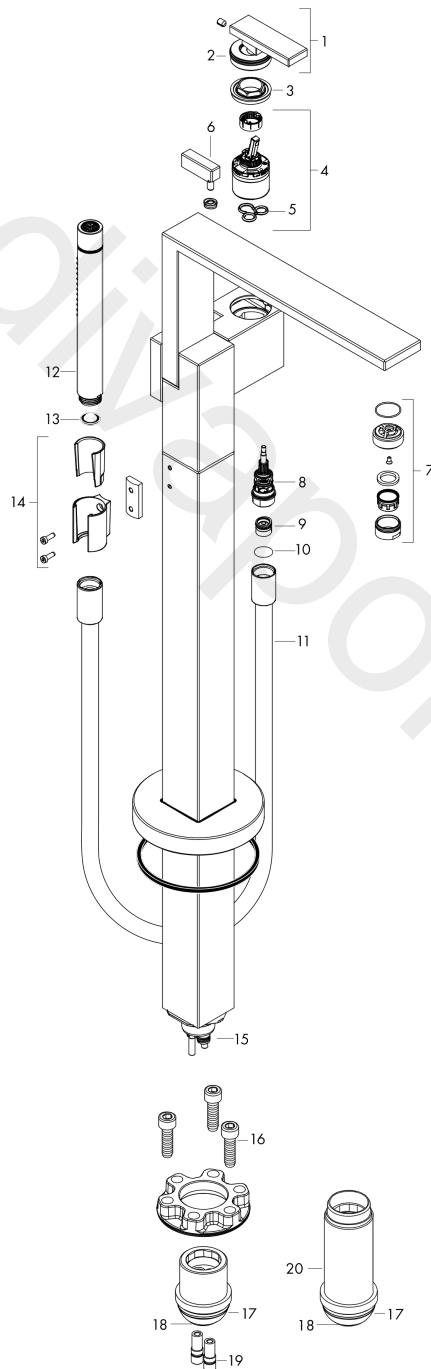

AXOR Edge
Single lever bath mixer floor-standing
Finish: **Chrome** Article Number: **46440000**

Exploded Drawing

Year of production: >04/19

AXOR Edge
Single lever bath mixer floor-standing
Finish: **Chrome** Article Number: **46440000**

Spare part list

Year of production: >04/19

Pos.		Article Number	Price	PU
1	handle	93424000	£ 275,00	1
2	O-ring 33x1,5	98164000	£ 3,30	1
3	nut	93363000	£ 43,00	1
4	cartridge, assy	93185000	£ 137,00	1
5	seal	95008000	£ 9,00	1
6	diverter knob	93652000	£ 224,00	1
7	aerator M24x1	93629000	£ 51,00	1
8	selector	97978000	£ 64,00	1
9	set of non return valves DW 15	94074000	£ 16,10	1
10	seal	98058000	£ 3,30	1
11	shower hose 1,25 m	28282000	£ 67,00	1
12	handshower	28532000	£ 223,00	1
13	filter packing	94246000	£ 3,30	1
14	shower holder, assy	96295000	£ 35,00	1
15	O-ring 9x1,5	98117000	£ 3,30	1
16	hexagon socket screw M10x35	97670000	£ 16,10	1
17	O-ring 44x2,5	98162000	£ 3,30	1
18	O-ring 29x3	98371000	£ 6,10	1
19	O-ring 7x2	98419000	£ 3,30	1
20	extension set 60 mm	97686000	£ 320,00	1
a	concealed item	10452180	£ 575,00	1