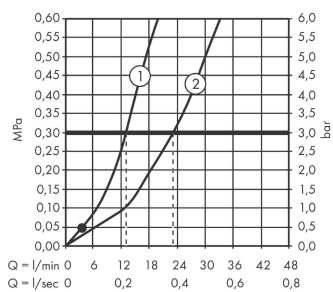

AXOR Edge
Single lever bath mixer floor-standing
 Finish: **Chrome** Article Number: **46440000**

product features

- consists of: single lever bath mixer floor standing, baton hand shower, shower hose, shower holder
- 2 functions
- projection: 255 mm
- spray type mixer: normal spray
- spray type hand shower: Rain, Mono
- maximum flow rate at 3 bar: 23 l/min
- flow rate for bath spout at 3 bar: 23 l/min
- flow rate of hand shower at 3 bar: 13 l/min
- ceramic cartridge
- temperature limitation adjustable
- diverter with automatic resetting
- non-return valve
- suitable for continuous flow water heaters
- connection dimension: DN15
- connection type: basic set
- deck mounted
- min. operating pressure: 1 bar
- max. operating pressure: 5 bar
- WRAS 2205051
- WRAS 2205051 - Approval letter

Article Details

Price excl. VAT 3.041,67 £

Technology

AXOR Edge
Single lever bath mixer floor-standing
 Finish: **Chrome** Article Number: **46440000**

Product image

Scale drawing

Flowchart

① Hand shower
 ② Bath spout