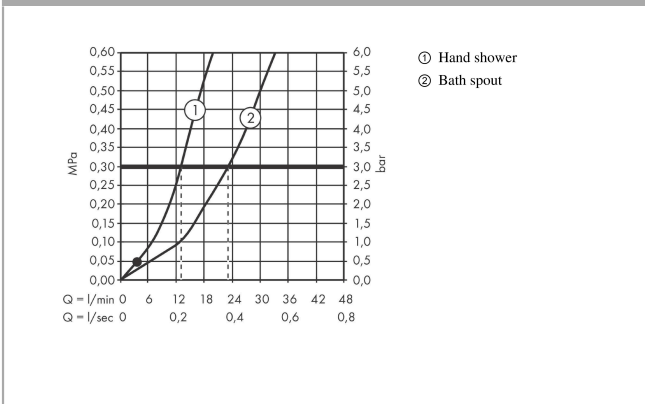

AXOR Edge

Single lever bath mixer floor-standing - diamond cut

Finish: **Chrome** Article Number: **46441000**

product features

- consists of: single lever bath mixer floor standing, baton hand shower, shower hose, shower holder
- 2 functions
- projection: 255 mm
- spray type mixer: normal spray
- spray type hand shower: Rain, Mono
- maximum flow rate at 3 bar: 23 l/min
- flow rate for bath spout at 3 bar: 23 l/min
- flow rate of hand shower at 3 bar: 13 l/min
- ceramic cartridge
- temperature limitation adjustable
- diverter with automatic resetting
- non-return valve
- suitable for continuous flow water heaters
- connection dimension: DN15
- connection type: basic set
- deck mounted
- min. operating pressure: 1 bar
- max. operating pressure: 10 bar
- WRAS 2205051
- WRAS 2205051 - Approval letter

Article Details

Price excl. VAT

3.333,33 £

Technology

AXOR Edge
Single lever bath mixer floor-standing - diamond cut
 Finish: **Chrome** Article Number: **46441000**

Product image

Scale drawing

Flowchart