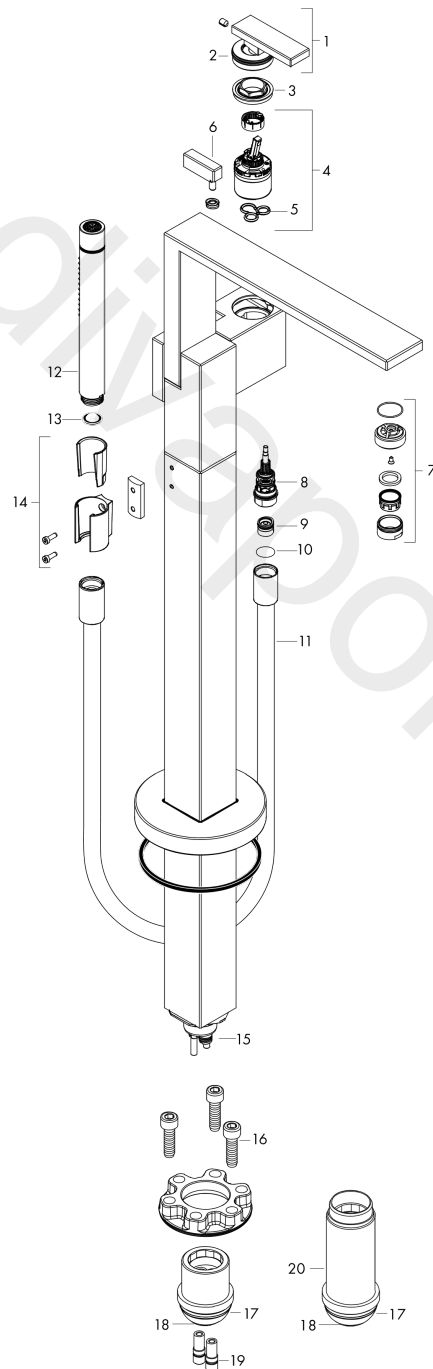

AXOR Edge
Single lever bath mixer floor-standing - diamond cut
Finish: **Chrome** Article Number: **46441000**

Exploded Drawing

Year of production: >06/19

AXOR Edge
Single lever bath mixer floor-standing - diamond cut
Finish: **Chrome** Article Number: **46441000**

Spare part list

Year of production: >06/19

Pos.		Article Number	Price	PU
1	handle	93424000	£ 275,00	1
2	O-ring 33x1,5	98164000	£ 3,30	1
3	nut	93363000	£ 43,00	1
4	cartridge, assy	93185000	£ 137,00	1
5	seal	95008000	£ 9,00	1
6	diverter knob	93652000	£ 224,00	1
7	aerator M24x1	93629000	£ 51,00	1
8	selector	97978000	£ 64,00	1
9	set of non return valves DW 15	94074000	£ 16,10	1
10	seal	98058000	£ 3,30	1
11	shower hose 1,25 m	28282000	£ 67,00	1
12	handshower	28532000	£ 223,00	1
13	filter packing	94246000	£ 3,30	1
14	shower holder, assy	96295000	£ 35,00	1
15	O-ring 9x1,5	98117000	£ 3,30	1
16	hexagon socket screw M10x35	97670000	£ 16,10	1
17	O-ring 44x2,5	98162000	£ 3,30	1
18	O-ring 29x3	98371000	£ 6,10	1
19	O-ring 7x2	98419000	£ 3,30	1
20	extension set 60 mm	97686000	£ 320,00	1