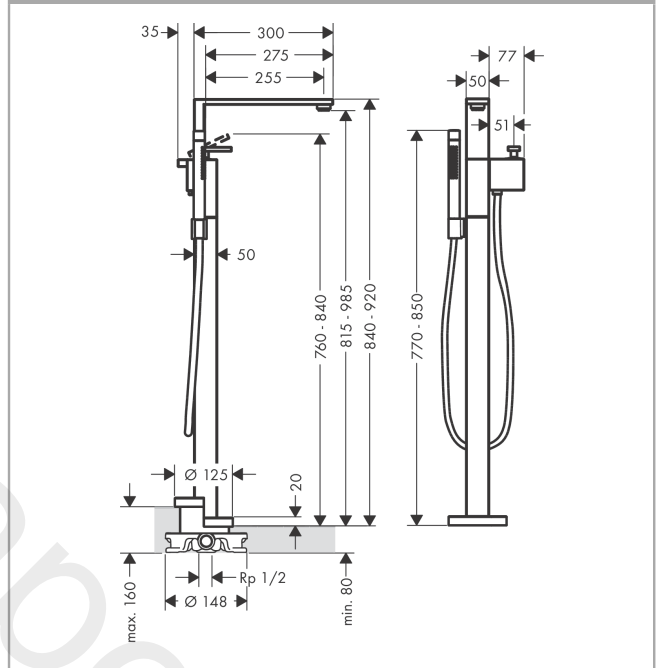

AXOR Edge

Single lever bath mixer floor-standing - diamond cut

Finish: **Chrome** Article Number: **46441000**

product features

- consists of: single lever bath mixer floor standing, baton hand shower, shower hose, shower holder
- 2 functions
- projection: 255 mm
- spray type mixer: normal spray
- spray type hand shower: Rain, Mono
- maximum flow rate at 3 bar: 23 l/min
- flow rate for bath spout at 3 bar: 23 l/min
- flow rate of hand shower at 3 bar: 13 l/min
- ceramic cartridge
- temperature limitation adjustable
- diverter with automatic resetting
- non-return valve
- suitable for continuous flow water heaters
- connection dimension: DN15
- connection type: basic set
- deck mounted
- min. operating pressure: 1 bar
- max. operating pressure: 10 bar
- WRAS 2205051
- WRAS 2205051 - Approval letter

Article Details

Price excl. VAT

3.333,33 £

Technology

AXOR Edge
Single lever bath mixer floor-standing - diamond cut
 Finish: **Chrome** Article Number: **46441000**

Product image

Scale drawing

Flowchart

Spare part list

Year of production: >06/19

Pos.		Article Number	Price	PU
1	handle	93424000	£ 275,00	1
2	O-ring 33x1,5	98164000	£ 3,30	1
3	nut	93363000	£ 43,00	1
4	cartridge, assy	93185000	£ 137,00	1
5	seal	95008000	£ 9,00	1
6	diverter knob	93652000	£ 224,00	1
7	aerator M24x1	93629000	£ 51,00	1
8	selector	97978000	£ 64,00	1
9	set of non return valves DW 15	94074000	£ 16,10	1
10	seal	98058000	£ 3,30	1
11	shower hose 1,25 m	28282000	£ 67,00	1
12	handshower	28532000	£ 223,00	1
13	filter packing	94246000	£ 3,30	1
14	shower holder, assy	96295000	£ 35,00	1
15	O-ring 9x1,5	98117000	£ 3,30	1
16	hexagon socket screw M10x35	97670000	£ 16,10	1
17	O-ring 44x2,5	98162000	£ 3,30	1
18	O-ring 29x3	98371000	£ 6,10	1
19	O-ring 7x2	98419000	£ 3,30	1
20	extension set 60 mm	97686000	£ 320,00	1