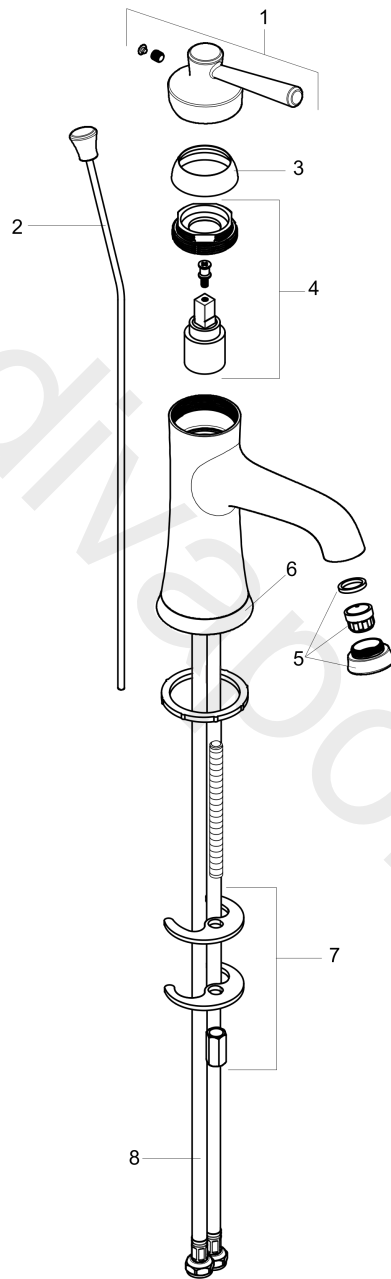

**Joleena**

**Single lever basin mixer 100 with lever handle and pop-up waste set**

Finish: **Polished Nickel** Article Number: **04771830**

**Description**

**product features**

- ComfortZone 100
- projection: 125 mm
- handle variant: lever handle
- spray type: normal spray
- maximum flow rate at 3 bar: 4,5 l/min
- ceramic cartridge
- pop-up waste set G 1
- connection type: G 3/8 connections

**Technology**

**Product image**

**Joleena**

**Single lever basin mixer 100 with lever handle and pop-up waste set**

Finish: **Polished Nickel** Article Number: **04771830**

**Exploded Drawing**

Year of production: >01/20

**Joleena**

**Single lever basin mixer 100 with lever handle and pop-up waste set**

Finish: **Polished Nickel** Article Number: **04771830**

**Spare part list**

Year of production: >01/20

Pos.	Description	Article Number	Price	PU
1	handle	93534830	-	1
2	pull rod	93529830	-	1
4	cartridge, assy	93268000	-	1
5	aerator M24x1 (4,5 l/min)	93531831	-	1
6	escutcheon	93530830	-	1
7	fixing set	96016000	£ 35,00	1
8	connection hose 600 mm	93528001	-	1
a	pop up waste	88509830	-	1