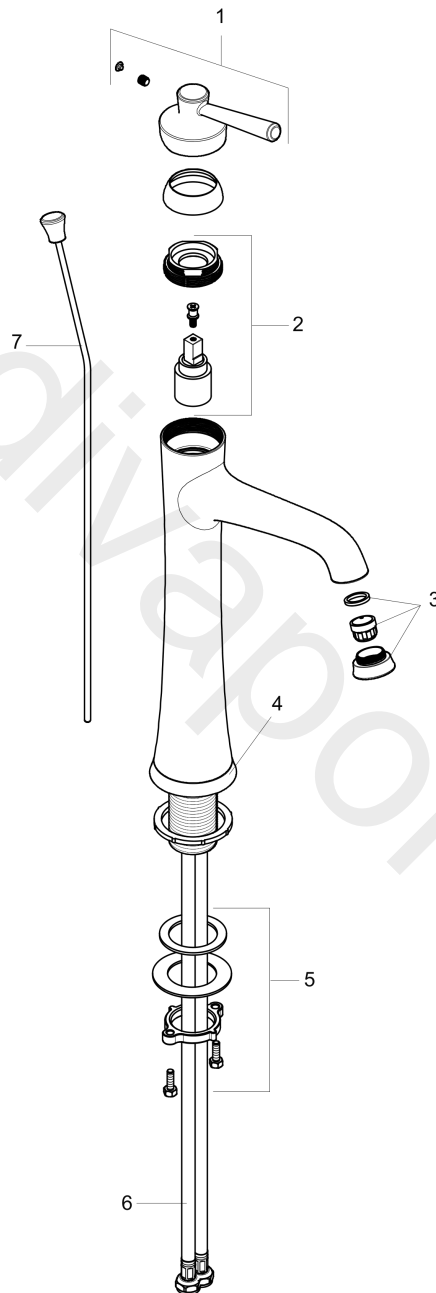

**Joleena****Single lever basin mixer 190 with lever handle and pop-up waste set**Finish: **Chrome** Article Number: **04772000****Description****product features**

- ComfortZone 230
- projection: 155 mm
- handle variant: lever handle
- spray type: normal spray
- maximum flow rate at 3 bar: 4,5 l/min
- ceramic cartridge
- pop-up waste set G 1
- connection type: G 3/8 connections

**Technology****Product image**

**Joleena**

**Single lever basin mixer 190 with lever handle and pop-up waste set**

Finish: **Chrome** Article Number: **04772000**

**Exploded Drawing**

Year of production: >01/20

**Joleena**

**Single lever basin mixer 190 with lever handle and pop-up waste set**

Finish: **Chrome** Article Number: **04772000**

**Spare part list**

Year of production: >01/20

Pos.	Description	Article Number	Price	PU
1	handle	93534000	-	1
2	cartridge, assy	93268000	-	1
3	aerator M24x1 (4,5 l/min)	93531001	-	1
4	escutcheon	93530000	-	1
5	fixing set	93263000	-	1
6	connection hose 900 mm	93533001	-	1
7	pull rod	93529000	-	1
a	pop up waste	88509000	-	1
b	flange	93273000	-	1