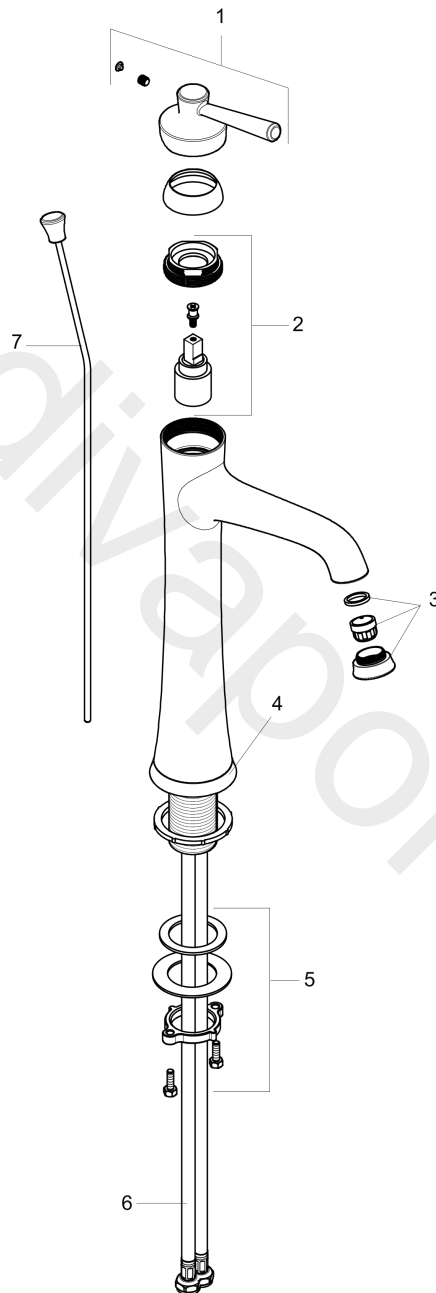

Joleena**Single lever basin mixer 190 with lever handle and pop-up waste set**Finish: **Brushed Nickel** Article Number: **04772820****Description****product features**

- ComfortZone 230
- projection: 155 mm
- handle variant: lever handle
- spray type: normal spray
- maximum flow rate at 3 bar: 4,5 l/min
- ceramic cartridge
- pop-up waste set G 1
- connection type: G 3/8 connections

Technology**Product image**

Joleena

Single lever basin mixer 190 with lever handle and pop-up waste set

Finish: **Brushed Nickel** Article Number: **04772820**

Exploded Drawing

Year of production: >01/20

Joleena

Single lever basin mixer 190 with lever handle and pop-up waste set

Finish: **Brushed Nickel** Article Number: **04772820**

Spare part list

Year of production: >01/20

Pos.	Description	Article Number	Price	PU
1	handle	93534820	-	1
2	cartridge, assy	93268000	-	1
3	aerator M24x1 (4,5 l/min)	93531821	-	1
4	escutcheon	93530820	-	1
5	fixing set	93263000	-	1
6	connection hose 900 mm	93533001	-	1
7	pull rod	93529820	-	1
a	pop up waste	88509820	-	1
b	flange	93273820	-	1