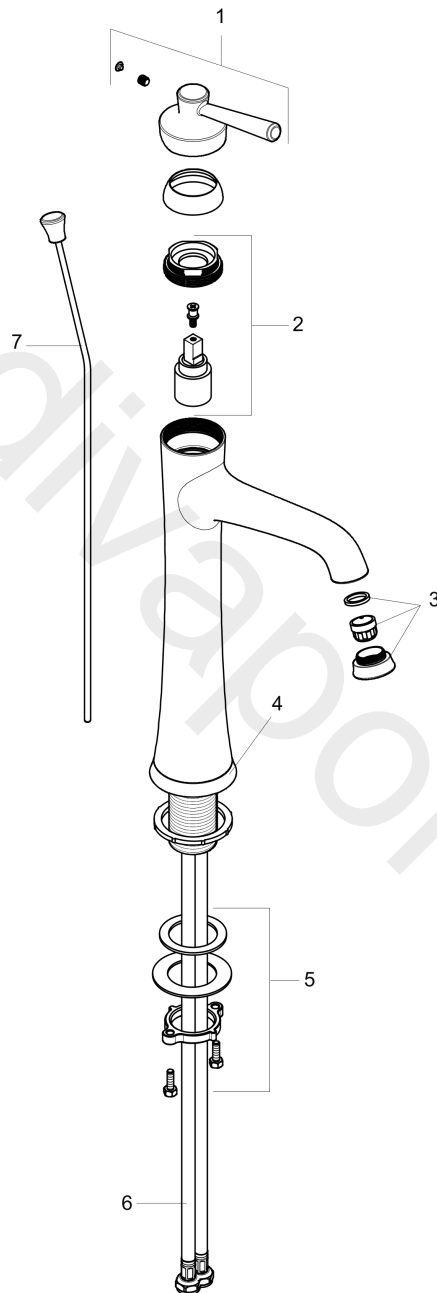

Joleena

Single lever basin mixer 190 with lever handle and pop-up waste set

Finish: **Polished Nickel** Article Number: **04772830**

Description

product features

- ComfortZone 230
- projection: 155 mm
- handle variant: lever handle
- spray type: normal spray
- maximum flow rate at 3 bar: 4,5 l/min
- ceramic cartridge
- pop-up waste set G 1
- connection type: G 3/8 connections

Technology

Product image

Joleena

Single lever basin mixer 190 with lever handle and pop-up waste set

Finish: **Polished Nickel** Article Number: **04772830**

Exploded Drawing

Year of production: >01/20

Joleena

Single lever basin mixer 190 with lever handle and pop-up waste set

Finish: **Polished Nickel** Article Number: **04772830**

Spare part list

Year of production: >01/20

Pos.	Description	Article Number	Price	PU
1	handle	93534830	-	1
2	cartridge, assy	93268000	-	1
3	aerator M24x1 (4,5 l/min)	93531831	-	1
4	escutcheon	93530830	-	1
5	fixing set	93263000	-	1
6	connection hose 900 mm	93533001	-	1
7	pull rod	93529830	-	1
a	pop up waste	88509830	-	1