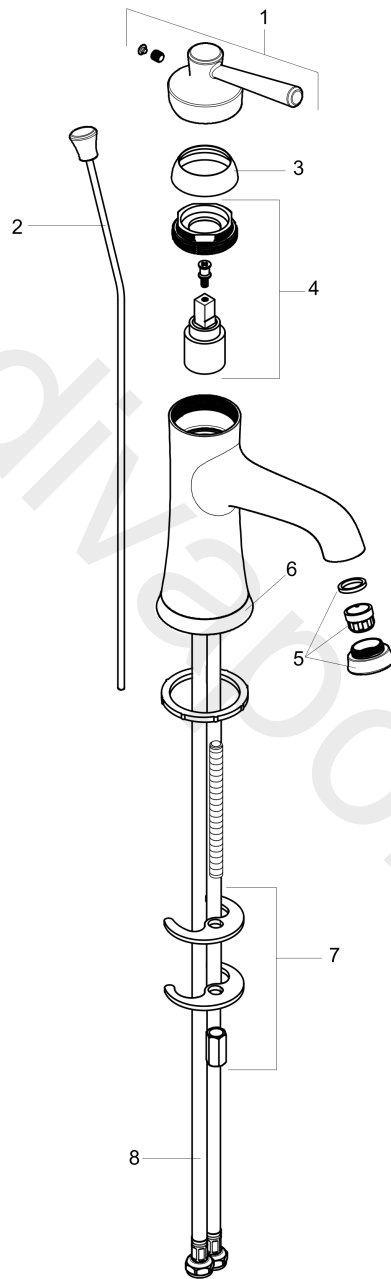

Joleena**Single lever basin mixer 100 Eco with lever handle and pop-up waste set**Finish: **Chrome** Article Number: **04773000****Description****product features**

- ComfortZone 100
- projection: 125 mm
- handle variant: lever handle
- spray type: normal spray
- maximum flow rate at 3 bar: 1,9 l/min
- ceramic cartridge
- pop-up waste set G 1
- connection type: G 3/8 connections

Technology**Product image**

Joleena

Single lever basin mixer 100 Eco with lever handle and pop-up waste set

Finish: **Chrome** Article Number: **04773000**

Exploded Drawing

Year of production: >01/20

Joleena

Single lever basin mixer 100 Eco with lever handle and pop-up waste set

Finish: **Chrome** Article Number: **04773000**

Spare part list

Year of production: >01/20

Pos.	Description	Article Number	Price	PU
1	handle	93534000	-	1
2	pull rod	93529000	-	1
3	flange	93273000	-	1
4	cartridge, assy	93268000	-	1
5	aerator M24x1 (1,9 l/min)	93532001	-	1
6	escutcheon	93530000	-	1
7	fixing set	96016000	£ 35,00	1
8	connection hose 600 mm	93528001	-	1
a	pop up waste	88509000	-	1