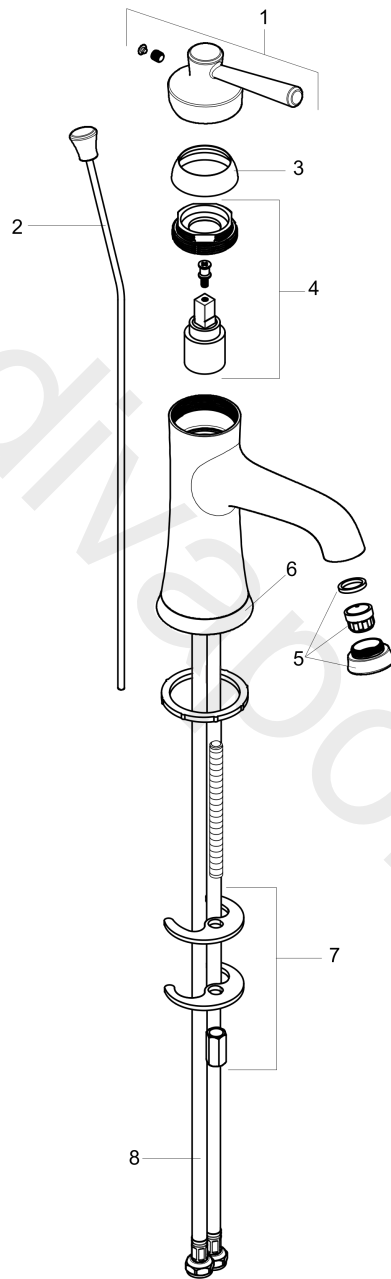

Joleena

Single lever basin mixer 100 Eco with lever handle and pop-up waste set

Finish: **Brushed Nickel** Article Number: **04773820**

Description

product features

- ComfortZone 100
- projection: 125 mm
- handle variant: lever handle
- spray type: normal spray
- maximum flow rate at 3 bar: 1,9 l/min
- ceramic cartridge
- pop-up waste set G 1
- connection type: G 3/8 connections

Technology

Product image

Joleena

Single lever basin mixer 100 Eco with lever handle and pop-up waste set

Finish: **Brushed Nickel** Article Number: **04773820**

Exploded Drawing

Year of production: >01/20

Joleena

Single lever basin mixer 100 Eco with lever handle and pop-up waste set

Finish: **Brushed Nickel** Article Number: **04773820**

Spare part list

Year of production: >01/20

Pos.	Description	Article Number	Price	PU
1	handle	93534820	-	1
2	pull rod	93529820	-	1
3	flange	93273820	-	1
4	cartridge, assy	93268000	-	1
5	aerator M24x1 (1,9 l/min)	93532821	-	1
6	escutcheon	93530820	-	1
7	fixing set	96016000	£ 35,00	1
8	connection hose 600 mm	93528001	-	1
a	pop up waste	88509820	-	1