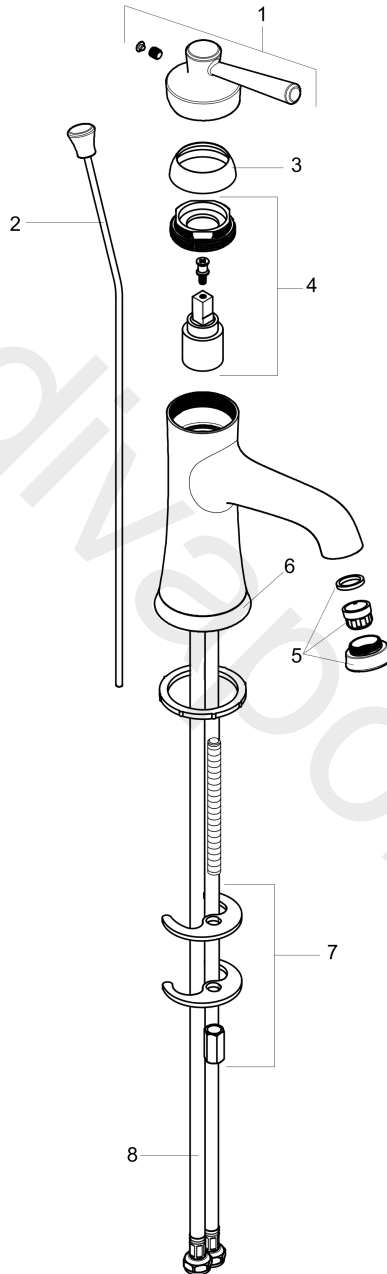

Joleena**Single lever basin mixer 100 Eco with lever handle and pop-up waste set**Finish: **Polished Nickel** Article Number: **04773830****Description****product features**

- ComfortZone 100
- projection: 125 mm
- handle variant: lever handle
- spray type: normal spray
- maximum flow rate at 3 bar: 1,9 l/min
- ceramic cartridge
- pop-up waste set G 1
- connection type: G 3/8 connections

Technology**Product image**

Joleena

Single lever basin mixer 100 Eco with lever handle and pop-up waste set

Finish: **Polished Nickel** Article Number: **04773830**

Exploded Drawing

Year of production: >01/20

Joleena

Single lever basin mixer 100 Eco with lever handle and pop-up waste set

Finish: **Polished Nickel** Article Number: **04773830**

Spare part list

Year of production: >01/20

Pos.	Description	Article Number	Price	PU
1	handle	93534830	-	1
2	pull rod	93529830	-	1
4	cartridge, assy	93268000	-	1
5	aerator M24x1 (1,9 l/min)	93532831	-	1
6	escutcheon	93530830	-	1
7	fixing set	96016000	£ 35,00	1
8	connection hose 600 mm	93528001	-	1
a	pop up waste	88509830	-	1