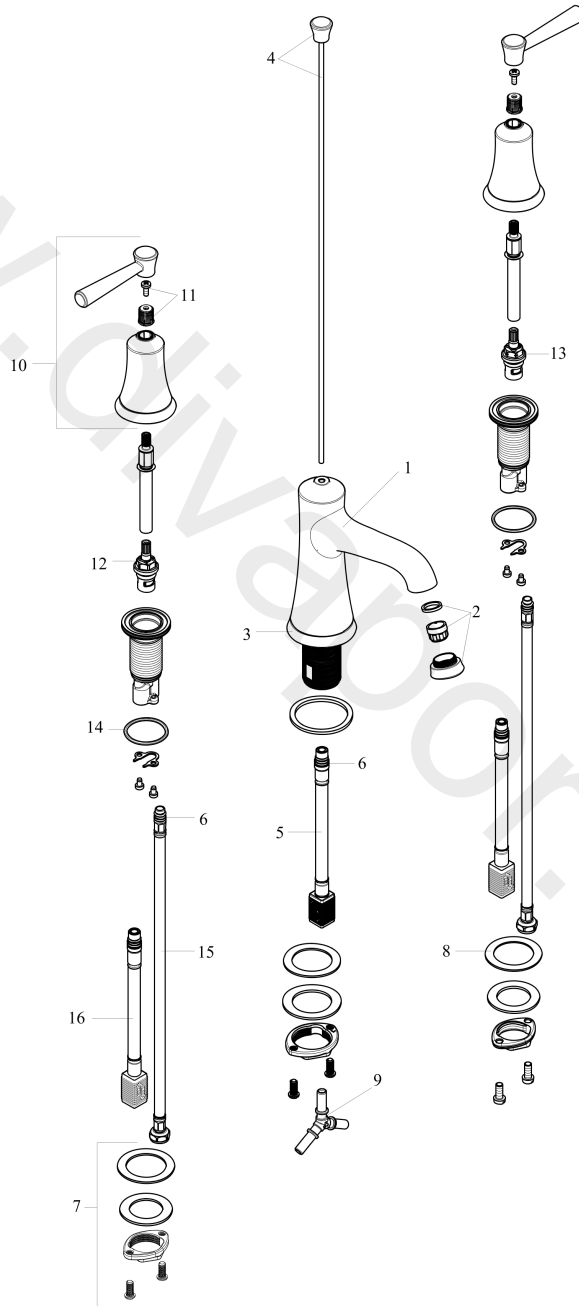

Joleena

3-hole basin mixer 150 with pop-up waste set

Finish: **Matt Black** Article Number: **04774670**

Description

product features

- ComfortZone 100
- projection: 125 mm
- handle variant: lever handle
- spray type: normal spray
- maximum flow rate at 3 bar: 4,5 l/min
- ceramic valves 90°
- pop-up waste set G 1
- connection type: G 3/8 compression

Technology

Product image

Joleena
3-hole basin mixer 150 with pop-up waste set
 Finish: **Matt Black** Article Number: **04774670**

Exploded Drawing

Year of production: >01/20

Joleena**3-hole basin mixer 150 with pop-up waste set**Finish: **Matt Black** Article Number: **04774670****Spare part list**

Year of production: >01/20

| Pos. | Description | Article Number | Price | PU |
|------|-----------------------------------|----------------|---------|----|
| 1 | spout cpl. | 93555670 | - | 1 |
| 2 | aerator M24x1 (4,5 l/min) | 93531671 | - | 1 |
| 3 | escutcheon | 93530670 | - | 1 |
| 4 | pop up rod | 93554670 | - | 1 |
| 5 | connection hose 200 mm M10x1 | 92913000 | £ 51,00 | 1 |
| 6 | O-ring 8x1,75 | 97827000 | £ 3,30 | 1 |
| 7 | fixing set (Ø 28) | 92909000 | £ 43,00 | 1 |
| 8 | lever collar | 97548000 | £ 3,30 | 1 |
| 9 | hose connection angel | 92905000 | £ 43,00 | 1 |
| 10 | handle | 93553670 | - | 1 |
| 11 | handle fixing set | 98932000 | £ 16,10 | 1 |
| 12 | shut off unit right closing | 98817000 | £ 35,00 | 1 |
| 13 | shut off unit left closing | 95366001 | - | 1 |
| 14 | O-ring 33x2,5 | 92907000 | £ 3,30 | 1 |
| 15 | connection hose 18½" M8x0,75 3/8" | 96321001 | - | 1 |
| 16 | connection hose 400 mm M10x1 | 92914000 | £ 64,00 | 1 |