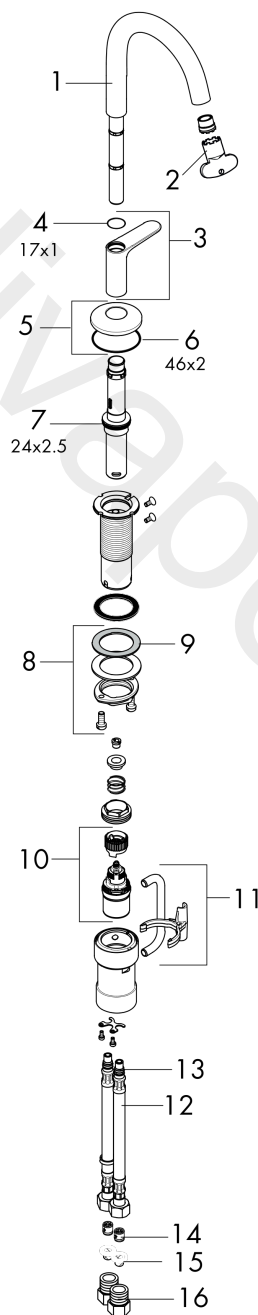

AXOR One
Basin mixer Select 170 without waste set
 Finish: **Matt Black** Article Number: **48020671**

product features

- ComfortZone 170
- projection: 140 mm
- handle variant: Select
- spray type: normal spray
- maximum flow rate at 3 bar: 4,5 l/min
- Select cartridge with temperature control
- temperature limitation adjustable
- suitable for continuous flow water heaters
- connection type: G 3/8 compression
- connection dimension: DN15
- cold water in basic handle position

Technology

Design awards

Product image

Scale drawing

AXOR One
Basin mixer Select 170 without waste set
Finish: **Matt Black** Article Number: **48020671**

Exploded Drawing

Year of production: >08/21

AXOR One
Basin mixer Select 170 without waste set
 Finish: **Matt Black** Article Number: **48020671**

Spare part list

Year of production: >08/21

Pos.		Article Number	Price	PU
1	spout cpl.	94234000	£ 137,00	1
2	special tool	98987000	£ 9,00	1
3	handle for cold water	94739000	-	1
4	-	94259000	£ 3,30	1
5	escutcheon	93998000	£ 43,00	1
6	O-Ring 46x2	98195000	£ 3,30	1
7	O-ring 24x2,5	98145000	£ 3,30	1
8	fixing set (Ø 32)	13961000	£ 25,00	1
9	lever collar	97548000	£ 3,30	1
10	cartridge, assy	92529000	£ 110,00	1
11	connection angel	94262000	£ 64,00	1
12	connection hose 450 mm M8x0,75 G3/8	93405000	£ 43,00	1
13	O-ring 7x1,5	98422000	£ 3,30	1
14	non return valve DW 10	96456000	£ 9,00	1
15	filter packing	95291000	£ 13,30	1
16	adapter for connection hose	88802000	-	1