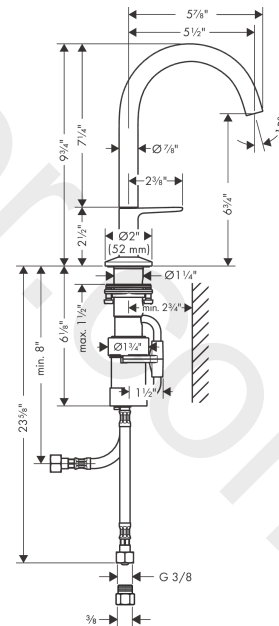

AXOR One
Basin mixer Select 170 without waste set
 Finish: **Matt Black** Article Number: **48020671**

product features

- ComfortZone 170
- projection: 140 mm
- handle variant: Select
- spray type: normal spray
- maximum flow rate at 3 bar: 4,5 l/min
- Select cartridge with temperature control
- temperature limitation adjustable
- suitable for continuous flow water heaters
- connection type: G 3/8 compression
- connection dimension: DN15
- cold water in basic handle position

Technology

Design awards

Product image

Scale drawing

AXOR One
Basin mixer Select 170 without waste set
Finish: **Matt Black** Article Number: **48020671**

Exploded Drawing

Year of production: >08/21

AXOR One
Basin mixer Select 170 without waste set
 Finish: **Matt Black** Article Number: **48020671**

Spare part list

Year of production: >08/21

Pos.		Article Number	Price	PU
1	spout cpl.	94234000	£ 137,00	1
2	special tool	98987000	£ 9,00	1
3	handle for cold water	94739000	-	1
4	-	94259000	£ 3,30	1
5	escutcheon	93998000	£ 43,00	1
6	O-Ring 46x2	98195000	£ 3,30	1
7	O-ring 24x2,5	98145000	£ 3,30	1
8	fixing set (Ø 32)	13961000	£ 25,00	1
9	lever collar	97548000	£ 3,30	1
10	cartridge, assy	92529000	£ 110,00	1
11	connection angel	94262000	£ 64,00	1
12	connection hose 450 mm M8x0,75 G3/8	93405000	£ 43,00	1
13	O-ring 7x1,5	98422000	£ 3,30	1
14	non return valve DW 10	96456000	£ 9,00	1
15	filter packing	95291000	£ 13,30	1
16	adapter for connection hose	88802000	-	1