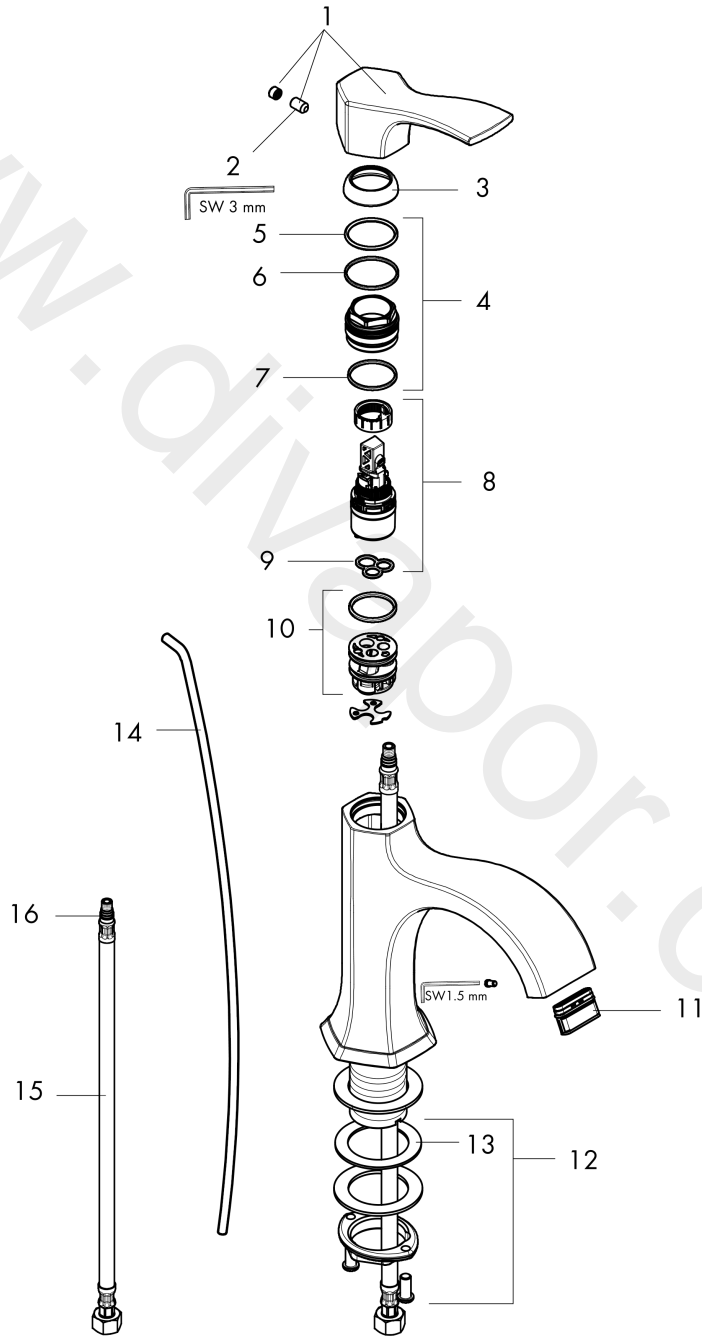

Locarno

Single lever basin mixer 110 with lever handle and pop-up waste set

Finish: **Chrome** Article Number: **04810000**

Description

product features

- consists of: single lever basin mixer, waste set
- ComfortZone 110
- handle variant: lever handle
- spray type: laminar spray
- maximum flow rate at 3 bar: 4,5 l/min
- ceramic cartridge
- temperature limitation adjustable
- pop-up waste set G 1

Technology

Product image

Locarno

Single lever basin mixer 110 with lever handle and pop-up waste set

Finish: **Chrome** Article Number: **04810000**

Exploded Drawing

Year of production: >02/21

Locarno**Single lever basin mixer 110 with lever handle and pop-up waste set**Finish: **Chrome** Article Number: **04810000****Spare part list**

Year of production: >02/21

Pos.	Description	Article Number	Price	PU
1	handle	93910000	-	1
2	hollow set screw M6x10 DIN 916	96029000	£ 3,30	1
3	flange	98863000	£ 51,00	1
4	nut	98864000	£ 43,00	1
5	O-ring 23x2	98398000	£ 3,30	1
6	O-ring 27x1,5	92527000	£ 13,30	1
7	O-ring 25x1,5	98146000	£ 3,30	1
8	cartridge, assy	95973001	£ 79,00	1
9	seal	98865000	£ 35,00	1
10	adapter for cartridge	98866000	£ 35,00	1
11	spray former	93085001	-	1
12	fixing set (Ø 32)	13961000	£ 25,00	1
13	lever collar	97548000	£ 3,30	1
14	pull rod	96657000	£ 13,30	1
15	connection hose 23½" M8x0,75 3/8"	98600001	-	1
16	O-ring 7x1,5	98422000	£ 3,30	1