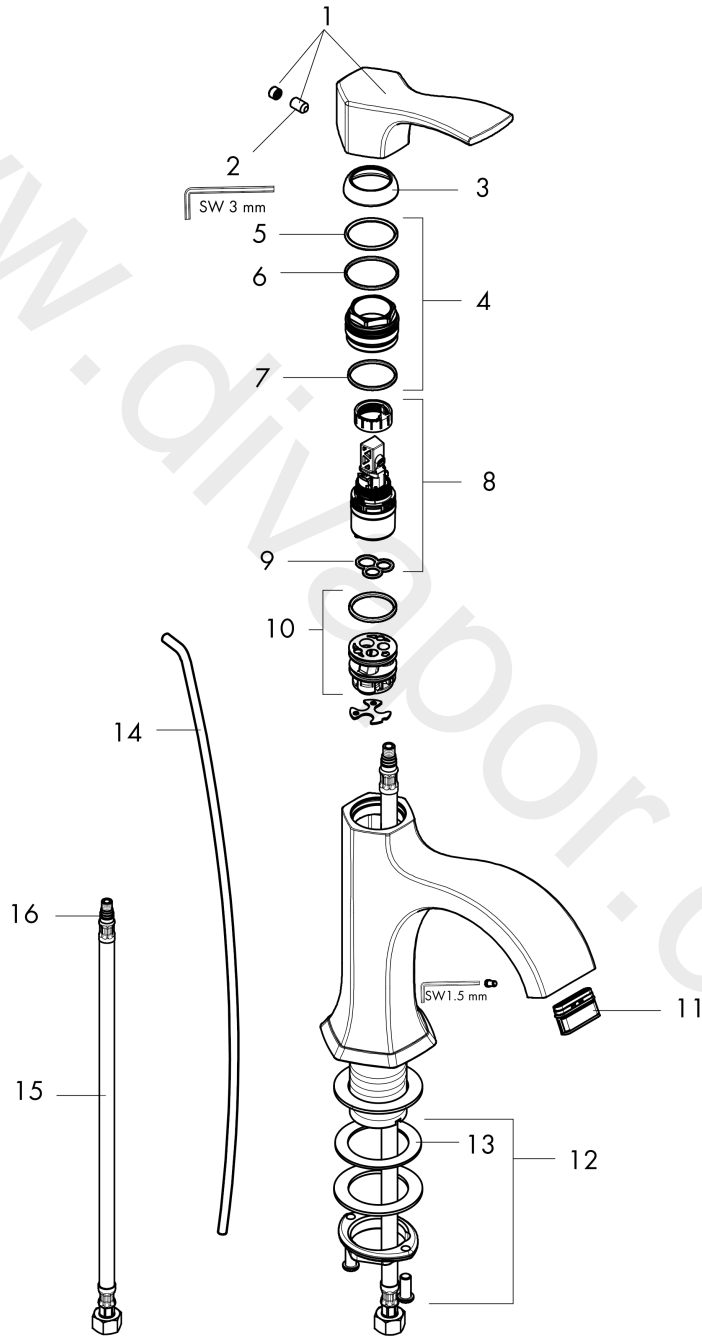

Locarno**Single lever basin mixer 110 with lever handle and pop-up waste set**Finish: **Brushed Gold Optic** Article Number: **04810250****Description****product features**

- consists of: single lever basin mixer, waste set
- ComfortZone 110
- handle variant: lever handle
- spray type: laminar spray
- maximum flow rate at 3 bar: 4,5 l/min
- ceramic cartridge
- temperature limitation adjustable
- pop-up waste set G 1

Technology**Product image**

Locarno

Single lever basin mixer 110 with lever handle and pop-up waste set

Finish: **Brushed Gold Optic** Article Number: **04810250**

Exploded Drawing

Year of production: >02/21

Locarno**Single lever basin mixer 110 with lever handle and pop-up waste set**Finish: **Brushed Gold Optic** Article Number: **04810250****Spare part list**

Year of production: >02/21

Pos.	Description	Article Number	Price	PU
1	handle	93910250	-	1
2	hollow set screw M6x10 DIN 916	96029000	£ 3,30	1
3	flange	98863250	£ 76,50	1
4	nut	98864000	£ 43,00	1
5	O-ring 23x2	98398000	£ 3,30	1
6	O-ring 27x1,5	92527000	£ 13,30	1
7	O-ring 25x1,5	98146000	£ 3,30	1
8	cartridge, assy	95973001	£ 79,00	1
9	seal	98865000	£ 35,00	1
10	adapter for cartridge	98866000	£ 35,00	1
11	spray former	93085001	-	1
12	fixing set (Ø 32)	13961000	£ 25,00	1
13	lever collar	97548000	£ 3,30	1
14	pull rod	96657250	£ 19,80	1
15	connection hose 23½" M8x0,75 3/8"	98600001	-	1
16	O-ring 7x1,5	98422000	£ 3,30	1