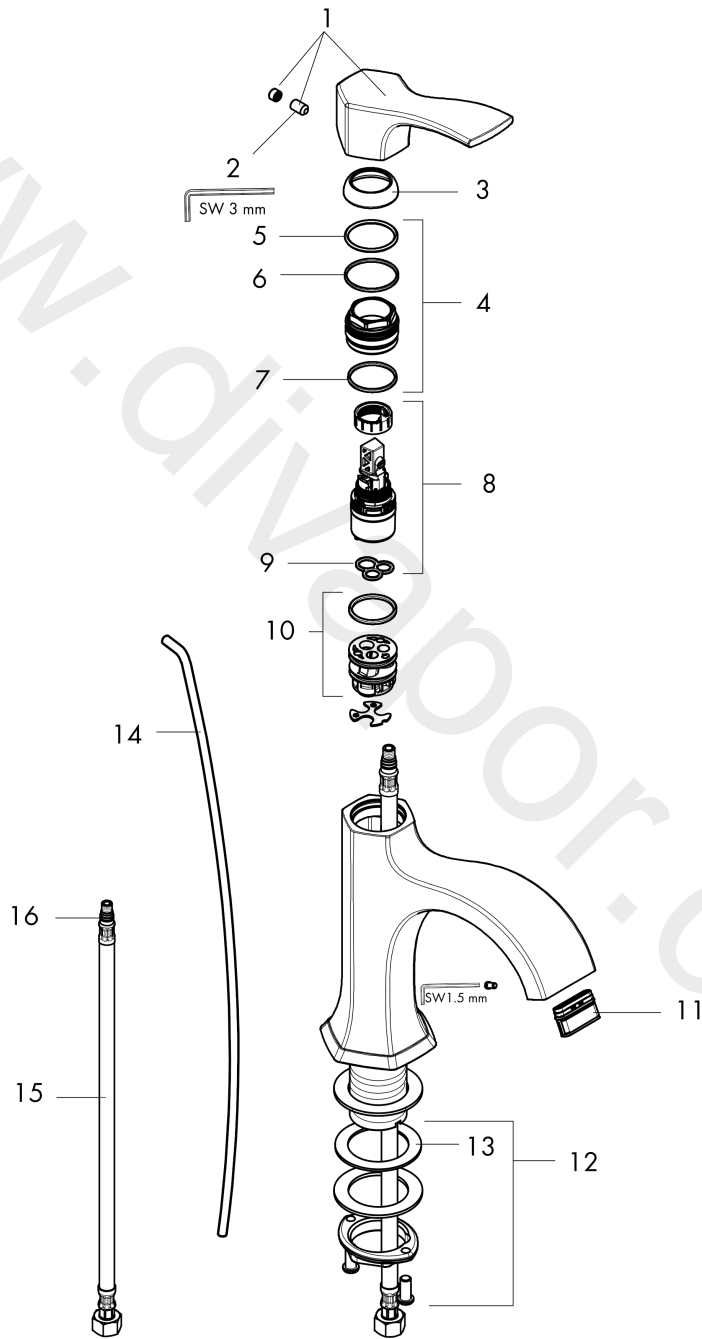

**Locarno**

**Single lever basin mixer 110 with lever handle and pop-up waste set**

Finish: **Matt Black** Article Number: **04810670**

**Description**

**product features**

- consists of: single lever basin mixer, waste set
- ComfortZone 110
- handle variant: lever handle
- spray type: laminar spray
- maximum flow rate at 3 bar: 4,5 l/min
- ceramic cartridge
- temperature limitation adjustable
- pop-up waste set G 1

**Technology**

**Product image**

**Locarno**

**Single lever basin mixer 110 with lever handle and pop-up waste set**

Finish: **Matt Black** Article Number: **04810670**

**Exploded Drawing**

Year of production: >02/21

**Locarno****Single lever basin mixer 110 with lever handle and pop-up waste set**Finish: **Matt Black** Article Number: **04810670****Spare part list**

Year of production: &gt;02/21

Pos.	Description	Article Number	Price	PU
1	handle	93910670	-	1
2	hollow set screw M6x10 DIN 916	96029000	£ 3,30	1
3	flange	98863670	£ 76,00	1
4	nut	98864000	£ 43,00	1
5	O-ring 23x2	98398000	£ 3,30	1
6	O-ring 27x1,5	92527000	£ 13,30	1
7	O-ring 25x1,5	98146000	£ 3,30	1
8	cartridge, assy	95973001	£ 79,00	1
9	seal	98865000	£ 35,00	1
10	adapter for cartridge	98866000	£ 35,00	1
11	spray former	93085001	-	1
12	fixing set (Ø 32)	13961000	£ 25,00	1
13	lever collar	97548000	£ 3,30	1
14	pull rod	96657670	£ 19,80	1
15	connection hose 23½" M8x0,75 3/8"	98600001	-	1
16	O-ring 7x1,5	98422000	£ 3,30	1