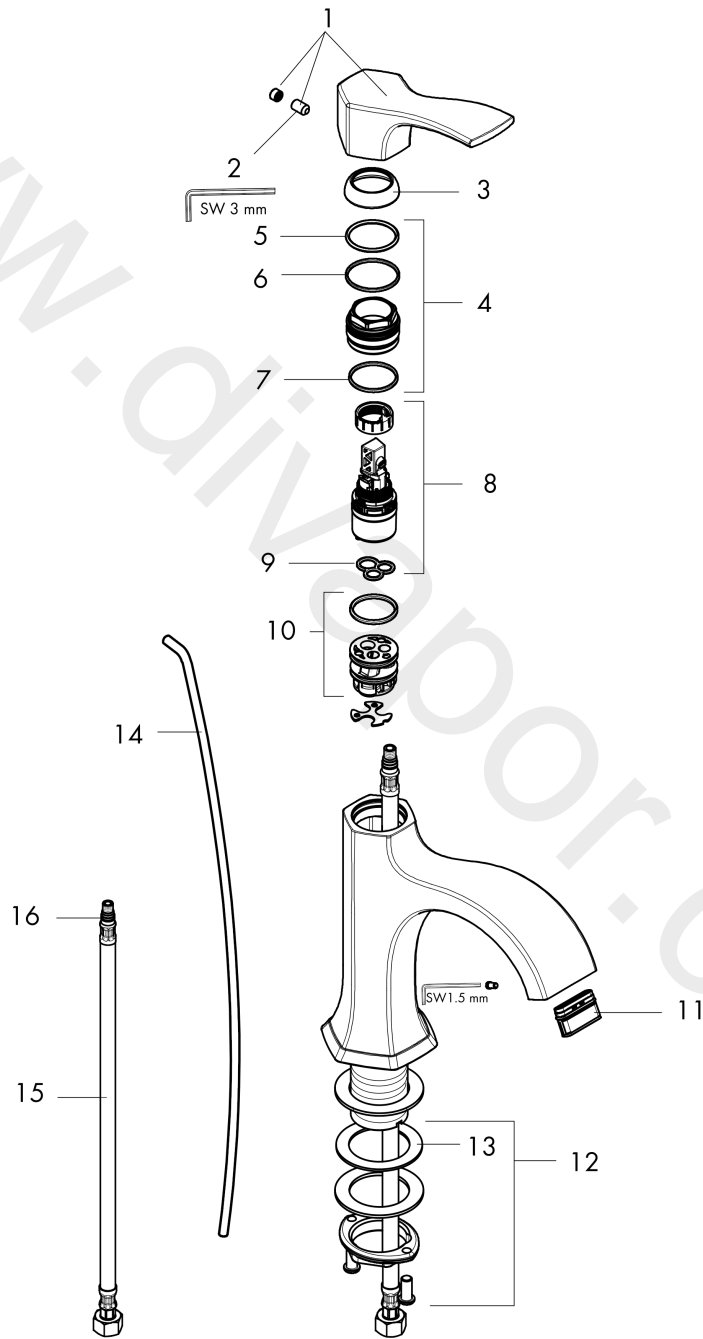

Locarno

Single lever basin mixer 110 with lever handle and pop-up waste set

Finish: **Brushed Nickel** Article Number: **04810820**

Description

product features

- consists of: single lever basin mixer, waste set
- ComfortZone 110
- handle variant: lever handle
- spray type: laminar spray
- maximum flow rate at 3 bar: 4,5 l/min
- ceramic cartridge
- temperature limitation adjustable
- pop-up waste set G 1

Technology

Product image

Locarno

Single lever basin mixer 110 with lever handle and pop-up waste set

Finish: **Brushed Nickel** Article Number: **04810820**

Exploded Drawing

Year of production: >02/21

Locarno**Single lever basin mixer 110 with lever handle and pop-up waste set**Finish: **Brushed Nickel** Article Number: **04810820****Spare part list**

Year of production: >02/21

Pos.	Description	Article Number	Price	PU
1	handle	93910820	-	1
2	hollow set screw M6x10 DIN 916	96029000	£ 3,30	1
3	flange	98863820	£ 64,00	1
4	nut	98864000	£ 43,00	1
5	O-ring 23x2	98398000	£ 3,30	1
6	O-ring 27x1,5	92527000	£ 13,30	1
7	O-ring 25x1,5	98146000	£ 3,30	1
8	cartridge, assy	95973001	£ 79,00	1
9	seal	98865000	£ 35,00	1
10	adapter for cartridge	98866000	£ 35,00	1
11	spray former	93085001	-	1
12	fixing set (Ø 32)	13961000	£ 25,00	1
13	lever collar	97548000	£ 3,30	1
14	pull rod	96657820	£ 35,00	1
15	connection hose 23½" M8x0,75 3/8"	98600001	-	1
16	O-ring 7x1,5	98422000	£ 3,30	1