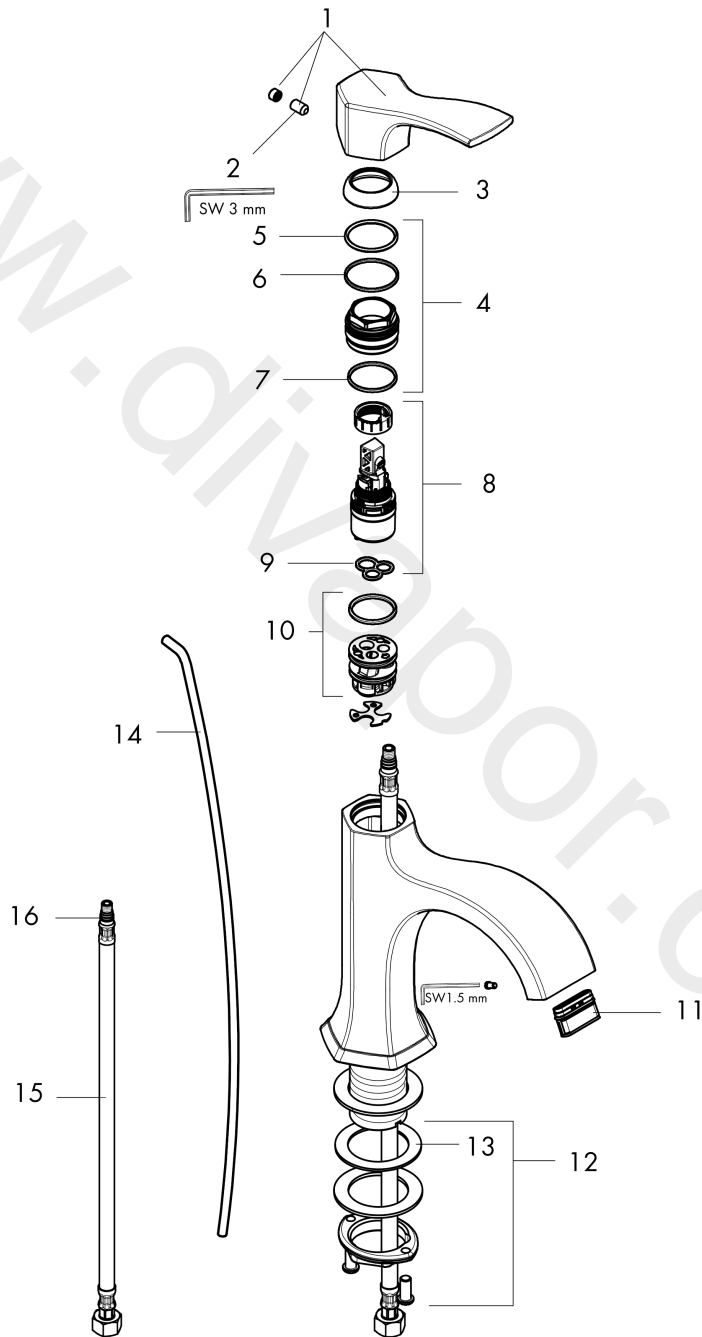

Locarno

Single lever basin mixer 110 with lever handle and pop-up waste set

Finish: **Polished Nickel** Article Number: **04810830**

Description

product features

- consists of: single lever basin mixer, waste set
- ComfortZone 110
- handle variant: lever handle
- spray type: laminar spray
- maximum flow rate at 3 bar: 4,5 l/min
- ceramic cartridge
- temperature limitation adjustable
- pop-up waste set G 1

Technology

Product image

Locarno

Single lever basin mixer 110 with lever handle and pop-up waste set

Finish: **Polished Nickel** Article Number: **04810830**

Exploded Drawing

Year of production: >02/21

Locarno

Single lever basin mixer 110 with lever handle and pop-up waste set

Finish: **Polished Nickel** Article Number: **04810830**

Spare part list

Year of production: >02/21

Pos.	Description	Article Number	Price	PU
1	handle	93910830	-	1
2	hollow set screw M6x10 DIN 916	96029000	£ 3,30	1
3	flange	98863830	£ 76,50	1
4	nut	98864000	£ 43,00	1
5	O-ring 23x2	98398000	£ 3,30	1
6	O-ring 27x1,5	92527000	£ 13,30	1
7	O-ring 25x1,5	98146000	£ 3,30	1
8	cartridge, assy	95973001	£ 79,00	1
9	seal	98865000	£ 35,00	1
10	adapter for cartridge	98866000	£ 35,00	1
11	spray former	93085001	-	1
12	fixing set (Ø 32)	13961000	£ 25,00	1
13	lever collar	97548000	£ 3,30	1
14	pull rod	96657830	£ 25,00	1
15	connection hose 23½" M8x0,75 3/8"	98600001	-	1
16	O-ring 7x1,5	98422000	£ 3,30	1