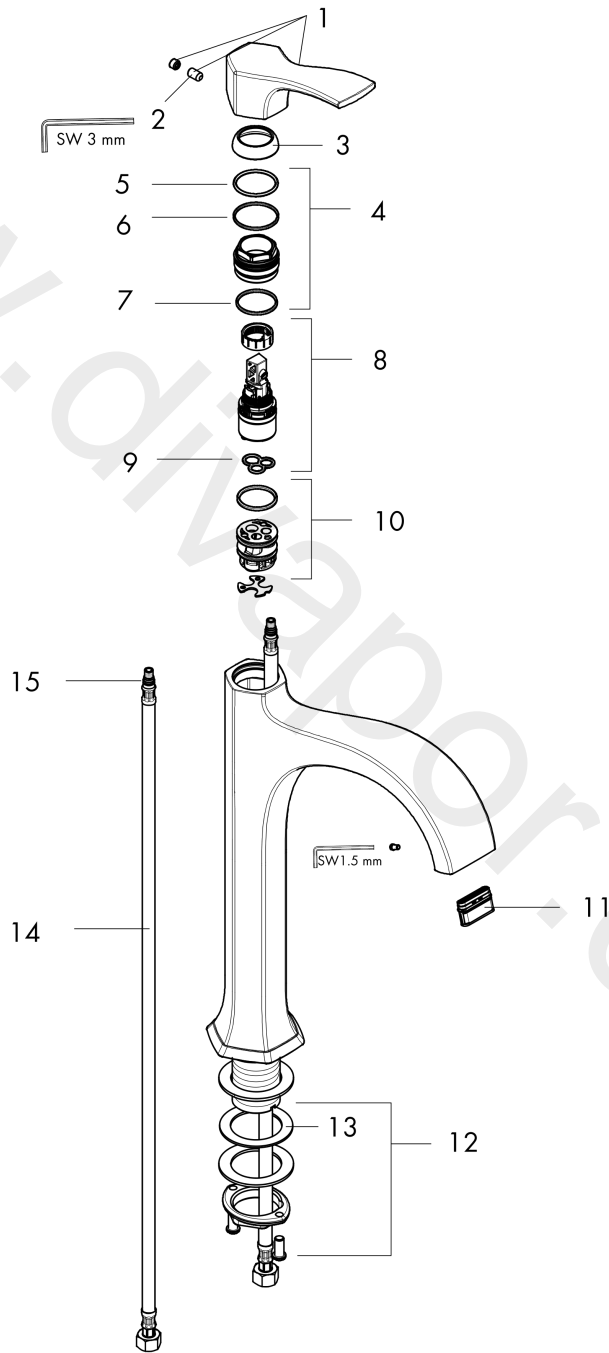

Locarno

Single lever basin mixer 210 with lever handle and pop-up waste set

Finish: **Chrome** Article Number: **04811000**

Description

product features

- consists of: single lever basin mixer
- ComfortZone 210
- handle variant: lever handle
- spray type: laminar spray
- maximum flow rate at 3 bar: 4,5 l/min
- ceramic cartridge
- temperature limitation adjustable

Technology

Product image

Locarno

Single lever basin mixer 210 with lever handle and pop-up waste set

Finish: **Chrome** Article Number: **04811000**

Exploded Drawing

Year of production: >02/21

Locarno**Single lever basin mixer 210 with lever handle and pop-up waste set**Finish: **Chrome** Article Number: **04811000****Spare part list**

Year of production: >02/21

Pos.	Description	Article Number	Price	PU
1	handle	93910000	-	1
2	hollow set screw M6x10 DIN 916	96029000	£ 3,30	1
3	flange	98863000	£ 51,00	1
4	nut	98864000	£ 43,00	1
5	O-ring 23x2	98398000	£ 3,30	1
6	O-ring 27x1,5	92527000	£ 13,30	1
7	O-ring 25x1,5	98146000	£ 3,30	1
8	cartridge, assy	95973001	£ 79,00	1
9	seal	98865000	£ 35,00	1
10	adapter for cartridge	98866000	£ 35,00	1
11	spray former	93085001	-	1
12	fixing set (Ø 32)	13961000	£ 25,00	1
13	lever collar	97548000	£ 3,30	1
14	connection hose 35½" M8x0,75 3/8"	96316001	-	1
15	O-ring 7x1,5	98422000	£ 3,30	1