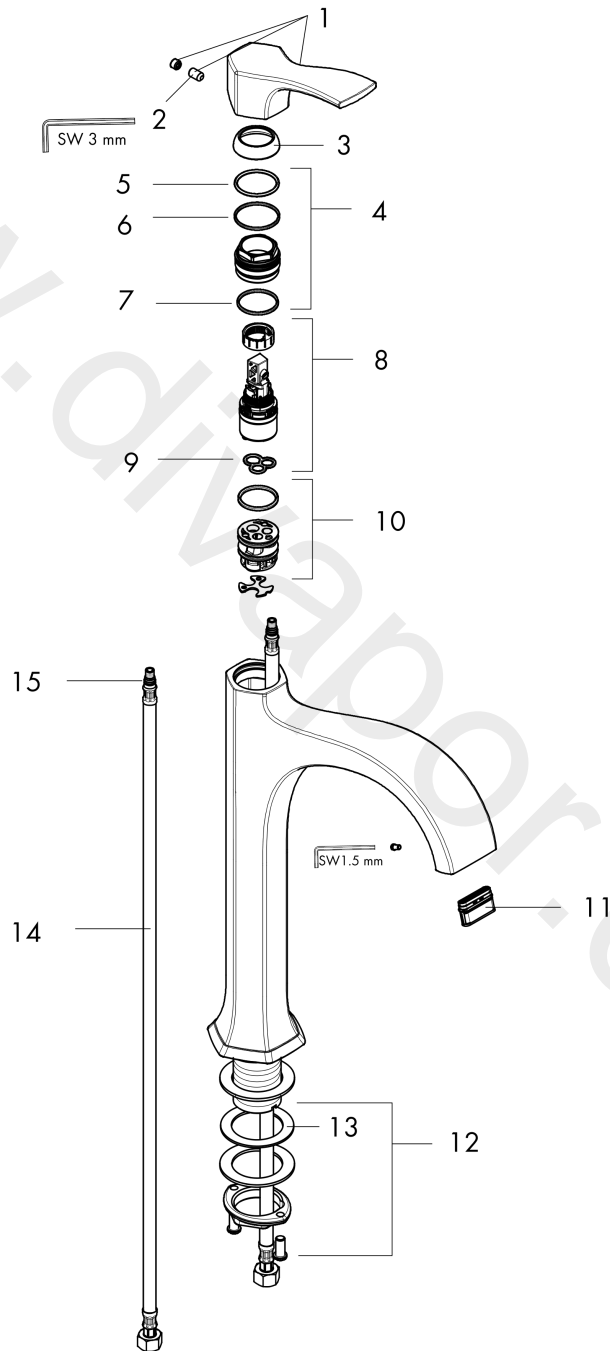

**Locarno****Single lever basin mixer 210 with lever handle and pop-up waste set**Finish: **Brushed Gold Optic** Article Number: **04811250****Description****product features**

- consists of: single lever basin mixer
- ComfortZone 210
- handle variant: lever handle
- spray type: laminar spray
- maximum flow rate at 3 bar: 4,5 l/min
- ceramic cartridge
- temperature limitation adjustable

**Technology****Product image**

**Locarno**

**Single lever basin mixer 210 with lever handle and pop-up waste set**

Finish: **Brushed Gold Optic** Article Number: **04811250**

**Exploded Drawing**

Year of production: >02/21

**Locarno****Single lever basin mixer 210 with lever handle and pop-up waste set**Finish: **Brushed Gold Optic** Article Number: **04811250****Spare part list**

Year of production: &gt;02/21

Pos.	Description	Article Number	Price	PU
1	handle	93910250	-	1
2	hollow set screw M6x10 DIN 916	96029000	£ 3,30	1
3	flange	98863250	£ 76,50	1
4	nut	98864000	£ 43,00	1
5	O-ring 23x2	98398000	£ 3,30	1
6	O-ring 27x1,5	92527000	£ 13,30	1
7	O-ring 25x1,5	98146000	£ 3,30	1
8	cartridge, assy	95973001	£ 79,00	1
9	seal	98865000	£ 35,00	1
10	adapter for cartridge	98866000	£ 35,00	1
11	spray former	93085001	-	1
12	fixing set (Ø 32)	13961000	£ 25,00	1
13	lever collar	97548000	£ 3,30	1
14	connection hose 35½" M8x0,75 3/8"	96316001	-	1
15	O-ring 7x1,5	98422000	£ 3,30	1