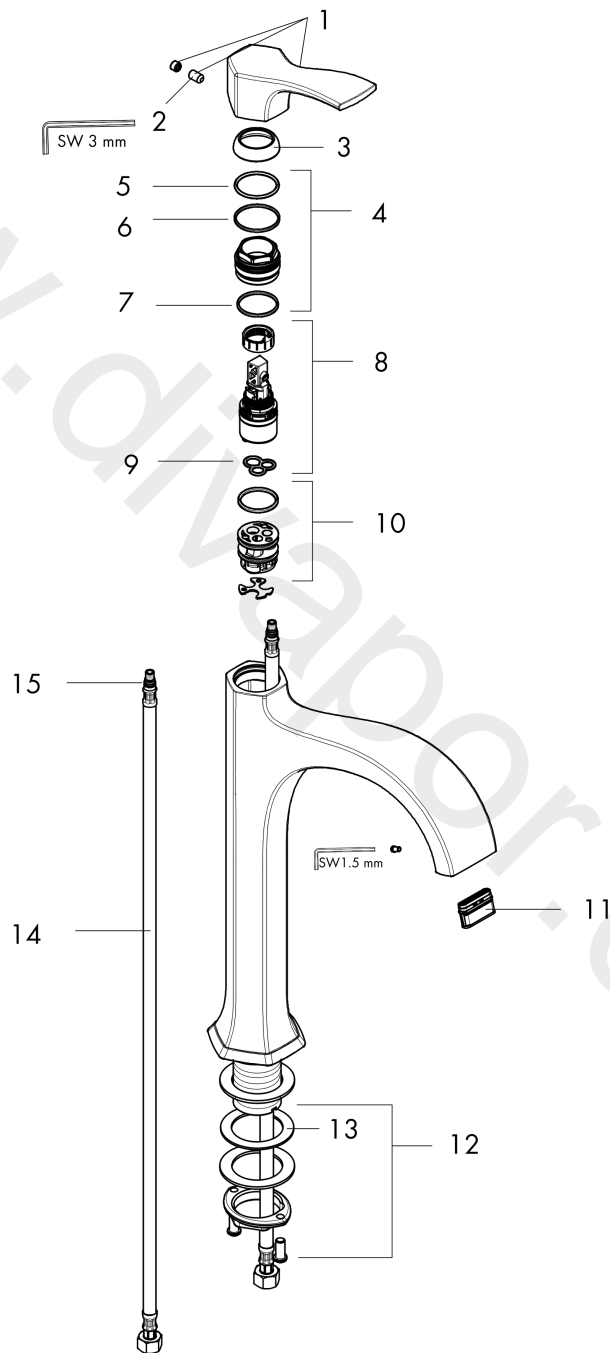

Locarno**Single lever basin mixer 210 with lever handle and pop-up waste set**Finish: **Matt Black** Article Number: **04811670****Description****product features**

- consists of: single lever basin mixer
- ComfortZone 210
- handle variant: lever handle
- spray type: laminar spray
- maximum flow rate at 3 bar: 4,5 l/min
- ceramic cartridge
- temperature limitation adjustable

Technology**Product image**

Locarno

Single lever basin mixer 210 with lever handle and pop-up waste set

Finish: **Matt Black** Article Number: **04811670**

Exploded Drawing

Year of production: >02/21

Locarno**Single lever basin mixer 210 with lever handle and pop-up waste set**Finish: **Matt Black** Article Number: **04811670****Spare part list**

Year of production: >02/21

Pos.	Description	Article Number	Price	PU
1	handle	93910670	-	1
2	hollow set screw M6x10 DIN 916	96029000	£ 3,30	1
3	flange	98863670	£ 76,00	1
4	nut	98864000	£ 43,00	1
5	O-ring 23x2	98398000	£ 3,30	1
6	O-ring 27x1,5	92527000	£ 13,30	1
7	O-ring 25x1,5	98146000	£ 3,30	1
8	cartridge, assy	95973001	£ 79,00	1
9	seal	98865000	£ 35,00	1
10	adapter for cartridge	98866000	£ 35,00	1
11	spray former	93085001	-	1
12	fixing set (Ø 32)	13961000	£ 25,00	1
13	lever collar	97548000	£ 3,30	1
14	connection hose 35½" M8x0,75 3/8"	96316001	-	1
15	O-ring 7x1,5	98422000	£ 3,30	1