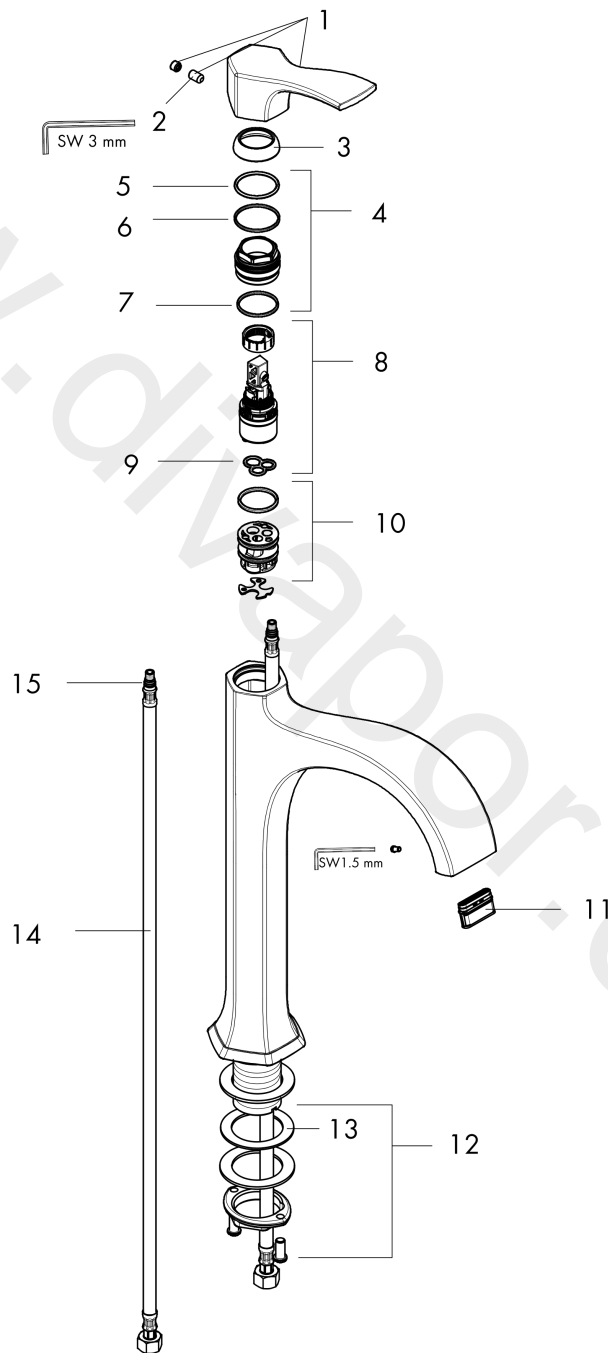

Locarno

Single lever basin mixer 210 with lever handle and pop-up waste set

Finish: **Polished Nickel** Article Number: **04811830**

Description

product features

- consists of: single lever basin mixer
- ComfortZone 210
- handle variant: lever handle
- spray type: laminar spray
- maximum flow rate at 3 bar: 4,5 l/min
- ceramic cartridge
- temperature limitation adjustable

Technology

Product image

Locarno

Single lever basin mixer 210 with lever handle and pop-up waste set

Finish: **Polished Nickel** Article Number: **04811830**

Exploded Drawing

Year of production: >02/21

Locarno**Single lever basin mixer 210 with lever handle and pop-up waste set**Finish: **Polished Nickel** Article Number: **04811830****Spare part list**

Year of production: >02/21

Pos.	Description	Article Number	Price	PU
1	handle	93910830	-	1
2	hollow set screw M6x10 DIN 916	96029000	£ 3,30	1
3	flange	98863830	£ 76,50	1
4	nut	98864000	£ 43,00	1
5	O-ring 23x2	98398000	£ 3,30	1
6	O-ring 27x1,5	92527000	£ 13,30	1
7	O-ring 25x1,5	98146000	£ 3,30	1
8	cartridge, assy	95973001	£ 79,00	1
9	seal	98865000	£ 35,00	1
10	adapter for cartridge	98866000	£ 35,00	1
11	spray former	93085001	-	1
12	fixing set (Ø 32)	13961000	£ 25,00	1
13	lever collar	97548000	£ 3,30	1
14	connection hose 35½" M8x0,75 3/8"	96316001	-	1
15	O-ring 7x1,5	98422000	£ 3,30	1