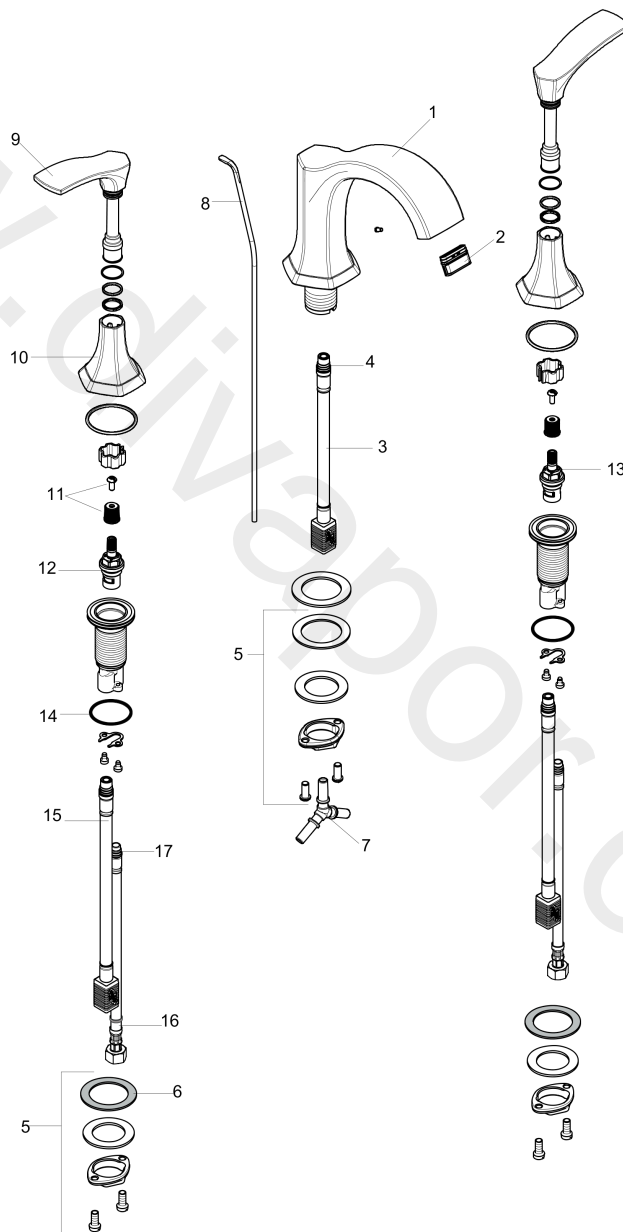

Locarno

3-hole basin mixer 110 with pop-up waste set

Finish: **Chrome** Article Number: **04813000**

Description

product features

- consists of: waste set
- ComfortZone 110
- handle variant: lever handle
- spray type: laminar spray
- maximum flow rate at 3 bar: 4,5 l/min
- ceramic valves 90°
- temperature limitation adjustable
- pop-up waste set G 1

Technology

Product image

Locarno
3-hole basin mixer 110 with pop-up waste set
 Finish: **Chrome** Article Number: **04813000**

Exploded Drawing

Year of production: >02/21

Locarno

3-hole basin mixer 110 with pop-up waste set

Finish: **Chrome** Article Number: **04813000**

Spare part list

Year of production: >02/21

Pos.	Description	Article Number	Price	PU
1	spout cpl.	93924000	-	1
2	spray former	93085001	-	1
3	connection hose 200 mm M10x1	92913000	£ 51,00	1
4	O-ring 8x1,75	97827000	£ 3,30	1
5	fixing set (Ø 28)	92909000	£ 43,00	1
6	lever collar	97548000	£ 3,30	1
7	hose connection angel	92905000	£ 43,00	1
8	pull rod	96657000	£ 13,30	1
9	handle	93922000	-	1
10	escutcheon for handle	93923000	-	1
11	handle fixing set	98932000	£ 16,10	1
12	shut off unit right closing	98817001	-	1
13	shut off unit left closing	95366001	-	1
14	O-ring 33x2,5	92907000	£ 3,30	1
15	connection hose 400 mm M10x1	92914000	£ 64,00	1
16	connection hose 18½" M8x0,75 3/8"	96321001	-	1
17	O-ring 7x1,5	98422000	£ 3,30	1
a	pop up waste	88509000	-	1