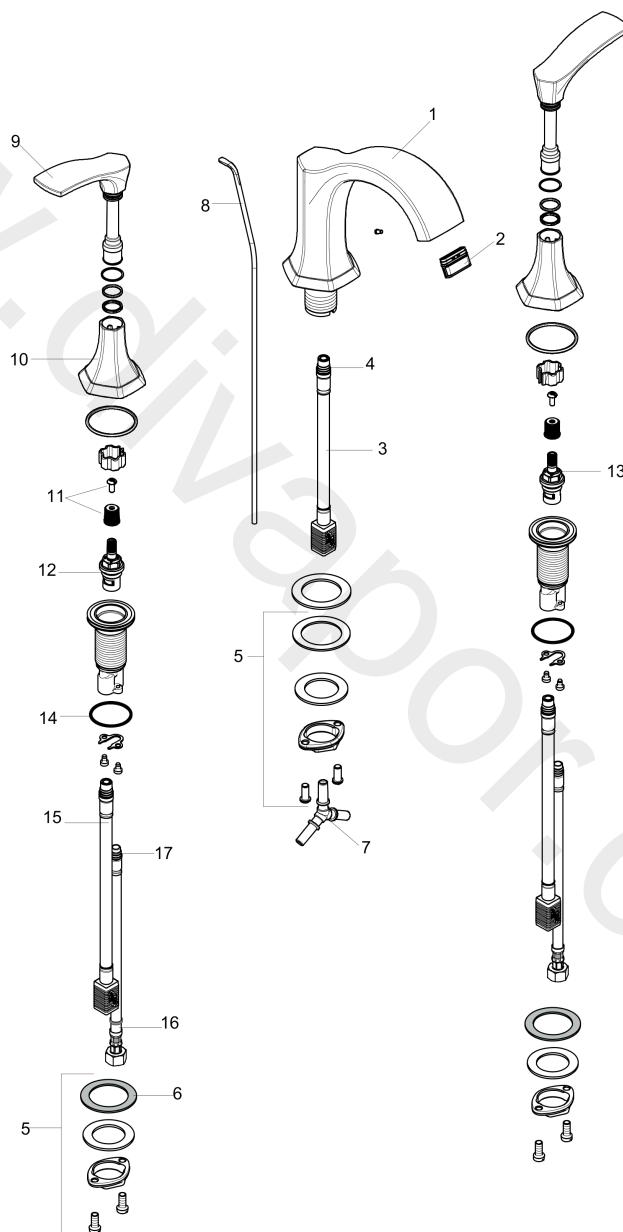

Locarno

3-hole basin mixer 110 with pop-up waste set

Finish: **Matt Black** Article Number: **04813670**

Description

product features

- consists of: waste set
- ComfortZone 110
- handle variant: lever handle
- spray type: laminar spray
- maximum flow rate at 3 bar: 4,5 l/min
- ceramic valves 90°
- temperature limitation adjustable
- pop-up waste set G 1

Technology

Product image

Locarno
3-hole basin mixer 110 with pop-up waste set
 Finish: **Matt Black** Article Number: **04813670**

Exploded Drawing

Year of production: >03/21

Locarno**3-hole basin mixer 110 with pop-up waste set**Finish: **Matt Black** Article Number: **04813670****Spare part list**

Year of production: >03/21

Pos.	Description	Article Number	Price	PU
1	spout cpl.	93924670	-	1
2	spray former	93085001	-	1
3	connection hose 200 mm M10x1	92913000	£ 51,00	1
4	O-ring 8x1,75	97827000	£ 3,30	1
5	fixing set (Ø 28)	92909000	£ 43,00	1
6	lever collar	97548000	£ 3,30	1
7	hose connection angel	92905000	£ 43,00	1
8	pull rod	96657670	£ 19,80	1
9	handle	93922670	-	1
10	escutcheon for handle	93923670	-	1
11	handle fixing set	98932000	£ 16,10	1
12	shut off unit right closing	98817001	-	1
13	shut off unit left closing	95366001	-	1
14	O-ring 33x2,5	92907000	£ 3,30	1
15	connection hose 400 mm M10x1	92914000	£ 64,00	1
16	connection hose 18½" M8x0,75 3/8"	96321001	-	1
17	O-ring 7x1,5	98422000	£ 3,30	1