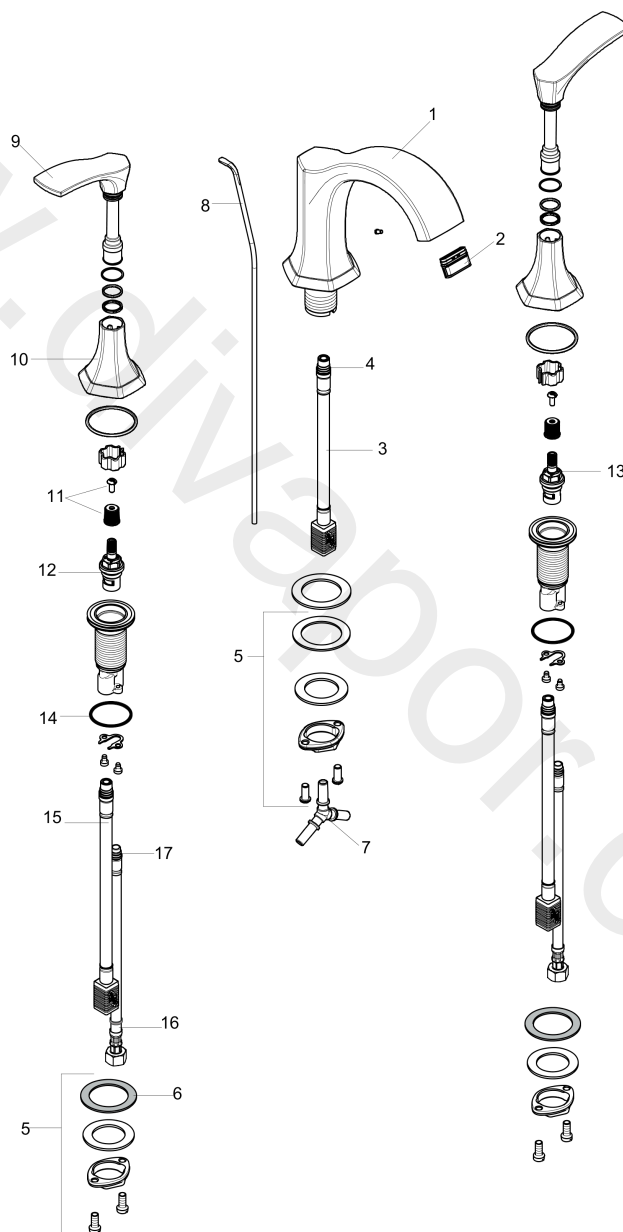

Locarno

3-hole basin mixer 110 with pop-up waste set

Finish: **Brushed Nickel** Article Number: **04813820**

Description

product features

- consists of: waste set
- ComfortZone 110
- handle variant: lever handle
- spray type: laminar spray
- maximum flow rate at 3 bar: 4,5 l/min
- ceramic valves 90°
- temperature limitation adjustable
- pop-up waste set G 1

Technology

Product image

Locarno
3-hole basin mixer 110 with pop-up waste set
 Finish: **Brushed Nickel** Article Number: **04813820**

Exploded Drawing

Year of production: >03/21

Locarno

3-hole basin mixer 110 with pop-up waste set

Finish: **Brushed Nickel** Article Number: **04813820**

Spare part list

Year of production: >03/21

Pos.	Description	Article Number	Price	PU
1	spout cpl.	93924820	-	1
2	spray former	93085001	-	1
3	connection hose 200 mm M10x1	92913000	£ 51,00	1
4	O-ring 8x1,75	97827000	£ 3,30	1
5	fixing set (Ø 28)	92909000	£ 43,00	1
6	lever collar	97548000	£ 3,30	1
7	hose connection angel	92905000	£ 43,00	1
8	pull rod	96657820	£ 35,00	1
9	handle	93922820	-	1
10	escutcheon for handle	93923820	-	1
11	handle fixing set	98932000	£ 16,10	1
12	shut off unit right closing	98817001	-	1
13	shut off unit left closing	95366001	-	1
14	O-ring 33x2,5	92907000	£ 3,30	1
15	connection hose 400 mm M10x1	92914000	£ 64,00	1
16	connection hose 18½" M8x0,75 3/8"	96321001	-	1
17	O-ring 7x1,5	98422000	£ 3,30	1
a	pop up waste	88509820	-	1