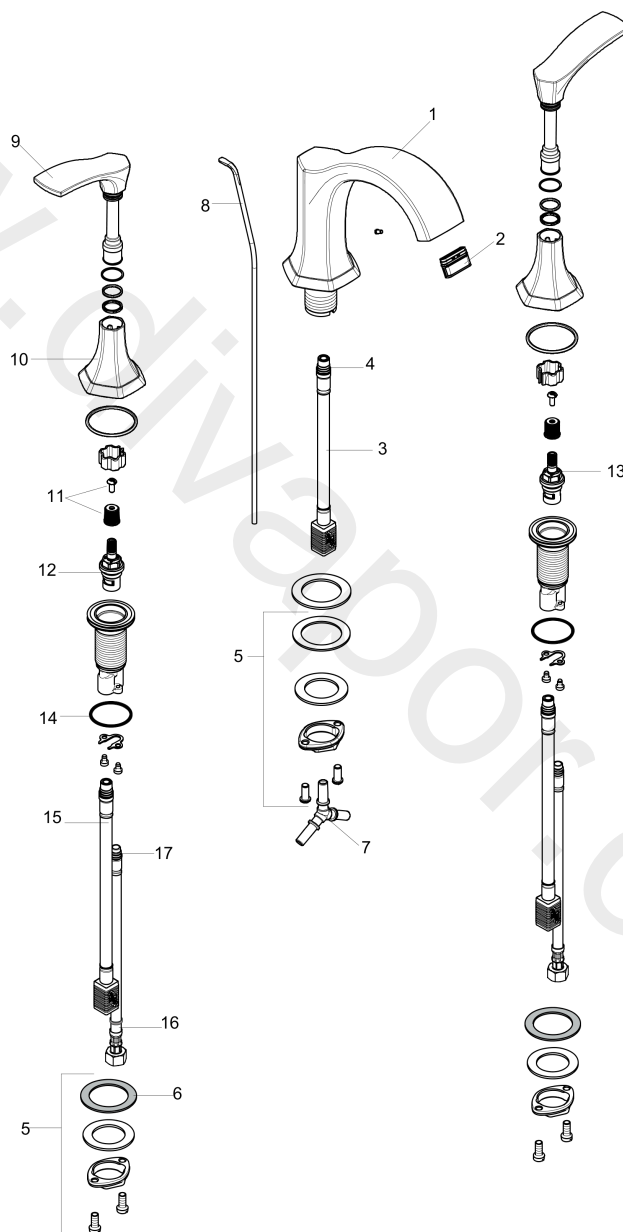

Locarno

3-hole basin mixer 110 with pop-up waste set

Finish: **Polished Nickel** Article Number: **04813830**

Description

product features

- consists of: waste set
- ComfortZone 110
- handle variant: lever handle
- spray type: laminar spray
- maximum flow rate at 3 bar: 4,5 l/min
- ceramic valves 90°
- temperature limitation adjustable
- pop-up waste set G 1

Technology

Product image

Locarno
3-hole basin mixer 110 with pop-up waste set
 Finish: **Polished Nickel** Article Number: **04813830**

Exploded Drawing

Year of production: >03/21

Locarno

3-hole basin mixer 110 with pop-up waste set

Finish: **Polished Nickel** Article Number: **04813830**

Spare part list

Year of production: >03/21

Pos.	Description	Article Number	Price	PU
1	spout cpl.	93924830	-	1
2	spray former	93085001	-	1
3	connection hose 200 mm M10x1	92913000	£ 51,00	1
4	O-ring 8x1,75	97827000	£ 3,30	1
5	fixing set (Ø 28)	92909000	£ 43,00	1
6	lever collar	97548000	£ 3,30	1
7	hose connection angel	92905000	£ 43,00	1
8	pull rod	96657830	£ 25,00	1
9	handle	93922830	-	1
10	escutcheon for handle	93923830	-	1
11	handle fixing set	98932000	£ 16,10	1
12	shut off unit right closing	98817001	-	1
13	shut off unit left closing	95366001	-	1
14	O-ring 33x2,5	92907000	£ 3,30	1
15	connection hose 400 mm M10x1	92914000	£ 64,00	1
16	connection hose 18½" M8x0,75 3/8"	96321001	-	1
17	O-ring 7x1,5	98422000	£ 3,30	1
a	pop up waste	88509830	-	1