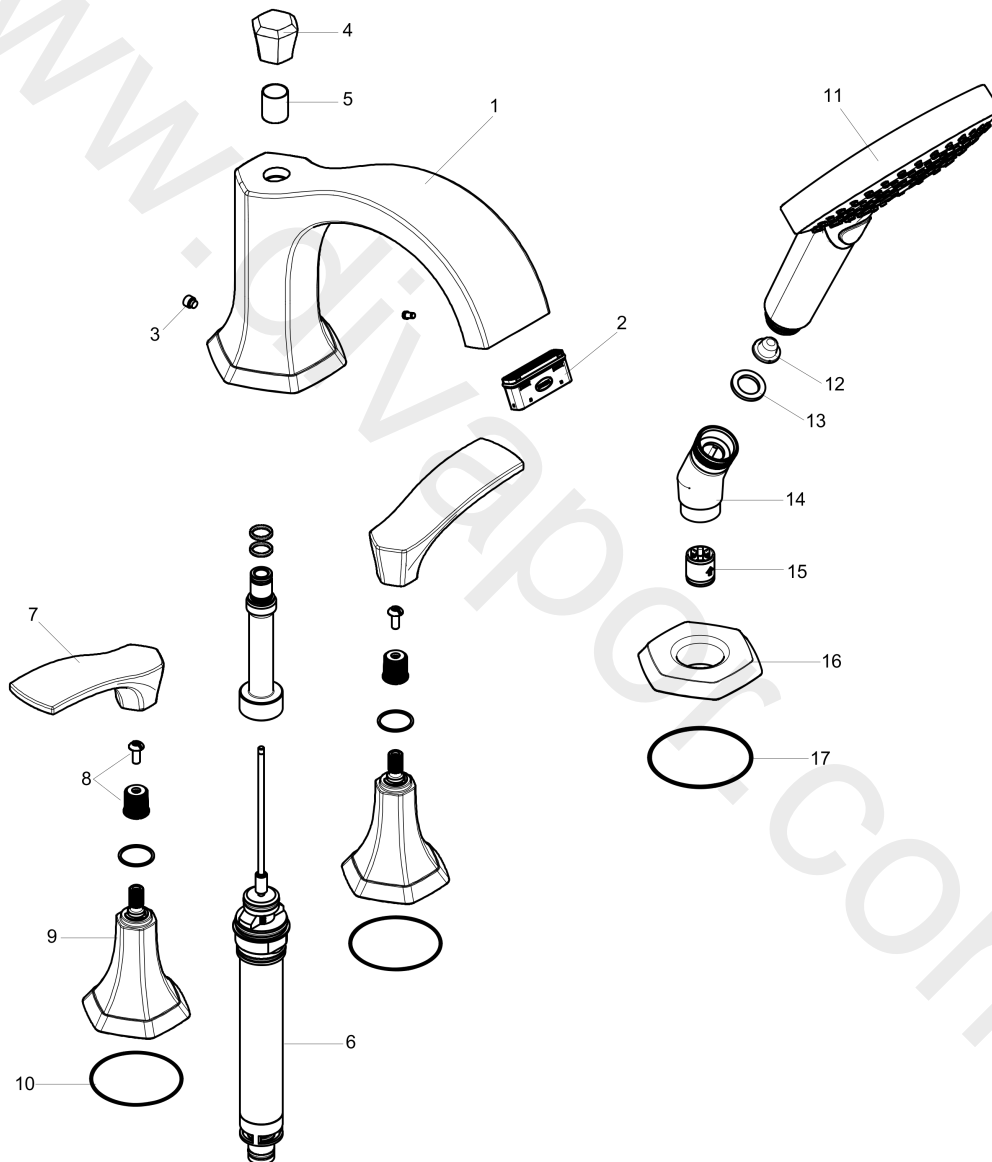

**Locarno****4-hole rim mounted bath mixer**Finish: **Brushed Nickel** Article Number: **04817820****Description****product features**

- consists of: 4-hole rim mounted bath mixer, hand shower, shower hose, shower holder
- 2 functions
- spray type hand shower: PowderRain, Rain, Whirl
- maximum flow rate at 3 bar: 22,7 l/min
- flow rate of hand shower at 3 bar: 6,6 l/min
- ceramic valves 90°
- temperature limitation adjustable
- diverter with automatic resetting
- non-return valve
- installation on bath rim

**Product image**

**Locarno**

**4-hole rim mounted bath mixer**

Finish: **Brushed Nickel** Article Number: **04817820**

**Exploded Drawing**

Year of production: >04/21

**Locarno**

**4-hole rim mounted bath mixer**

Finish: **Brushed Nickel** Article Number: **04817820**

**Spare part list**

Year of production: >04/21

Pos.	Description	Article Number	Price	PU
1	spout cpl.	93930820	-	1
2	aerator cpl.	93916000	£ 43,00	1
3	hollow set screw M6x6	97660000	£ 3,30	1
4	diverter knob	93931820	-	1
5	sleeve	97738820	-	1
6	selector	93932000	-	1
7	handle	93927820	-	1
8	handle fixing set	98932000	£ 16,10	1
9	escutcheon for handle	93928820	-	1
10	O-ring 48x1,5	92159000	£ 3,30	1
11	handshower	26036821	-	1
12	filter	92672000	£ 6,10	1
13	seal	98058000	£ 3,30	1
14	shower holder	28071820	£ 64,00	1
15	set of non return valves DW 15	94074000	£ 16,10	1
16	escutcheon for shower holder	93933820	-	1
17	O-Ring 54x2	92674000	£ 3,30	1