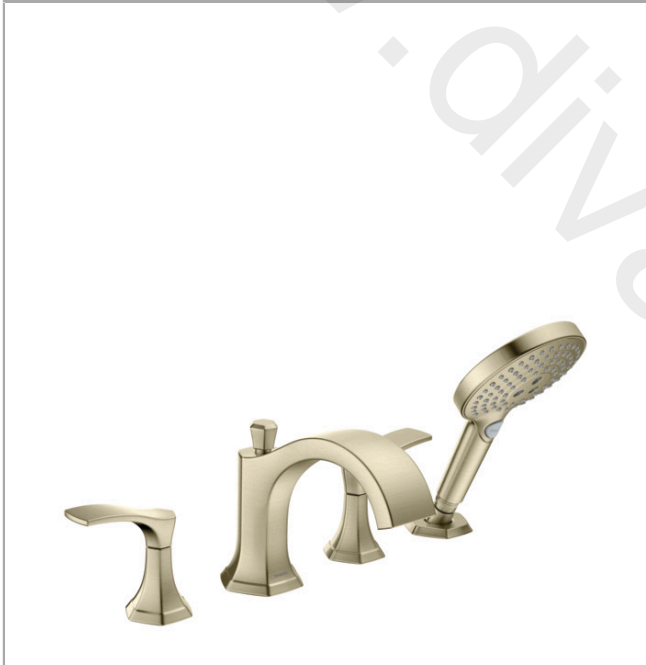

**Locarno****4-hole rim mounted bath mixer**Finish: **Brushed Nickel** Article Number: **04817820****Description****product features**

- consists of: 4-hole rim mounted bath mixer, hand shower, shower hose, shower holder
- 2 functions
- spray type hand shower: PowderRain, Rain, Whirl
- maximum flow rate at 3 bar: 22,7 l/min
- flow rate of hand shower at 3 bar: 6,6 l/min
- ceramic valves 90°
- temperature limitation adjustable
- diverter with automatic resetting
- non-return valve
- installation on bath rim

**Product image**

**Locarno**

**4-hole rim mounted bath mixer**

Finish: **Brushed Nickel** Article Number: **04817820**

**Exploded Drawing**

Year of production: >04/21

**Locarno**

**4-hole rim mounted bath mixer**

Finish: **Brushed Nickel** Article Number: **04817820**

**Spare part list**

Year of production: >04/21

Pos.	Description	Article Number	Price	PU
1	spout cpl.	93930820	-	1
2	aerator cpl.	93916000	£ 43,00	1
3	hollow set screw M6x6	97660000	£ 3,30	1
4	diverter knob	93931820	-	1
5	sleeve	97738820	-	1
6	selector	93932000	-	1
7	handle	93927820	-	1
8	handle fixing set	98932000	£ 16,10	1
9	escutcheon for handle	93928820	-	1
10	O-ring 48x1,5	92159000	£ 3,30	1
11	handshower	26036821	-	1
12	filter	92672000	£ 6,10	1
13	seal	98058000	£ 3,30	1
14	shower holder	28071820	£ 64,00	1
15	set of non return valves DW 15	94074000	£ 16,10	1
16	escutcheon for shower holder	93933820	-	1
17	O-Ring 54x2	92674000	£ 3,30	1