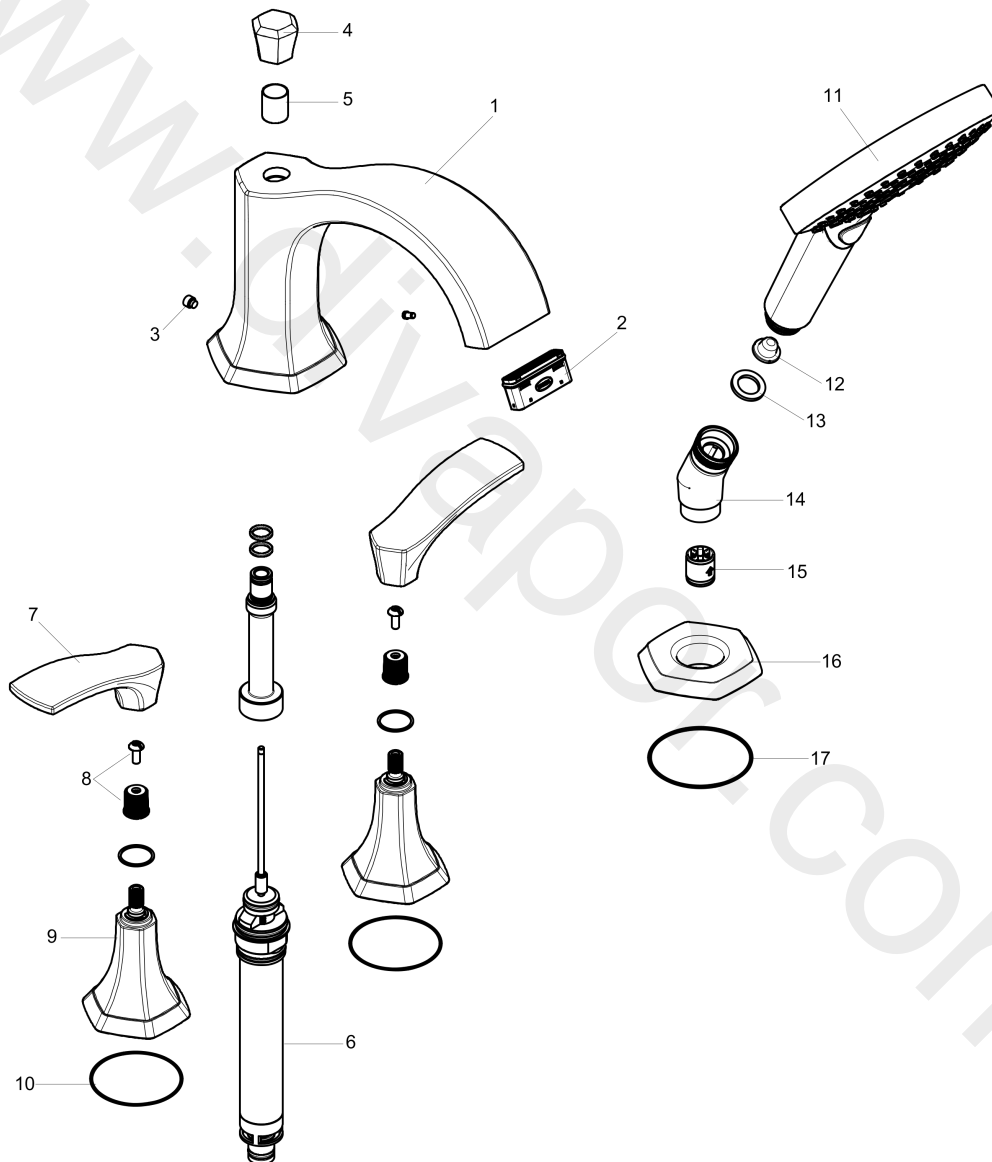

Locarno**4-hole rim mounted bath mixer**Finish: **Polished Nickel** Article Number: **04817830****Description****product features**

- consists of: 4-hole rim mounted bath mixer, hand shower, shower hose, shower holder
- 2 functions
- spray type hand shower: PowderRain, Rain, Whirl
- maximum flow rate at 3 bar: 22,7 l/min
- flow rate of hand shower at 3 bar: 6,6 l/min
- ceramic valves 90°
- temperature limitation adjustable
- diverter with automatic resetting
- non-return valve
- installation on bath rim

Product image

Locarno

4-hole rim mounted bath mixer

Finish: **Polished Nickel** Article Number: **04817830**

Exploded Drawing

Year of production: >04/21

Locarno

4-hole rim mounted bath mixer

Finish: **Polished Nickel** Article Number: **04817830**

Spare part list

Year of production: >04/21

Pos.	Description	Article Number	Price	PU
1	spout cpl.	93930830	-	1
2	aerator cpl.	93916000	£ 43,00	1
3	hollow set screw M6x6	97660000	£ 3,30	1
4	diverter knob	93931830	-	1
5	sleeve	97738830	£ 9,00	1
6	selector	93932000	-	1
7	handle	93927820	-	1
8	handle fixing set	98932000	£ 16,10	1
9	escutcheon for handle	93928830	-	1
10	O-ring 48x1,5	92159000	£ 3,30	1
11	handshower	26036831	-	1
12	filter	92672000	£ 6,10	1
13	seal	98058000	£ 3,30	1
14	shower holder	28071830	£ 64,00	1
15	set of non return valves DW 15	94074000	£ 16,10	1
16	escutcheon for shower holder	93933830	-	1
17	O-Ring 54x2	92674000	£ 3,30	1