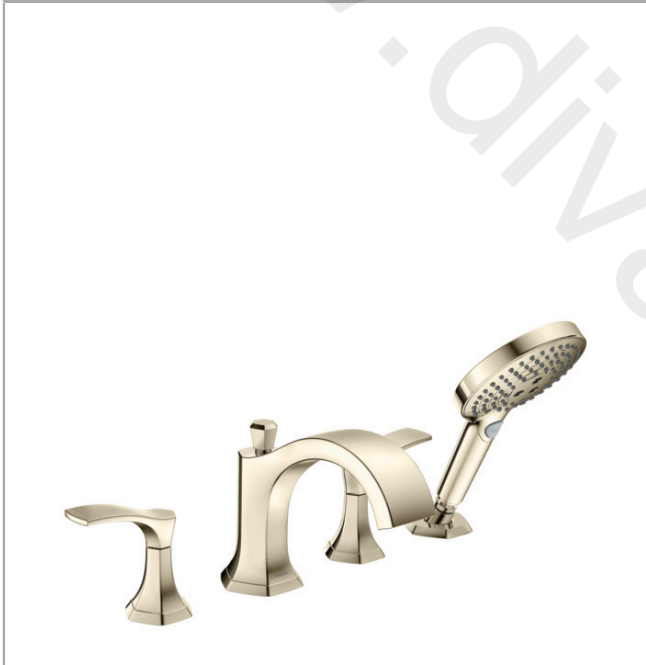

Locarno**4-hole rim mounted bath mixer**Finish: **Polished Nickel** Article Number: **04817830****Description****product features**

- consists of: 4-hole rim mounted bath mixer, hand shower, shower hose, shower holder
- 2 functions
- spray type hand shower: PowderRain, Rain, Whirl
- maximum flow rate at 3 bar: 22,7 l/min
- flow rate of hand shower at 3 bar: 6,6 l/min
- ceramic valves 90°
- temperature limitation adjustable
- diverter with automatic resetting
- non-return valve
- installation on bath rim

Product image

Locarno

4-hole rim mounted bath mixer

Finish: **Polished Nickel** Article Number: **04817830**

Exploded Drawing

Year of production: >04/21

Locarno

4-hole rim mounted bath mixer

Finish: **Polished Nickel** Article Number: **04817830**

Spare part list

Year of production: >04/21

Pos.	Description	Article Number	Price	PU
1	spout cpl.	93930830	-	1
2	aerator cpl.	93916000	£ 43,00	1
3	hollow set screw M6x6	97660000	£ 3,30	1
4	diverter knob	93931830	-	1
5	sleeve	97738830	£ 9,00	1
6	selector	93932000	-	1
7	handle	93927820	-	1
8	handle fixing set	98932000	£ 16,10	1
9	escutcheon for handle	93928830	-	1
10	O-ring 48x1,5	92159000	£ 3,30	1
11	handshower	26036831	-	1
12	filter	92672000	£ 6,10	1
13	seal	98058000	£ 3,30	1
14	shower holder	28071830	£ 64,00	1
15	set of non return valves DW 15	94074000	£ 16,10	1
16	escutcheon for shower holder	93933830	-	1
17	O-Ring 54x2	92674000	£ 3,30	1