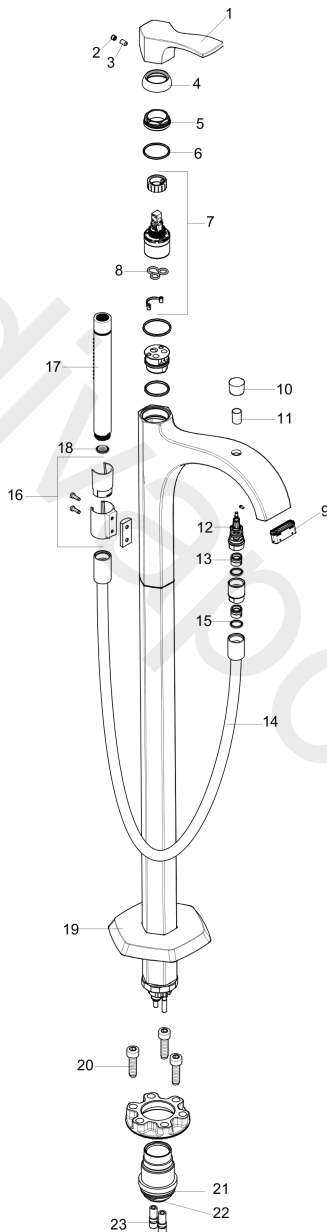

Locarno

Single lever bath mixer floor-standing with lever handle

Finish: **Chrome** Article Number: **04818000**

Description

product features

- consists of: single lever bath mixer floor standing, baton hand shower, shower hose, shower holder
- 2 functions
- projection: 229 mm
- spray type hand shower: Rain, IntenseRain
- maximum flow rate at 3 bar: 20 l/min
- flow rate for bath spout at 3 bar: 20 l/min
- flow rate of hand shower at 3 bar: 6,6 l/min
- ceramic cartridge
- temperature limitation adjustable
- diverter with automatic resetting
- non-return valve
- deck mounted
- min. operating pressure: 1 bar
- max. operating pressure: 10 bar

Product image

Scale drawing

Locarno
Single lever bath mixer floor-standing with lever handle
 Finish: **Chrome** Article Number: **04818000**

Exploded Drawing

Year of production: >02/21

Locarno**Single lever bath mixer floor-standing with lever handle**Finish: **Chrome** Article Number: **04818000****Spare part list**

Year of production: >02/21

Pos.	Description	Article Number	Price	PU
1	handle	93914000	-	1
2	screw cover	96762000	£ 3,30	1
3	hollow set screw M6x6	98445000	£ 3,30	1
4	flange	97406000	£ 20,50	1
5	nut	97209000	£ 16,10	1
6	O-Ring 32x2	98193000	£ 3,30	1
7	cartridge, assy	92730000	£ 35,00	1
8	seal	95008000	£ 9,00	1
9	aerator cpl.	93916000	£ 43,00	1
10	diverter knob	95284000	£ 43,00	1
11	sleeve	97738000	£ 6,10	1
12	selector assy	94077000	£ 43,00	1
13	non return valve	97980000	£ 16,10	1
14	shower hose 1,25 m	28282000	£ 67,00	1
15	seal	98058000	£ 3,30	1
16	shower holder, assy	96295000	£ 35,00	1
17	handshower	04486000	-	1
18	filter packing	94246000	£ 3,30	1
19	escutcheon	93915000	-	1
20	hexagon socket screw M10x35	97670000	£ 16,10	1
21	O-ring 44x2,5	98162000	£ 3,30	1
22	O-ring 29x3	98371000	£ 6,10	1
23	O-ring 7x2	98419000	£ 3,30	1
a	extension set 60 mm	93882000	£ 275,00	1