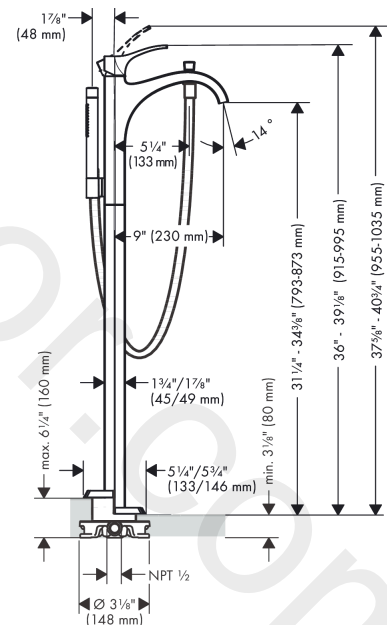

Locarno

Single lever bath mixer floor-standing with lever handle

Finish: **Chrome** Article Number: **04818000**

Description

product features

- consists of: single lever bath mixer floor standing, baton hand shower, shower hose, shower holder
- 2 functions
- projection: 229 mm
- spray type hand shower: Rain, IntenseRain
- maximum flow rate at 3 bar: 20 l/min
- flow rate for bath spout at 3 bar: 20 l/min
- flow rate of hand shower at 3 bar: 6,6 l/min
- ceramic cartridge
- temperature limitation adjustable
- diverter with automatic resetting
- non-return valve
- deck mounted
- min. operating pressure: 1 bar
- max. operating pressure: 10 bar

Product image

Scale drawing

Locarno
Single lever bath mixer floor-standing with lever handle
 Finish: **Chrome** Article Number: **04818000**

Exploded Drawing

Year of production: >02/21

Locarno**Single lever bath mixer floor-standing with lever handle**Finish: **Chrome** Article Number: **04818000****Spare part list**

Year of production: >02/21

Pos.	Description	Article Number	Price	PU
1	handle	93914000	-	1
2	screw cover	96762000	£ 3,30	1
3	hollow set screw M6x6	98445000	£ 3,30	1
4	flange	97406000	£ 20,50	1
5	nut	97209000	£ 16,10	1
6	O-Ring 32x2	98193000	£ 3,30	1
7	cartridge, assy	92730000	£ 35,00	1
8	seal	95008000	£ 9,00	1
9	aerator cpl.	93916000	£ 43,00	1
10	diverter knob	95284000	£ 43,00	1
11	sleeve	97738000	£ 6,10	1
12	selector assy	94077000	£ 43,00	1
13	non return valve	97980000	£ 16,10	1
14	shower hose 1,25 m	28282000	£ 67,00	1
15	seal	98058000	£ 3,30	1
16	shower holder, assy	96295000	£ 35,00	1
17	handshower	04486000	-	1
18	filter packing	94246000	£ 3,30	1
19	escutcheon	93915000	-	1
20	hexagon socket screw M10x35	97670000	£ 16,10	1
21	O-ring 44x2,5	98162000	£ 3,30	1
22	O-ring 29x3	98371000	£ 6,10	1
23	O-ring 7x2	98419000	£ 3,30	1
a	extension set 60 mm	93882000	£ 275,00	1