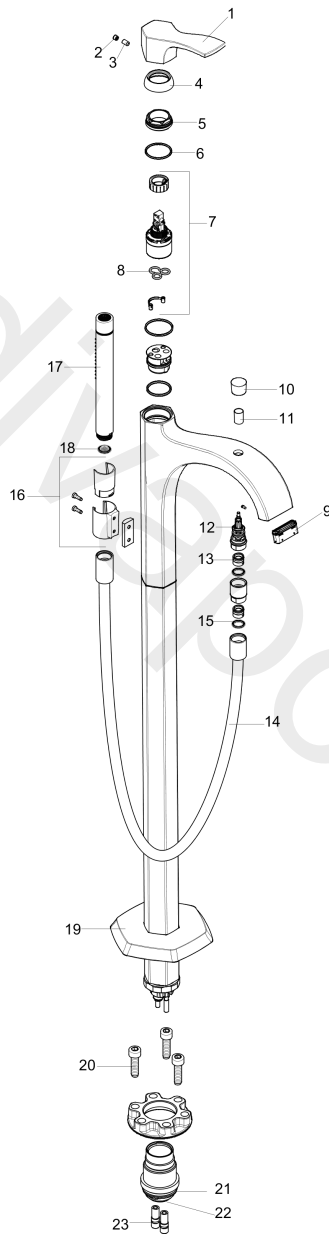

Locarno

Single lever bath mixer floor-standing with lever handle

Finish: **Polished Nickel** Article Number: **04818830**

Description

product features

- consists of: single lever bath mixer floor standing, baton hand shower, shower hose, shower holder
- 2 functions
- projection: 229 mm
- spray type hand shower: Rain, IntenseRain
- maximum flow rate at 3 bar: 20 l/min
- flow rate for bath spout at 3 bar: 20 l/min
- flow rate of hand shower at 3 bar: 6,6 l/min
- ceramic cartridge
- temperature limitation adjustable
- diverter with automatic resetting
- non-return valve
- deck mounted
- min. operating pressure: 1 bar
- max. operating pressure: 10 bar

Product image

Scale drawing

Locarno
Single lever bath mixer floor-standing with lever handle
 Finish: **Polished Nickel** Article Number: **04818830**

Exploded Drawing

Year of production: >04/21

Locarno**Single lever bath mixer floor-standing with lever handle**Finish: **Polished Nickel** Article Number: **04818830****Spare part list**

Year of production: >04/21

Pos.	Description	Article Number	Price	PU
1	handle	93914830	-	1
2	screw cover	96762000	£ 3,30	1
3	hollow set screw M6x6	98445000	£ 3,30	1
4	flange	97406830	£ 33,00	1
5	nut	97209000	£ 16,10	1
6	O-Ring 32x2	98193000	£ 3,30	1
7	cartridge, assy	92730000	£ 35,00	1
8	seal	95008000	£ 9,00	1
9	aerator cpl.	93916000	£ 43,00	1
10	diverter knob	95284830	£ 64,00	1
11	sleeve	97738830	£ 9,00	1
12	selector assy	94077000	£ 43,00	1
13	non return valve	97980000	£ 16,10	1
14	shower hose 1,25 m	28282830	£ 100,44	1
15	seal	98058000	£ 3,30	1
16	shower holder, assy	96295830	£ 52,50	1
18	filter packing	94246000	£ 3,30	1
19	escutcheon	93915830	-	1
20	hexagon socket screw M10x35	97670000	£ 16,10	1
21	O-ring 44x2,5	98162000	£ 3,30	1
22	O-ring 29x3	98371000	£ 6,10	1
23	O-ring 7x2	98419000	£ 3,30	1
a	extension set 60 mm	93882000	£ 275,00	1