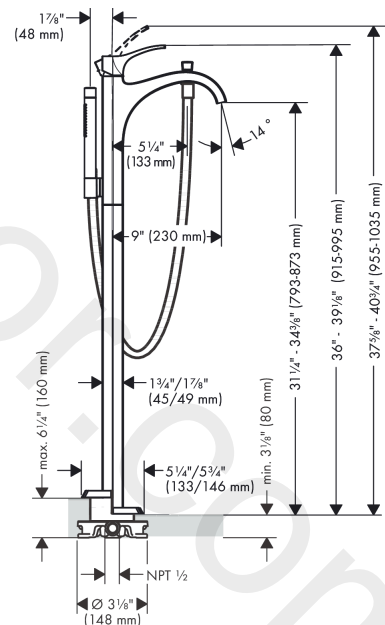

Locarno

Single lever bath mixer floor-standing with lever handle

Finish: **Polished Nickel** Article Number: **04818830**

Description

product features

- consists of: single lever bath mixer floor standing, baton hand shower, shower hose, shower holder
- 2 functions
- projection: 229 mm
- spray type hand shower: Rain, IntenseRain
- maximum flow rate at 3 bar: 20 l/min
- flow rate for bath spout at 3 bar: 20 l/min
- flow rate of hand shower at 3 bar: 6,6 l/min
- ceramic cartridge
- temperature limitation adjustable
- diverter with automatic resetting
- non-return valve
- deck mounted
- min. operating pressure: 1 bar
- max. operating pressure: 10 bar

Product image

Scale drawing

Locarno
Single lever bath mixer floor-standing with lever handle
 Finish: **Polished Nickel** Article Number: **04818830**

Exploded Drawing

Year of production: >04/21

Locarno**Single lever bath mixer floor-standing with lever handle**Finish: **Polished Nickel** Article Number: **04818830****Spare part list**

Year of production: >04/21

Pos.	Description	Article Number	Price	PU
1	handle	93914830	-	1
2	screw cover	96762000	£ 3,30	1
3	hollow set screw M6x6	98445000	£ 3,30	1
4	flange	97406830	£ 33,00	1
5	nut	97209000	£ 16,10	1
6	O-Ring 32x2	98193000	£ 3,30	1
7	cartridge, assy	92730000	£ 35,00	1
8	seal	95008000	£ 9,00	1
9	aerator cpl.	93916000	£ 43,00	1
10	diverter knob	95284830	£ 64,00	1
11	sleeve	97738830	£ 9,00	1
12	selector assy	94077000	£ 43,00	1
13	non return valve	97980000	£ 16,10	1
14	shower hose 1,25 m	28282830	£ 100,44	1
15	seal	98058000	£ 3,30	1
16	shower holder, assy	96295830	£ 52,50	1
18	filter packing	94246000	£ 3,30	1
19	escutcheon	93915830	-	1
20	hexagon socket screw M10x35	97670000	£ 16,10	1
21	O-ring 44x2,5	98162000	£ 3,30	1
22	O-ring 29x3	98371000	£ 6,10	1
23	O-ring 7x2	98419000	£ 3,30	1
a	extension set 60 mm	93882000	£ 275,00	1