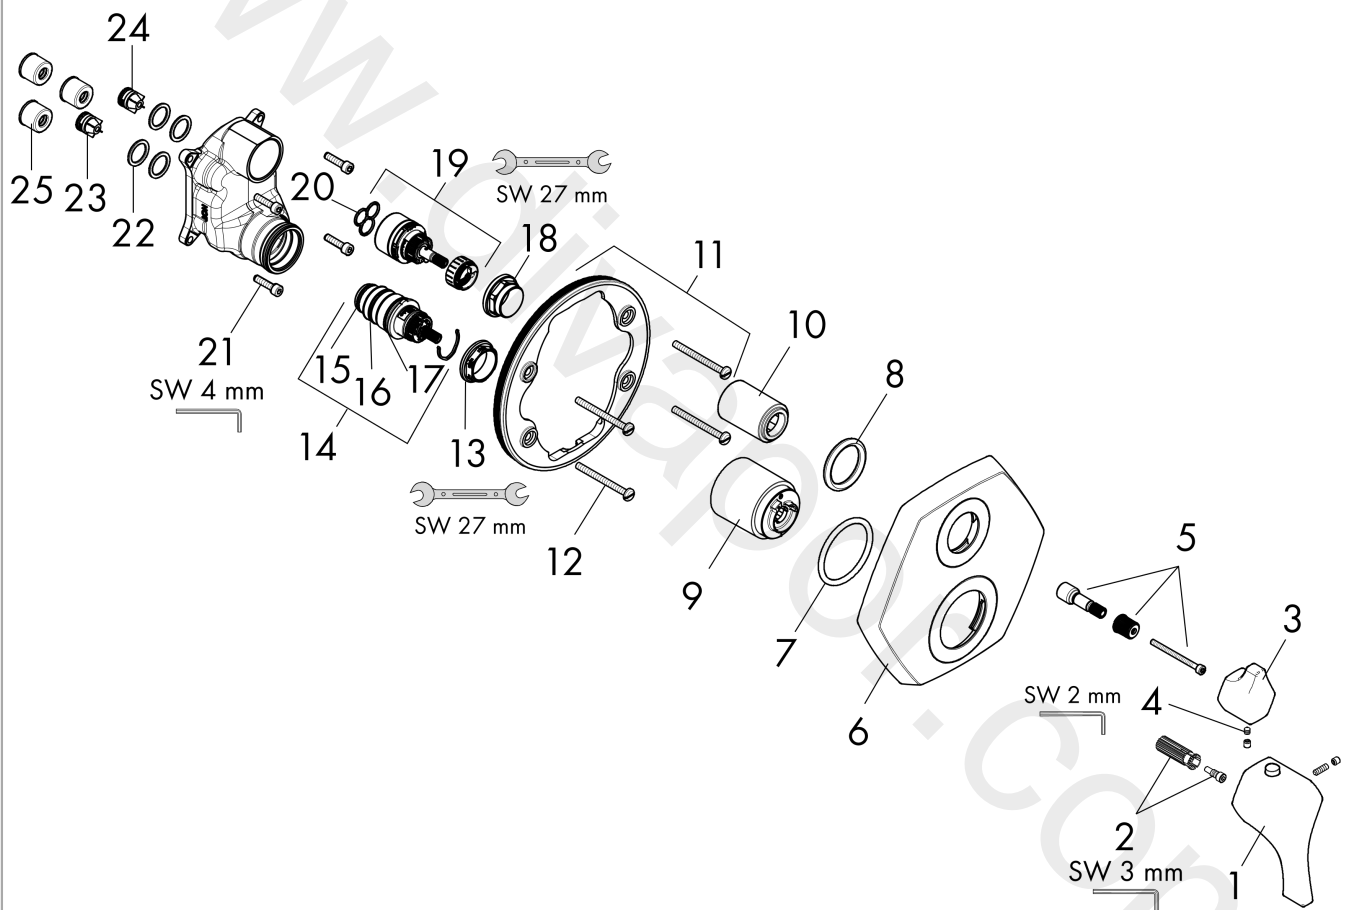

Product image

Locarno

Thermostat for concealed installation for 2 functions

Finish: **Brushed Gold Optic** Article Number: **04820250**

Exploded Drawing

Year of production: >02/21

Locarno

Thermostat for concealed installation for 2 functions

Finish: **Brushed Gold Optic** Article Number: **04820250**

Spare part list

Year of production: >02/21

| Pos. | Description | Article Number | Price | PU |
|------|---|----------------|----------|----|
| 1 | handle for thermostat | 93917250 | - | 1 |
| 2 | handle fixing set | 95843000 | £ 9,00 | 1 |
| 3 | handle | 93918250 | - | 1 |
| 4 | hollow set screw M4x5 | 92846000 | £ 13,30 | 1 |
| 5 | adapter for handle | 95252001 | - | 1 |
| 6 | O-ring 44x4 | 98471000 | £ 9,00 | 1 |
| 7 | O-ring 30x5 | 98153000 | £ 3,30 | 1 |
| 8 | sleeve | 92216250 | £ 51,00 | 1 |
| 9 | sleeve | 95253250 | - | 1 |
| 10 | holder for escutcheon | 98793000 | £ 43,00 | 1 |
| 11 | set of fixing screws | 96454000 | £ 9,00 | 1 |
| 12 | nut | 98913000 | £ 20,50 | 1 |
| 13 | thermostat cartridge | 98282000 | £ 110,00 | 1 |
| 14 | O-ring 20x1,5 | 98197000 | £ 3,30 | 1 |
| 15 | O-ring 25x1,5 | 98146000 | £ 3,30 | 1 |
| 16 | O-ring 25x2,5 | 92146000 | £ 9,00 | 1 |
| 17 | nut | 95255000 | £ 20,50 | 1 |
| 18 | shut off unit with selector | 98283000 | £ 79,00 | 1 |
| 19 | seal | 95008000 | £ 9,00 | 1 |
| 20 | set of screws | 96525000 | £ 9,00 | 1 |
| 21 | O-ring 16x2 | 98133000 | £ 3,30 | 1 |
| 22 | non return valve (pressure-resistant up to 2 MPa) | 92594000 | £ 16,10 | 1 |
| 23 | set of non return valves DW 15 | 97350000 | £ 20,50 | 1 |
| 24 | noise reduction | 94073000 | £ 25,00 | 1 |
| a | cartridge for exchanged connections | 92373000 | £ 275,00 | 1 |
| b | O-ring 36x2 | 98156000 | £ 3,30 | 1 |
| c | extension 25 mm | 13595000 | £ 75,00 | 1 |
| d | set of fixing screws | 97747000 | £ 3,30 | 1 |
| e | compensation set 1° | 95521000 | £ 173,00 | 1 |
| f | set of screws | 93244000 | £ 9,00 | 1 |