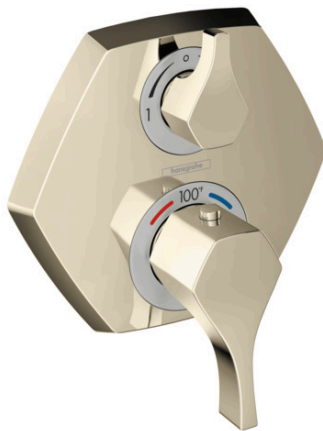

**Locarno****Thermostat for concealed installation for 2 functions**Finish: **Polished Nickel** Article Number: **04820830****Description****product features**

- consists of: Thermostat
- 2 functions
- Outlets may not be operated simultaneously
- volume control and diverter for 2 functions
- thermostat cartridge
- maximum flow rate at 3 bar: 22,7 l/min
- optimized for water-efficient shower products
- Safety stop at 40 °C
- temperature limitation adjustable
- non-return valve
- with silencer
- suitable for continuous flow water heaters
- connection type: basic set
- dirt filter included

**Product image**

**Locarno**  
**Thermostat for concealed installation for 2 functions**  
 Finish: **Polished Nickel**    Article Number: **04820830**

**Exploded Drawing**

Year of production: >02/21

### Thermostat for concealed installation for 2 functions

Finish: **Polished Nickel** Article Number: **04820830**