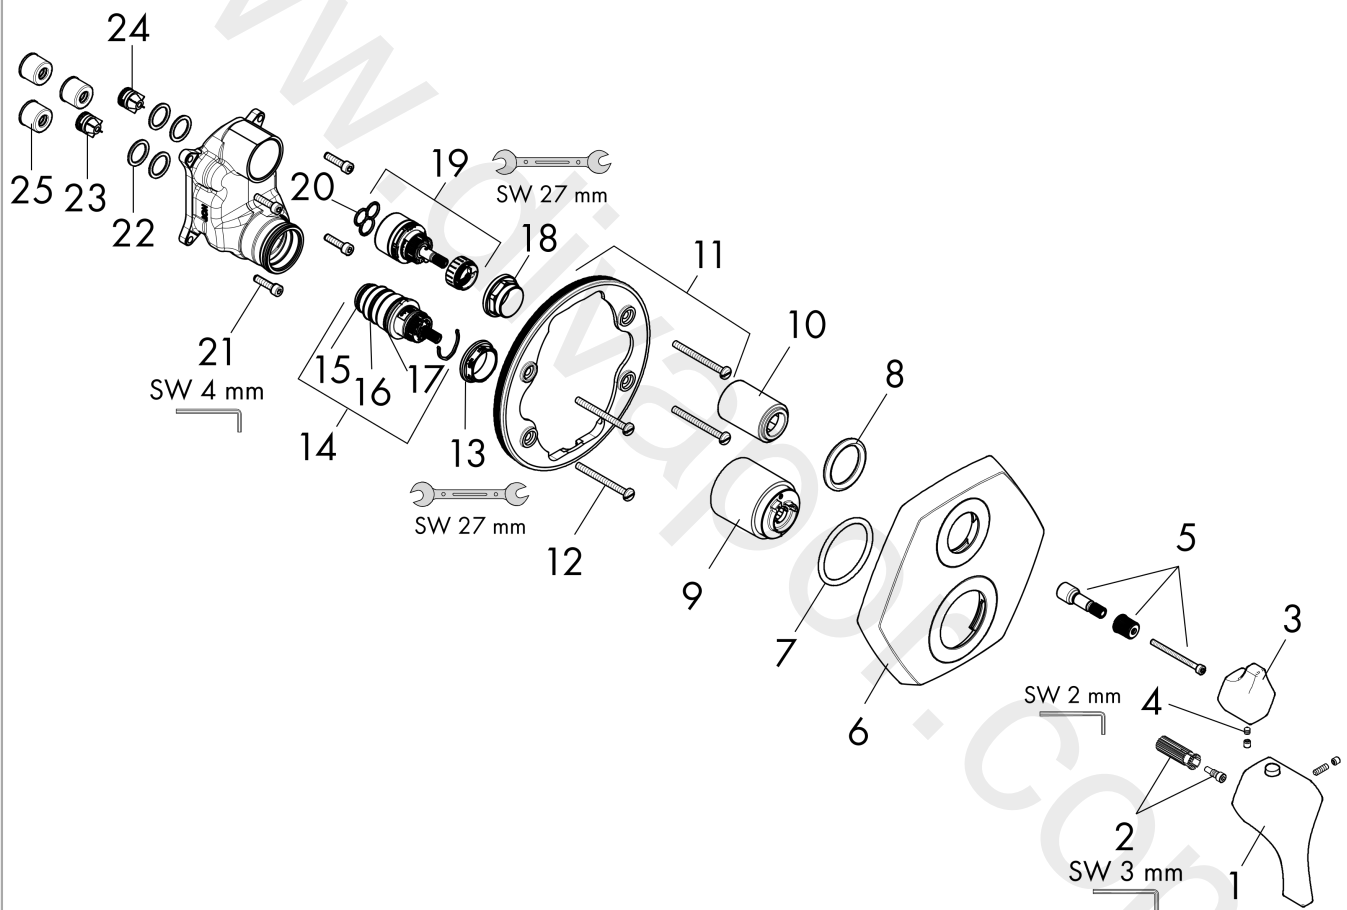

**Locarno****Thermostat for concealed installation for 2 functions**Finish: **Polished Nickel** Article Number: **04820830****Description****product features**

- consists of: Thermostat
- 2 functions
- Outlets may not be operated simultaneously
- volume control and diverter for 2 functions
- thermostat cartridge
- maximum flow rate at 3 bar: 22,7 l/min
- optimized for water-efficient shower products
- Safety stop at 40 °C
- temperature limitation adjustable
- non-return valve
- with silencer
- suitable for continuous flow water heaters
- connection type: basic set
- dirt filter included

**Product image**

**Locarno**  
**Thermostat for concealed installation for 2 functions**  
 Finish: **Polished Nickel**    Article Number: **04820830**

**Exploded Drawing**

Year of production: >02/21

### Thermostat for concealed installation for 2 functions

Finish: **Polished Nickel** Article Number: **04820830**