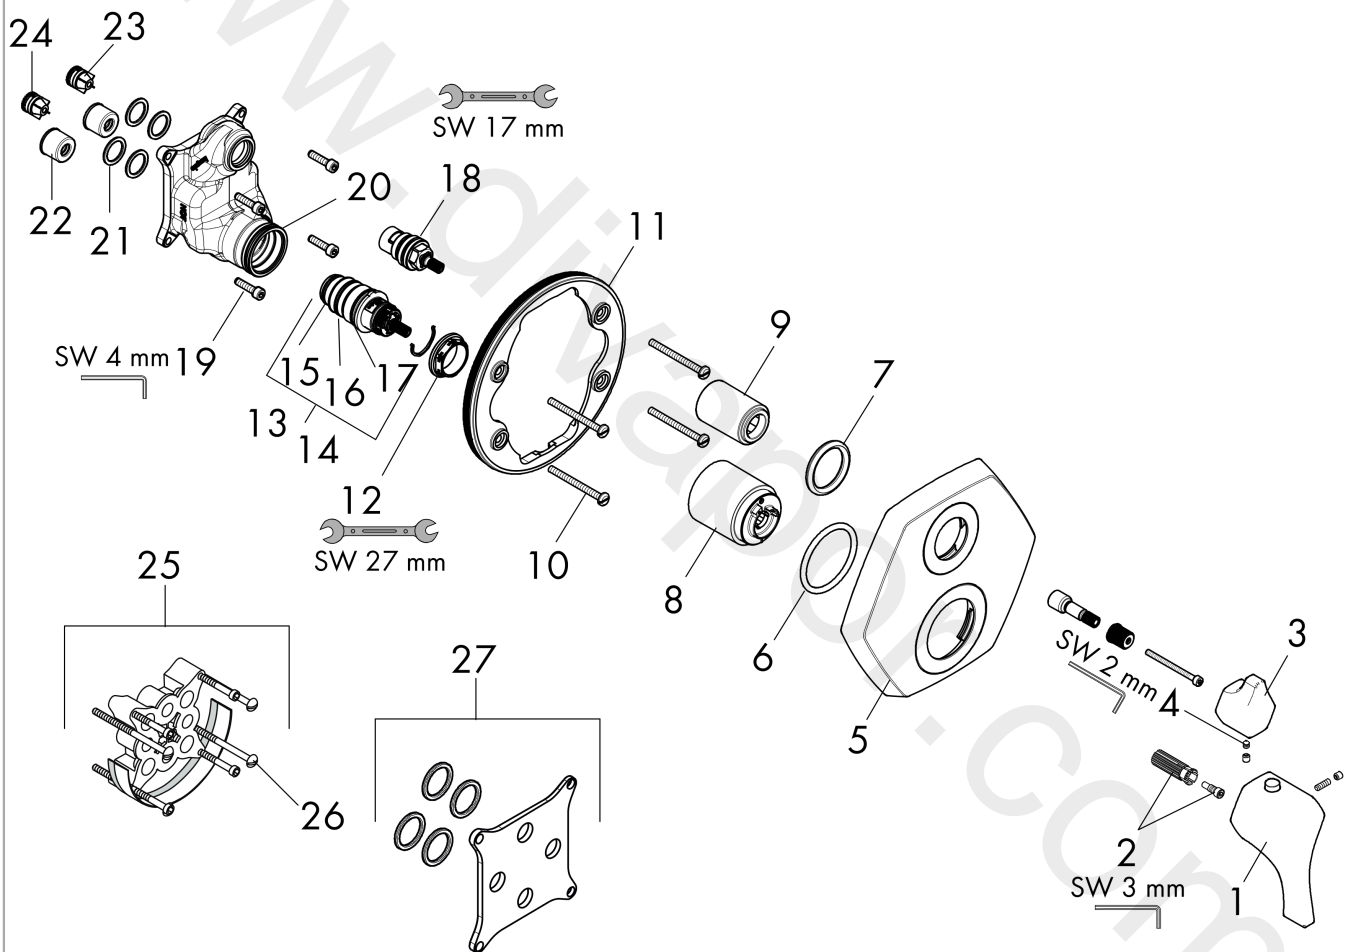

Locarno**Thermostat for concealed installation for 1 function**Finish: **Chrome** Article Number: **04821000****Description****product features**

- consists of: Thermostat
- 1 function
- volume control for 1 function
- thermostat cartridge
- maximum flow rate at 3 bar: 22,7 l/min
- optimized for water-efficient shower products
- Safety stop at 40 °C
- temperature limitation adjustable
- non-return valve
- with silencer
- suitable for continuous flow water heaters
- connection type: basic set
- dirt filter included

Product image

Locarno

Thermostat for concealed installation for 1 function

Finish: **Chrome** Article Number: **04821000**

Exploded Drawing

Year of production: >02/21

Locarno

Thermostat for concealed installation for 1 function

Finish: **Chrome** Article Number: **04821000**

Spare part list

Year of production: >02/21

Pos.	Description	Article Number	Price	PU
1	handle for thermostat	93917000	-	1
2	handle fixing set	95843000	£ 9,00	1
3	handle	93918000	-	1
4	hollow set screw M4x5	92846000	£ 13,30	1
5	escutcheon	93921000	-	1
6	O-ring 44x4	98471000	£ 9,00	1
7	O-ring 30x5	98153000	£ 3,30	1
8	sleeve	92216000	£ 35,00	1
9	sleeve	96446000	£ 35,00	1
10	set of fixing screws	96454000	£ 9,00	1
11	holder for escutcheon	98793000	£ 43,00	1
12	nut	98913000	£ 20,50	1
13	thermostat cartridge	98282000	£ 110,00	1
14	cartridge for exchanged connections	92373000	£ 275,00	1
15	O-ring 20x1,5	98197000	£ 3,30	1
16	O-ring 25x1,5	98146000	£ 3,30	1
17	O-ring 25x2,5	92146000	£ 9,00	1
18	shut off unit right closing	94009000	£ 43,00	1
19	set of screws	96525000	£ 9,00	1
20	O-ring 36x2	98156000	£ 3,30	1
21	O-ring 16x2	98133000	£ 3,30	1
22	noise reduction	94073000	£ 25,00	1
23	set of non return valves DW 15	97350000	£ 20,50	1
24	non return valve (pressure-resistant up to 2 MPa)	92594000	£ 16,10	1
25	extension 25 mm	13595000	£ 75,00	1
26	set of fixing screws	97747000	£ 3,30	1
27	compensation set 1°	95521000	£ 173,00	1