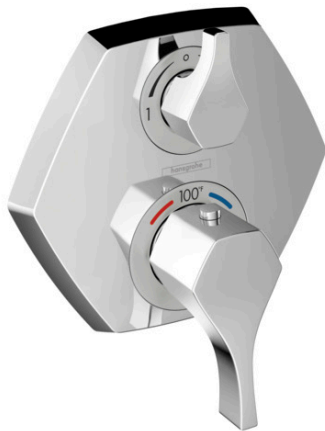

Locarno**Thermostat for concealed installation for 1 function**Finish: **Chrome** Article Number: **04821000****Description****product features**

- consists of: Thermostat
- 1 function
- volume control for 1 function
- thermostat cartridge
- maximum flow rate at 3 bar: 22,7 l/min
- optimized for water-efficient shower products
- Safety stop at 40 °C
- temperature limitation adjustable
- non-return valve
- with silencer
- suitable for continuous flow water heaters
- connection type: basic set
- dirt filter included

Product image

Locarno

Thermostat for concealed installation for 1 function

Finish: **Chrome** Article Number: **04821000**

Exploded Drawing

Year of production: >02/21

Locarno

Thermostat for concealed installation for 1 function

Finish: **Chrome** Article Number: **04821000**

Spare part list

Year of production: >02/21

Pos.	Description	Article Number	Price	PU
1	handle for thermostat	93917000	-	1
2	handle fixing set	95843000	£ 9,00	1
3	handle	93918000	-	1
4	hollow set screw M4x5	92846000	£ 13,30	1
5	escutcheon	93921000	-	1
6	O-ring 44x4	98471000	£ 9,00	1
7	O-ring 30x5	98153000	£ 3,30	1
8	sleeve	92216000	£ 35,00	1
9	sleeve	96446000	£ 35,00	1
10	set of fixing screws	96454000	£ 9,00	1
11	holder for escutcheon	98793000	£ 43,00	1
12	nut	98913000	£ 20,50	1
13	thermostat cartridge	98282000	£ 110,00	1
14	cartridge for exchanged connections	92373000	£ 275,00	1
15	O-ring 20x1,5	98197000	£ 3,30	1
16	O-ring 25x1,5	98146000	£ 3,30	1
17	O-ring 25x2,5	92146000	£ 9,00	1
18	shut off unit right closing	94009000	£ 43,00	1
19	set of screws	96525000	£ 9,00	1
20	O-ring 36x2	98156000	£ 3,30	1
21	O-ring 16x2	98133000	£ 3,30	1
22	noise reduction	94073000	£ 25,00	1
23	set of non return valves DW 15	97350000	£ 20,50	1
24	non return valve (pressure-resistant up to 2 MPa)	92594000	£ 16,10	1
25	extension 25 mm	13595000	£ 75,00	1
26	set of fixing screws	97747000	£ 3,30	1
27	compensation set 1°	95521000	£ 173,00	1