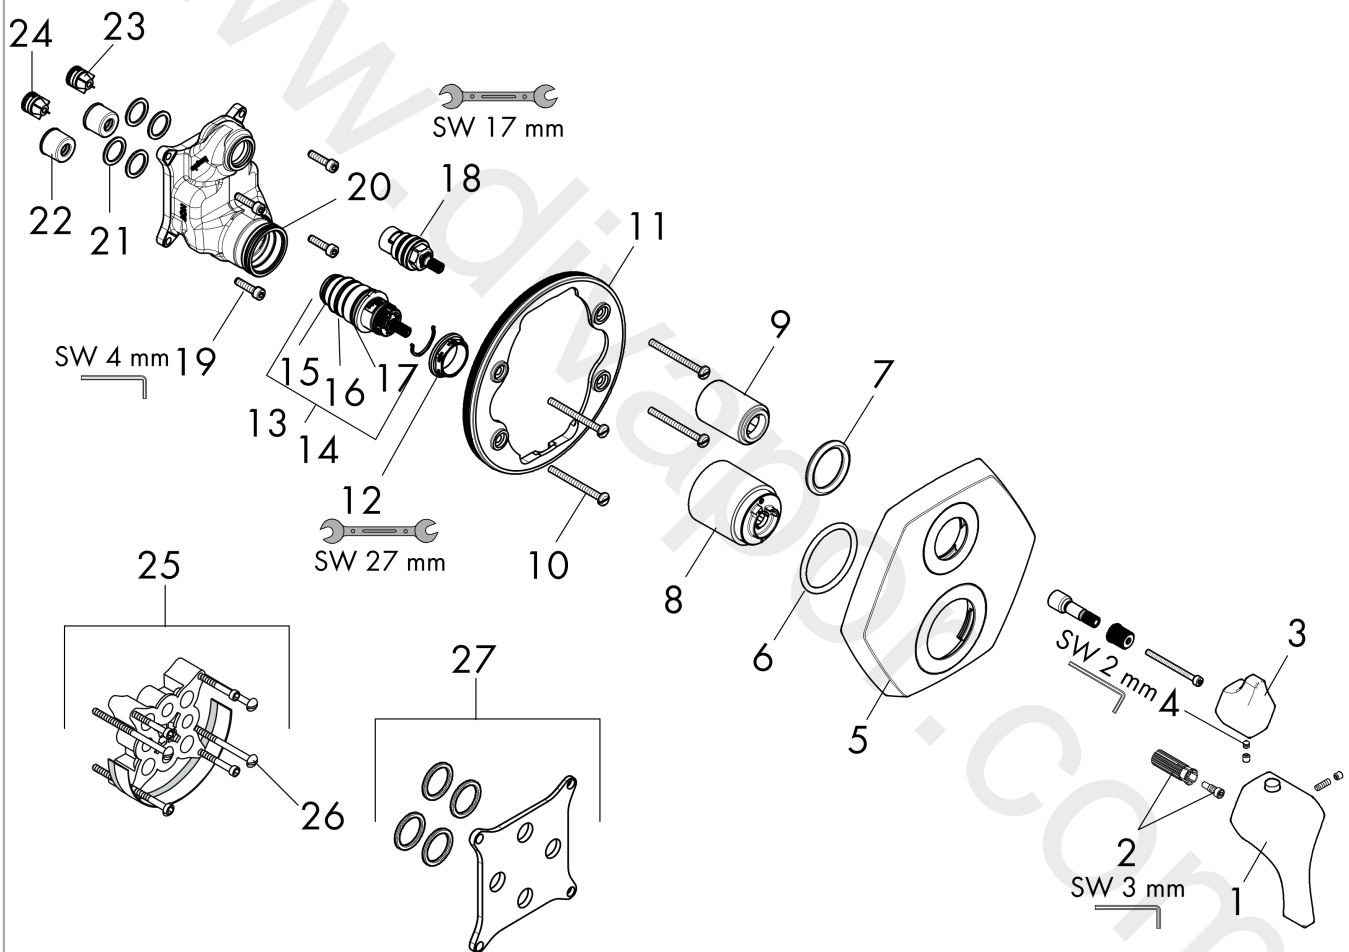

**Locarno****Thermostat for concealed installation for 1 function**Finish: **Brushed Gold Optic** Article Number: **04821250****Description****product features**

- consists of: Thermostat
- 1 function
- volume control for 1 function
- thermostat cartridge
- maximum flow rate at 3 bar: 22,7 l/min
- optimized for water-efficient shower products
- Safety stop at 40 °C
- temperature limitation adjustable
- non-return valve
- with silencer
- suitable for continuous flow water heaters
- connection type: basic set
- dirt filter included

**Product image**

Locarno

Thermostat for concealed installation for 1 function

Finish: **Brushed Gold Optic** Article Number: **04821250**

Exploded Drawing

Year of production: >02/21

## Locarno

Thermostat for concealed installation for 1 function

Finish: **Brushed Gold Optic** Article Number: **04821250**

### Spare part list

Year of production: >02/21

Pos.	Description	Article Number	Price	PU
1	handle for thermostat	93917250	-	1
2	handle fixing set	95843000	£ 9,00	1
3	handle	93918250	-	1
4	hollow set screw M4x5	92846000	£ 13,30	1
5	escutcheon	93921250	-	1
6	O-ring 44x4	98471000	£ 9,00	1
7	O-ring 30x5	98153000	£ 3,30	1
8	sleeve	92216250	£ 51,00	1
10	set of fixing screws	96454000	£ 9,00	1
11	holder for escutcheon	98793000	£ 43,00	1
12	nut	98913000	£ 20,50	1
13	thermostat cartridge	98282000	£ 110,00	1
14	cartridge for exchanged connections	92373000	£ 275,00	1
15	O-ring 20x1,5	98197000	£ 3,30	1
16	O-ring 25x1,5	98146000	£ 3,30	1
17	O-ring 25x2,5	92146000	£ 9,00	1
18	shut off unit right closing	94009000	£ 43,00	1
19	set of screws	96525000	£ 9,00	1
20	O-ring 36x2	98156000	£ 3,30	1
21	O-ring 16x2	98133000	£ 3,30	1
22	noise reduction	94073000	£ 25,00	1
23	set of non return valves DW 15	97350000	£ 20,50	1
24	non return valve (pressure-resistant up to 2 MPa)	92594000	£ 16,10	1
25	extension 25 mm	13595000	£ 75,00	1
26	set of fixing screws	97747000	£ 3,30	1
27	compensation set 1°	95521000	£ 173,00	1