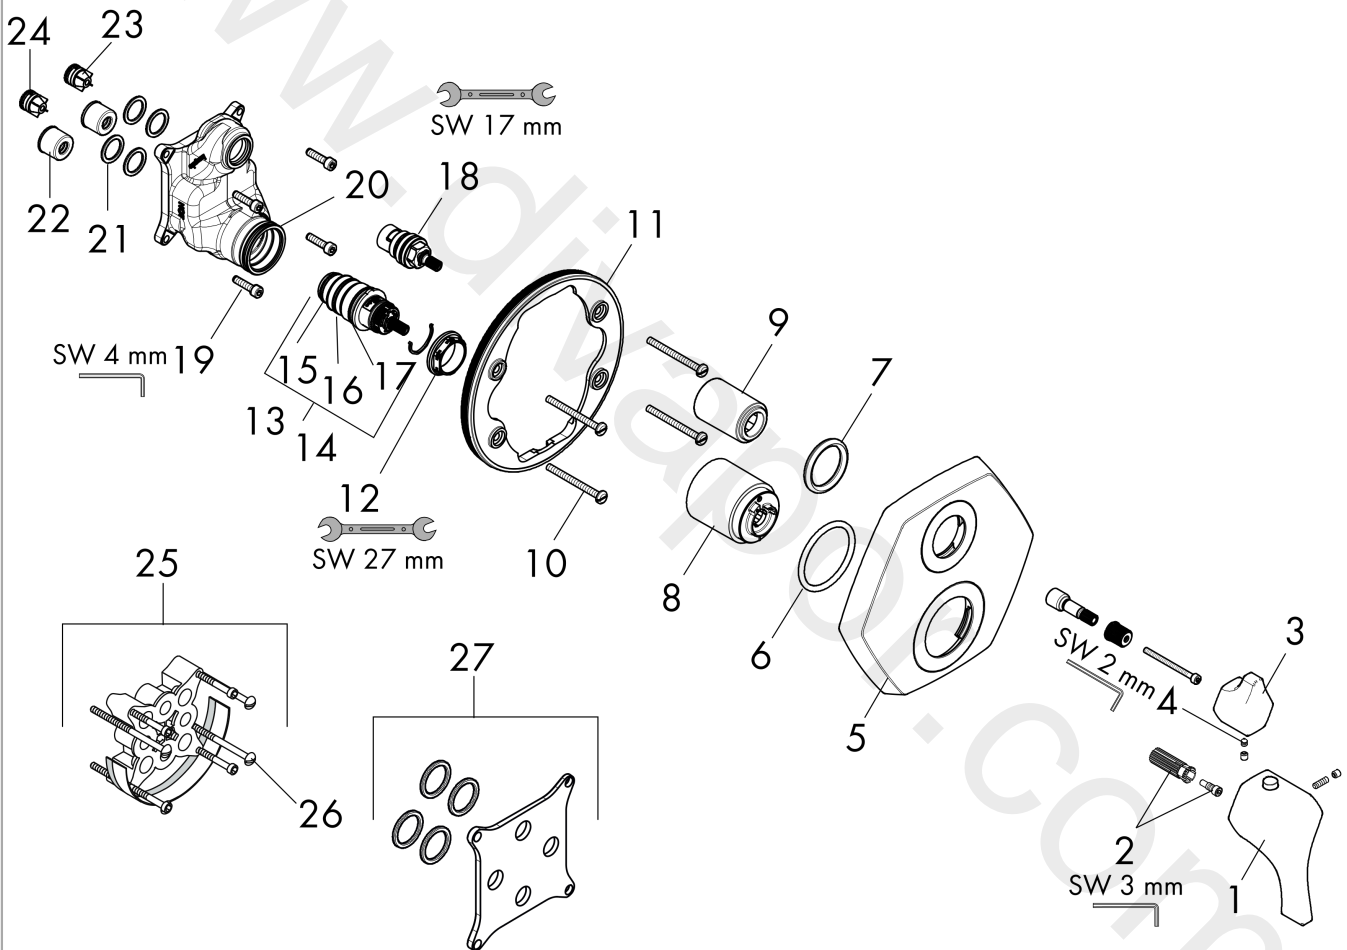

Locarno**Thermostat for concealed installation for 1 function**Finish: **Matt Black** Article Number: **04821670****Description****product features**

- consists of: Thermostat
- 1 function
- volume control for 1 function
- thermostat cartridge
- maximum flow rate at 3 bar: 22,7 l/min
- optimized for water-efficient shower products
- Safety stop at 40 °C
- temperature limitation adjustable
- non-return valve
- with silencer
- suitable for continuous flow water heaters
- connection type: basic set
- dirt filter included

Product image

Locarno

Thermostat for concealed installation for 1 function

Finish: **Matt Black** Article Number: **04821670**

Exploded Drawing

Year of production: >02/21

Locarno

Thermostat for concealed installation for 1 function

Finish: **Matt Black** Article Number: **04821670**

Spare part list

Year of production: >02/21

Pos.	Description	Article Number	Price	PU
1	handle for thermostat	93917670	-	1
2	handle fixing set	95843000	£ 9,00	1
3	handle	93918670	-	1
4	hollow set screw M4x5	92846000	£ 13,30	1
5	escutcheon	93921670	-	1
6	O-ring 44x4	98471000	£ 9,00	1
7	O-ring 30x5	98153000	£ 3,30	1
8	sleeve	92216670	£ 51,00	1
9	sleeve	96446670	-	1
10	set of fixing screws	96454000	£ 9,00	1
11	holder for escutcheon	98793000	£ 43,00	1
12	nut	98913000	£ 20,50	1
13	thermostat cartridge	98282000	£ 110,00	1
14	O-ring 20x1,5	98197000	£ 3,30	1
15	O-ring 25x1,5	98146000	£ 3,30	1
16	O-ring 25x2,5	92146000	£ 9,00	1
17	cartridge for exchanged connections	92373000	£ 275,00	1
18	shut off unit right closing	94009000	£ 43,00	1
19	O-ring 36x2	98156000	£ 3,30	1
20	set of screws	96525000	£ 9,00	1
21	O-ring 16x2	98133000	£ 3,30	1
22	noise reduction	94073000	£ 25,00	1
23	set of non return valves DW 15	97350000	£ 20,50	1
24	non return valve (pressure-resistant up to 2 MPa)	92594000	£ 16,10	1
25	extension 25 mm	13595000	£ 75,00	1
26	set of fixing screws	97747000	£ 3,30	1
27	compensation set 1°	95521000	£ 173,00	1