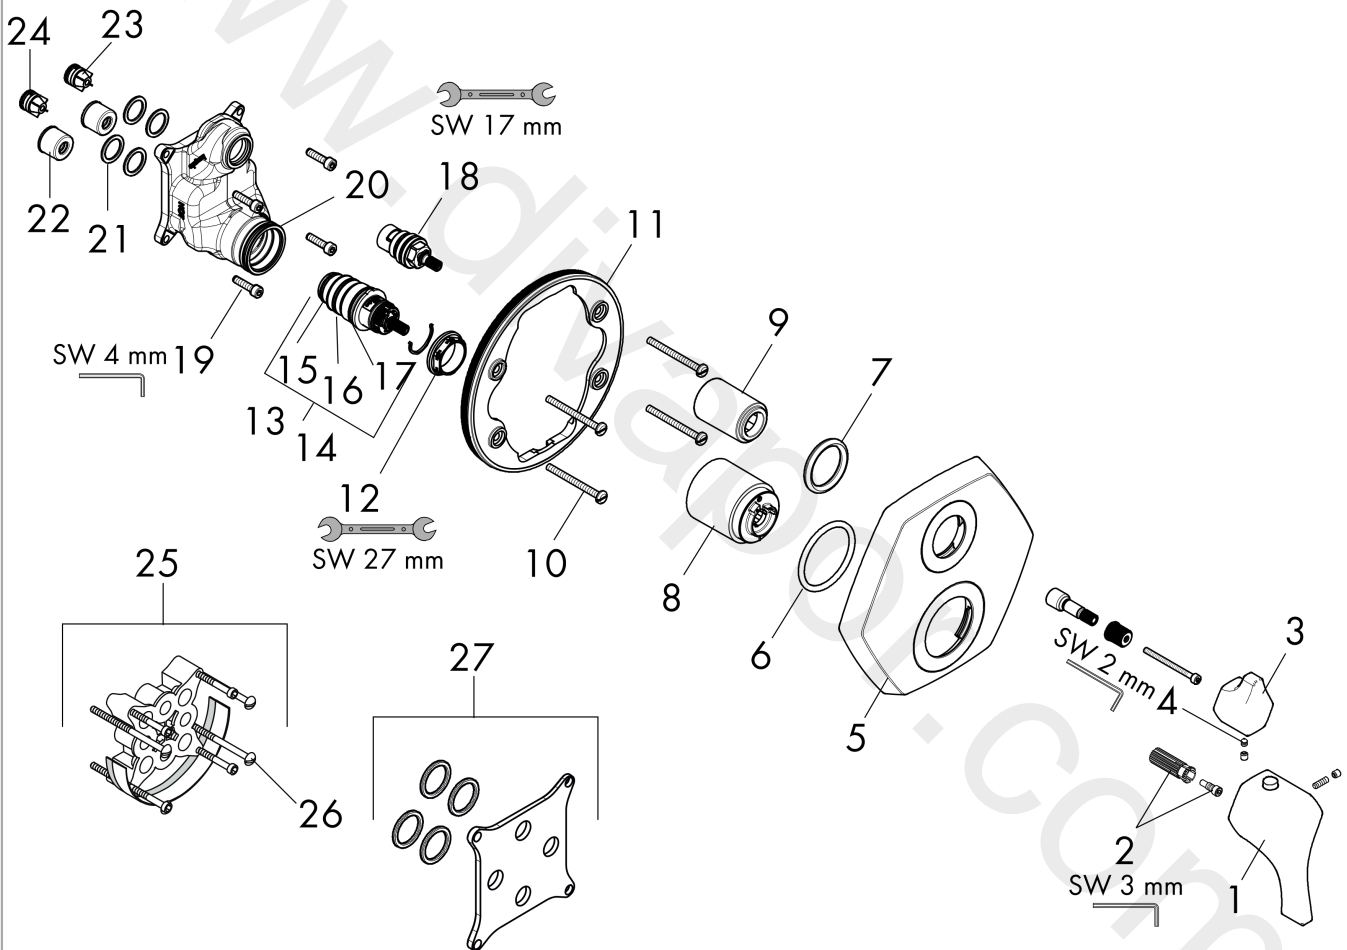

Locarno

Thermostat for concealed installation for 1 function

Finish: **Brushed Nickel** Article Number: **04821820**

Exploded Drawing

Year of production: >02/21

Locarno

Thermostat for concealed installation for 1 function

Finish: **Brushed Nickel** Article Number: **04821820**

Spare part list

Year of production: >02/21

Pos.	Description	Article Number	Price	PU
1	handle for thermostat	93917820	-	1
2	handle fixing set	95843000	£ 9,00	1
3	handle	93918820	-	1
4	hollow set screw M4x5	92846000	£ 13,30	1
5	escutcheon	93921820	-	1
6	O-ring 44x4	98471000	£ 9,00	1
7	O-ring 30x5	98153000	£ 3,30	1
8	sleeve	92216820	£ 51,00	1
9	sleeve	96446820	£ 51,00	1
10	set of fixing screws	96454000	£ 9,00	1
11	holder for escutcheon	98793000	£ 43,00	1
12	nut	98913000	£ 20,50	1
13	thermostat cartridge	98282000	£ 110,00	1
14	cartridge for exchanged connections	92373000	£ 275,00	1
15	O-ring 20x1,5	98197000	£ 3,30	1
16	O-ring 25x1,5	98146000	£ 3,30	1
17	O-ring 25x2,5	92146000	£ 9,00	1
18	shut off unit right closing	94009000	£ 43,00	1
19	set of screws	96525000	£ 9,00	1
20	O-ring 36x2	98156000	£ 3,30	1
21	O-ring 16x2	98133000	£ 3,30	1
22	noise reduction	94073000	£ 25,00	1
23	set of non return valves DW 15	97350000	£ 20,50	1
24	non return valve (pressure-resistant up to 2 MPa)	92594000	£ 16,10	1
25	extension 25 mm	13595000	£ 75,00	1
26	set of fixing screws	97747000	£ 3,30	1
27	compensation set 1°	95521000	£ 173,00	1