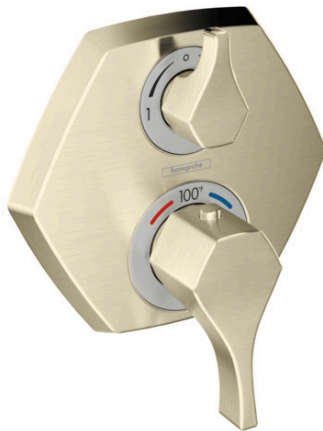

Locarno**Thermostat for concealed installation for 1 function**Finish: **Brushed Nickel** Article Number: **04821820****Description****product features**

- consists of: Thermostat
- 1 function
- volume control for 1 function
- thermostat cartridge
- maximum flow rate at 3 bar: 22,7 l/min
- optimized for water-efficient shower products
- Safety stop at 40 °C
- temperature limitation adjustable
- non-return valve
- with silencer
- suitable for continuous flow water heaters
- connection type: basic set
- dirt filter included

Product image

Locarno

Thermostat for concealed installation for 1 function

Finish: **Brushed Nickel** Article Number: **04821820**

Exploded Drawing

Year of production: >02/21

Locarno

Thermostat for concealed installation for 1 function