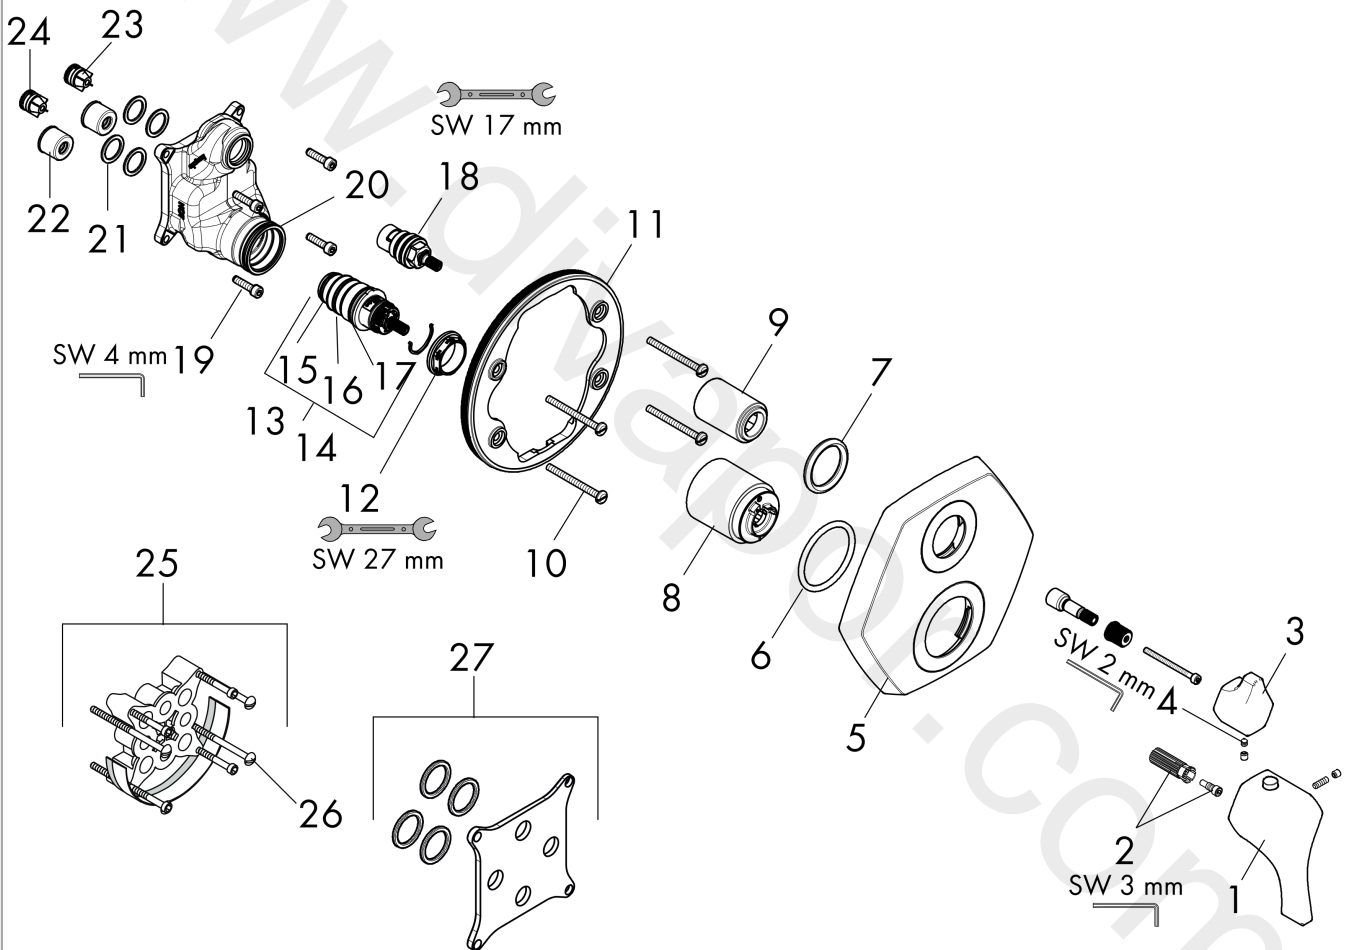

Locarno**Thermostat for concealed installation for 1 function**Finish: **Polished Nickel** Article Number: **04821830****Description****product features**

- consists of: Thermostat
- 1 function
- volume control for 1 function
- thermostat cartridge
- maximum flow rate at 3 bar: 22,7 l/min
- optimized for water-efficient shower products
- Safety stop at 40 °C
- temperature limitation adjustable
- non-return valve
- with silencer
- suitable for continuous flow water heaters
- connection type: basic set
- dirt filter included

Product image

Locarno

Thermostat for concealed installation for 1 function

Finish: **Polished Nickel** Article Number: **04821830**

Exploded Drawing

Year of production: >02/21

Locarno

Thermostat for concealed installation for 1 function

Finish: **Polished Nickel** Article Number: **04821830**

Spare part list

Year of production: >02/21

Pos.	Description	Article Number	Price	PU
1	handle for thermostat	93917830	-	1
2	handle fixing set	95843000	£ 9,00	1
3	handle	93918830	-	1
4	hollow set screw M4x5	92846000	£ 13,30	1
5	escutcheon	93921830	-	1
6	O-ring 44x4	98471000	£ 9,00	1
7	O-ring 30x5	98153000	£ 3,30	1
8	sleeve	92216830	£ 52,50	1
9	sleeve	96446830	£ 51,00	1
10	set of fixing screws	96454000	£ 9,00	1
11	holder for escutcheon	98793000	£ 43,00	1
12	nut	98913000	£ 20,50	1
13	thermostat cartridge	98282000	£ 110,00	1
14	cartridge for exchanged connections	92373000	£ 275,00	1
15	O-ring 20x1,5	98197000	£ 3,30	1
16	O-ring 25x1,5	98146000	£ 3,30	1
17	O-ring 25x2,5	92146000	£ 9,00	1
18	shut off unit right closing	94009000	£ 43,00	1
19	set of screws	96525000	£ 9,00	1
20	O-ring 36x2	98156000	£ 3,30	1
21	O-ring 16x2	98133000	£ 3,30	1
22	noise reduction	94073000	£ 25,00	1
23	set of non return valves DW 15	97350000	£ 20,50	1
24	non return valve (pressure-resistant up to 2 MPa)	92594000	£ 16,10	1
25	extension 25 mm	13595000	£ 75,00	1
26	set of fixing screws	97747000	£ 3,30	1
27	compensation set 1°	95521000	£ 173,00	1