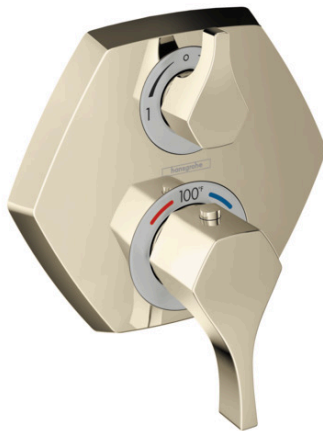

Locarno**Thermostat for concealed installation for 1 function**Finish: **Polished Nickel** Article Number: **04821830****Description****product features**

- consists of: Thermostat
- 1 function
- volume control for 1 function
- thermostat cartridge
- maximum flow rate at 3 bar: 22,7 l/min
- optimized for water-efficient shower products
- Safety stop at 40 °C
- temperature limitation adjustable
- non-return valve
- with silencer
- suitable for continuous flow water heaters
- connection type: basic set
- dirt filter included

Product image

Locarno

Thermostat for concealed installation for 1 function

Finish: **Polished Nickel** Article Number: **04821830**

Exploded Drawing

Year of production: >02/21

Locarno

Thermostat for concealed installation for 1 function

Finish: **Polished Nickel** Article Number: **04821830**

Spare part list

Year of production: >02/21

Pos.	Description	Article Number	Price	PU
1	handle for thermostat	93917830	-	1
2	handle fixing set	95843000	£ 9,00	1
3	handle	93918830	-	1
4	hollow set screw M4x5	92846000	£ 13,30	1
5	escutcheon	93921830	-	1
6	O-ring 44x4	98471000	£ 9,00	1
7	O-ring 30x5	98153000	£ 3,30	1
8	sleeve	92216830	£ 52,50	1
9	sleeve	96446830	£ 51,00	1
10	set of fixing screws	96454000	£ 9,00	1
11	holder for escutcheon	98793000	£ 43,00	1
12	nut	98913000	£ 20,50	1
13	thermostat cartridge	98282000	£ 110,00	1
14	cartridge for exchanged connections	92373000	£ 275,00	1
15	O-ring 20x1,5	98197000	£ 3,30	1
16	O-ring 25x1,5	98146000	£ 3,30	1
17	O-ring 25x2,5	92146000	£ 9,00	1
18	shut off unit right closing	94009000	£ 43,00	1
19	set of screws	96525000	£ 9,00	1
20	O-ring 36x2	98156000	£ 3,30	1
21	O-ring 16x2	98133000	£ 3,30	1
22	noise reduction	94073000	£ 25,00	1
23	set of non return valves DW 15	97350000	£ 20,50	1
24	non return valve (pressure-resistant up to 2 MPa)	92594000	£ 16,10	1
25	extension 25 mm	13595000	£ 75,00	1
26	set of fixing screws	97747000	£ 3,30	1
27	compensation set 1°	95521000	£ 173,00	1