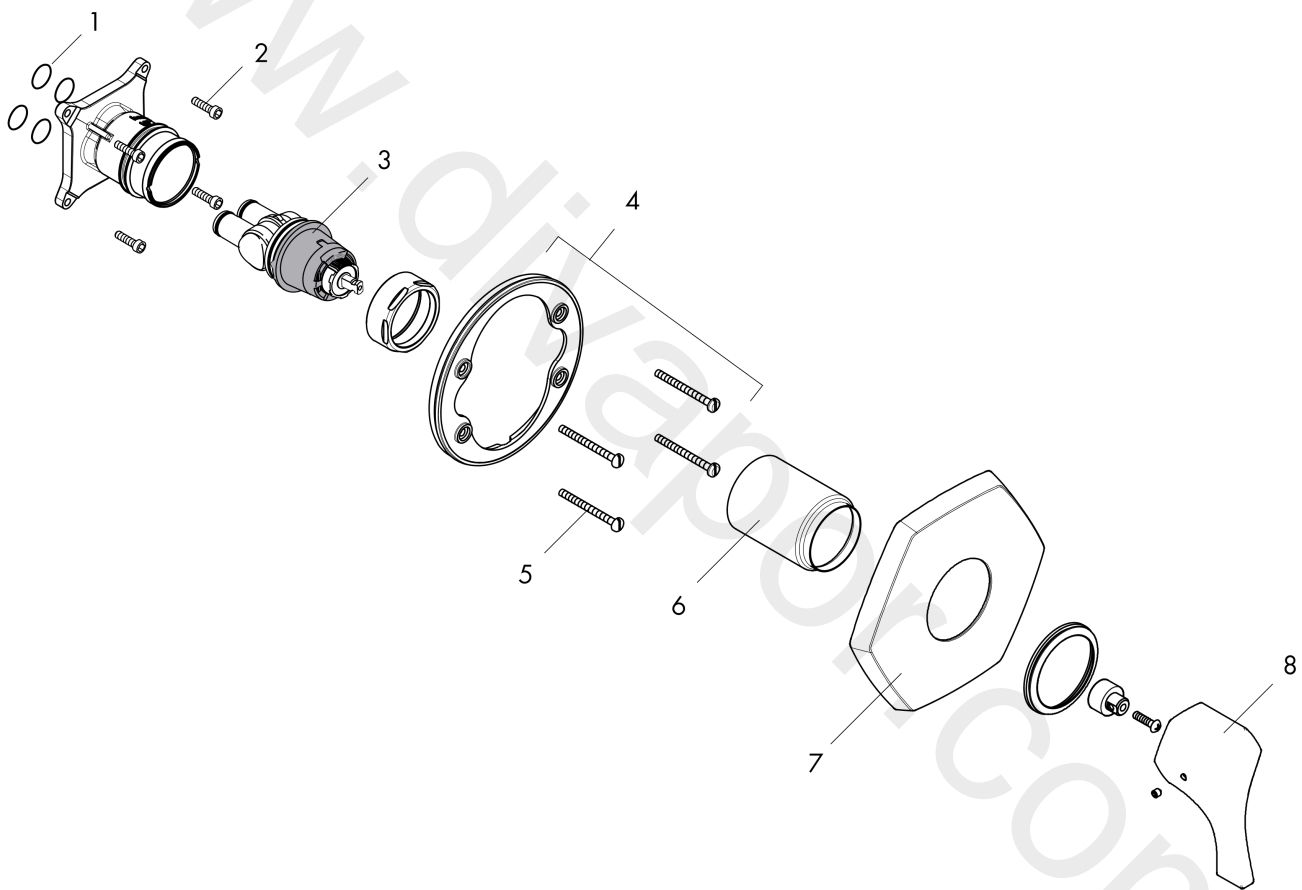

Locarno**Single lever shower mixer for concealed installation pressure balance**Finish: **Brushed Nickel** Article Number: **04822820****Description****product features**

- 1 function
- temperature and volume control for 1 outlet
- maximum flow rate at 3 bar: 20,6 l/min
- pressure control and volume control in one unit
- bypass for use with diverter-type tub spouts
- temperature limitation adjustable
- suitable for continuous flow water heaters
- connection type: basic set

Product image

Locarno

Single lever shower mixer for concealed installation pressure balance

Finish: **Brushed Nickel** Article Number: **04822820**

Exploded Drawing

Year of production: >03/21

Locarno

Single lever shower mixer for concealed installation pressure balance

Finish: **Brushed Nickel** Article Number: **04822820**

Spare part list

Year of production: >03/21

Pos.	Description	Article Number	Price	PU
1	O-ring 16x2	98133000	£ 3,30	1
2	set of screws	96525000	£ 9,00	1
3	cartridge, assy	88727000	£ 62,05	1
4	holder for escutcheon	98793000	£ 43,00	1
5	set of fixing screws	96454000	£ 9,00	1
6	sleeve	88765820	-	1
7	escutcheon	93912821	-	1
8	handle	93911821	-	1
a	extension 25 mm	13595000	£ 75,00	1