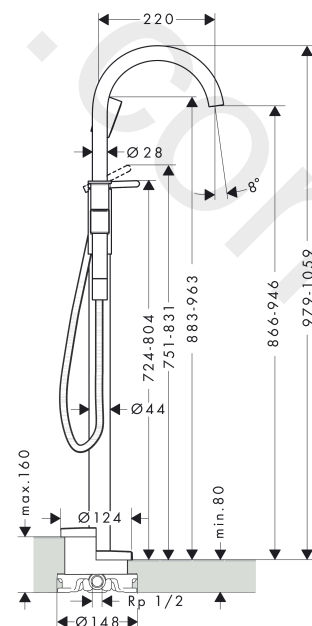

AXOR One
Single lever bath mixer floor-standing
 Finish: **Chrome** Article Number: **48440000**

product features

- consists of: single lever bath mixer floor standing, hand shower, shower hose, shower holder
- 2 functions
- projection: 220 mm
- spray type mixer: normal spray
- spray type hand shower: PowderRain
- maximum flow rate at 3 bar: 21,5 l/min
- flow rate for bath spout at 3 bar: 21,5 l/min
- flow rate of hand shower at 3 bar: 8 l/min
- ceramic cartridge
- temperature limitation adjustable
- diverter with automatic resetting
- non-return valve
- connection dimension: DN15
- connection type: basic set
- deck mounted
- min. operating pressure: 1 bar
- max. operating pressure: 10 bar

Article Details

Price excl. VAT

1.933,33 £

Technology

Product image

Scale drawing

AXOR One
Single lever bath mixer floor-standing
 Finish: **Chrome** Article Number: **48440000**

Flowchart

Spare part list

Year of production: >04/21

Pos.		Article Number	Price	PU
1	spout cpl.	94017000	£ 173,00	1
2	aerator M24x1 D	93235000	£ 20,50	1
3	service tool	95661000	£ 6,10	1
4	selector	96297000	£ 35,00	1
5	diverter knob	94043000	£ 173,00	1
6	O-ring 23x2	98398000	£ 3,30	1
7	handle	94026000	£ 64,00	1
8	hollow set screw M5x5	98446000	£ 3,30	1
9	screw cover	94440460	£ 3,30	1
10	escutcheon	94027000	£ 25,00	1
11	nut	93995000	£ 25,00	1
12	O-ring 35x1,5	92114000	£ 6,10	1
13	cartridge, assy	93895000	£ 79,00	1
14	guide	92858000	£ 6,10	1
15	handshower	48651000	£ 142,00	1
16	flow limiter (9 l/min)	95659000	£ 9,00	1
17	filter	92672000	£ 6,10	1
18	seal	98058000	£ 3,30	1
19	shower hose Isiflex'B 1,25 m	28272000	£ 36,00	1
20	O-Ring 22x2	98185000	£ 3,30	1
21	set of non return valves DW 15	94074000	£ 16,10	1
22	escutcheon	94038000	£ 96,00	1
23	O-ring 44x2,5	98162000	£ 3,30	1
24	hexagon socket screw M10x35	97670000	£ 16,10	1
25	O-ring 29x3	98371000	£ 6,10	1
26	O-ring 7x2	98419000	£ 3,30	1
27	extension set 60 mm	93882000	£ 275,00	1
a	concealed item	10452180	£ 575,00	1