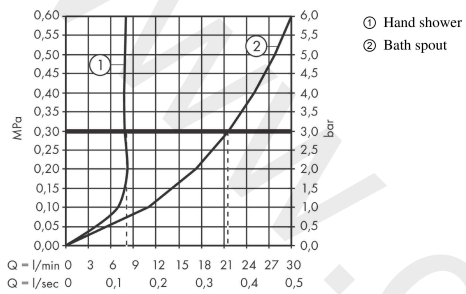

AXOR One
Single lever bath mixer floor-standing
 Finish: **Chrome** Article Number: **48440000**

product features

- consists of: single lever bath mixer floor standing, hand shower, shower hose, shower holder
- 2 functions
- projection: 220 mm
- spray type mixer: normal spray
- spray type hand shower: PowderRain
- maximum flow rate at 3 bar: 21,5 l/min
- flow rate for bath spout at 3 bar: 21,5 l/min
- flow rate of hand shower at 3 bar: 8 l/min
- ceramic cartridge
- temperature limitation adjustable
- diverter with automatic resetting
- non-return valve
- connection dimension: DN15
- connection type: basic set
- deck mounted
- min. operating pressure: 1 bar
- max. operating pressure: 10 bar

Article Details

Price excl. VAT

1.933,33 £

Technology

Product image

Scale drawing

AXOR One
Single lever bath mixer floor-standing
 Finish: **Chrome** Article Number: **48440000**

Flowchart