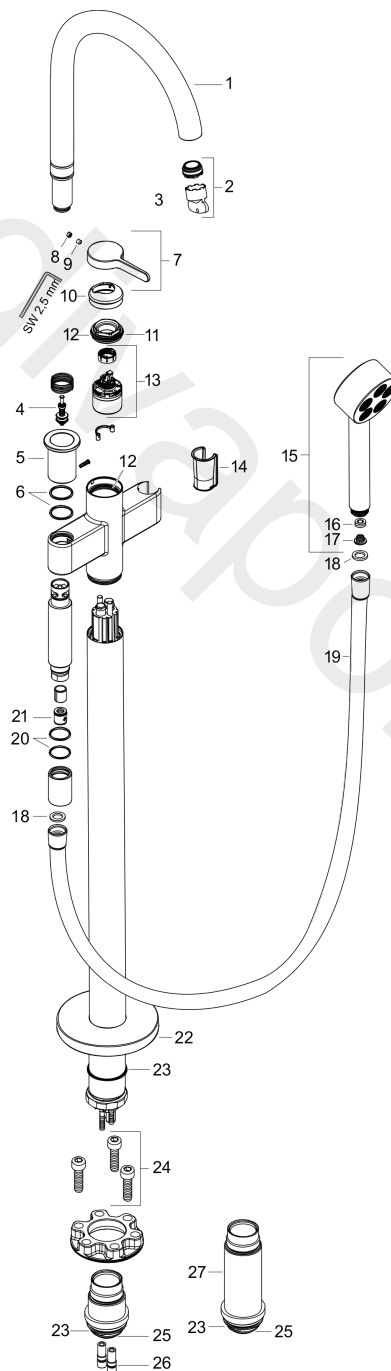

AXOR One
Single lever bath mixer floor-standing
Finish: **Chrome** Article Number: **48440000**

Exploded Drawing

Year of production: >04/21

AXOR One
Single lever bath mixer floor-standing
Finish: **Chrome** Article Number: **48440000**

Spare part list

Year of production: >04/21

Pos.		Article Number	Price	PU
1	spout cpl.	94017000	£ 173,00	1
2	aerator M24x1 D	93235000	£ 20,50	1
3	service tool	95661000	£ 6,10	1
4	selector	96297000	£ 35,00	1
5	diverter knob	94043000	£ 173,00	1
6	O-ring 23x2	98398000	£ 3,30	1
7	handle	94026000	£ 64,00	1
8	hollow set screw M5x5	98446000	£ 3,30	1
9	screw cover	94440460	£ 3,30	1
10	escutcheon	94027000	£ 25,00	1
11	nut	93995000	£ 25,00	1
12	O-ring 35x1,5	92114000	£ 6,10	1
13	cartridge, assy	93895000	£ 79,00	1
14	guide	92858000	£ 6,10	1
15	handshower	48651000	£ 142,00	1
16	flow limiter (9 l/min)	95659000	£ 9,00	1
17	filter	92672000	£ 6,10	1
18	seal	98058000	£ 3,30	1
19	shower hose Isiflex'B 1,25 m	28272000	£ 36,00	1
20	O-Ring 22x2	98185000	£ 3,30	1
21	set of non return valves DW 15	94074000	£ 16,10	1
22	escutcheon	94038000	£ 96,00	1
23	O-ring 44x2,5	98162000	£ 3,30	1
24	hexagon socket screw M10x35	97670000	£ 16,10	1
25	O-ring 29x3	98371000	£ 6,10	1
26	O-ring 7x2	98419000	£ 3,30	1
27	extension set 60 mm	93882000	£ 275,00	1
a	concealed item	10452180	£ 575,00	1