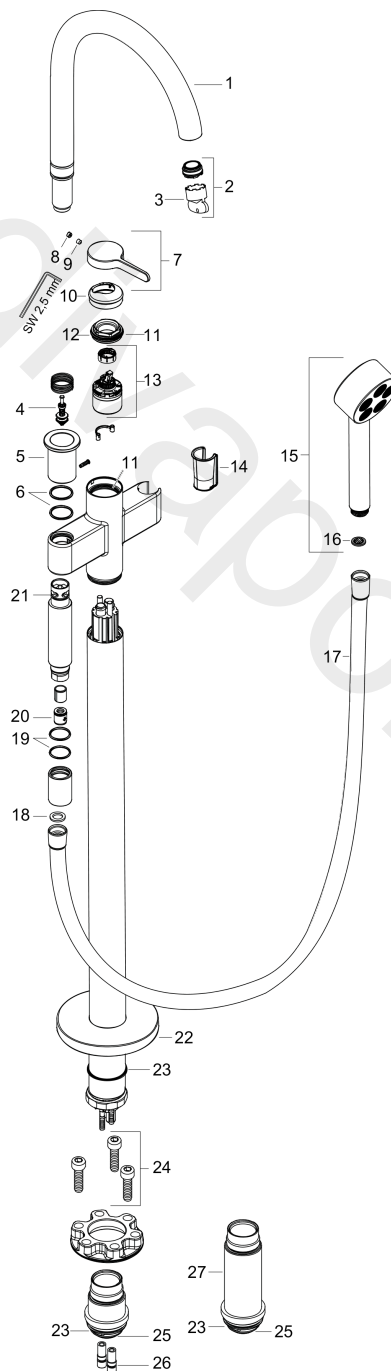

AXOR One
Single lever bath mixer floor-standing
 Finish: **Chrome** Article Number: **48440007**

product features

- consists of: single lever bath mixer floor standing, hand shower, shower hose, shower holder
- projection: 220 mm
- spray type mixer: normal spray
- spray type hand shower: PowderRain
- maximum flow rate at 3 bar: 21,5 l/min
- flow rate for bath spout at 3 bar: 21,5 l/min
- flow rate of hand shower at 3 bar: 9,5 l/min
- ceramic cartridge
- temperature limitation adjustable
- diverter with automatic resetting
- non-return valve
- connection dimension: DN15
- connection type: basic set
- deck mounted
- min. operating pressure: 1 bar
- max. operating pressure: 10 bar

Exploded Drawing

Year of production: >06/21

AXOR One
Single lever bath mixer floor-standing
 Finish: **Chrome** Article Number: **48440007**

Spare part list

Year of production: >06/21

Pos.		Article Number	Price	PU
1	spout cpl.	94017000	£ 173,00	1
2	aerator M24x1 D	93235000	£ 20,50	1
3	service tool	95661000	£ 6,10	1
4	selector	96297000	£ 35,00	1
5	O-ring 23x2	98398000	£ 3,30	1
6	handle	94026000	£ 64,00	1
7	hollow set screw M5x5	98446000	£ 3,30	1
8	screw cover	93735460	£ 9,00	1
9	escutcheon	94027000	£ 25,00	1
10	nut	93995000	£ 25,00	1
11	O-ring 35x1,5	92114000	£ 6,10	1
12	cartridge, assy	93895000	£ 79,00	1
13	guide	92858000	£ 6,10	1
14	-	48651007	-	1
15	filter packing	93774000	£ 9,00	1
16	shower hose Isiflex'B 1,25 m	28272000	£ 36,00	1
17	seal	98058000	£ 3,30	1
18	diverter knob	94043000	£ 173,00	1
19	O-Ring 22x2	98185000	£ 3,30	1
20	set of non return valves DW 15	94074000	£ 16,10	1
21	O-ring 18x2,2	98401000	£ 3,30	1
22	escutcheon	94038000	£ 96,00	1
23	O-ring 44x2,5	98162000	£ 3,30	1
24	hexagon socket screw M10x35	97670000	£ 16,10	1
25	O-ring 29x3	98371000	£ 6,10	1
26	O-ring 7x2	98419000	£ 3,30	1
27	extension set 60 mm	93882000	£ 275,00	1
a	-	10452187	-	1