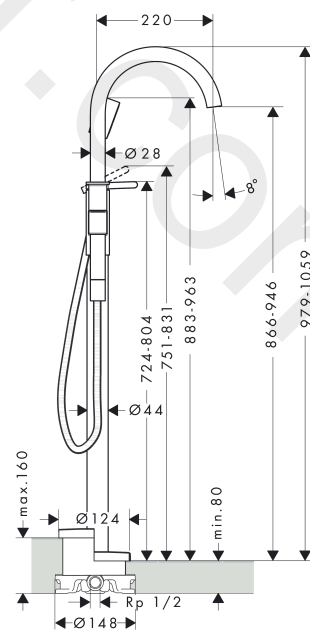

Scale drawing