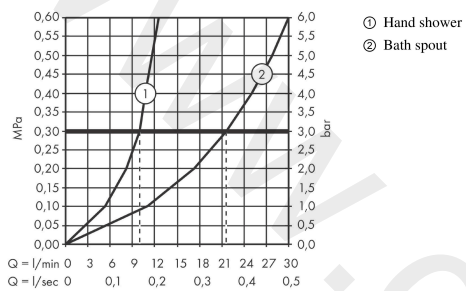

AXOR One
Single lever bath mixer floor-standing
 Finish: **Chrome** Article Number: **48440007**

product features

- consists of: single lever bath mixer floor standing, hand shower, shower hose, shower holder
- projection: 220 mm
- spray type mixer: normal spray
- spray type hand shower: PowderRain
- maximum flow rate at 3 bar: 21,5 l/min
- flow rate for bath spout at 3 bar: 21,5 l/min
- flow rate of hand shower at 3 bar: 9,5 l/min
- ceramic cartridge
- temperature limitation adjustable
- diverter with automatic resetting
- non-return valve
- connection dimension: DN15
- connection type: basic set
- deck mounted
- min. operating pressure: 1 bar
- max. operating pressure: 10 bar

Technology

Product image

Scale drawing

AXOR One
Single lever bath mixer floor-standing
 Finish: **Chrome** Article Number: **48440007**

Flowchart

AXOR One
Single lever bath mixer floor-standing
Finish: **Chrome** Article Number: **48440007**