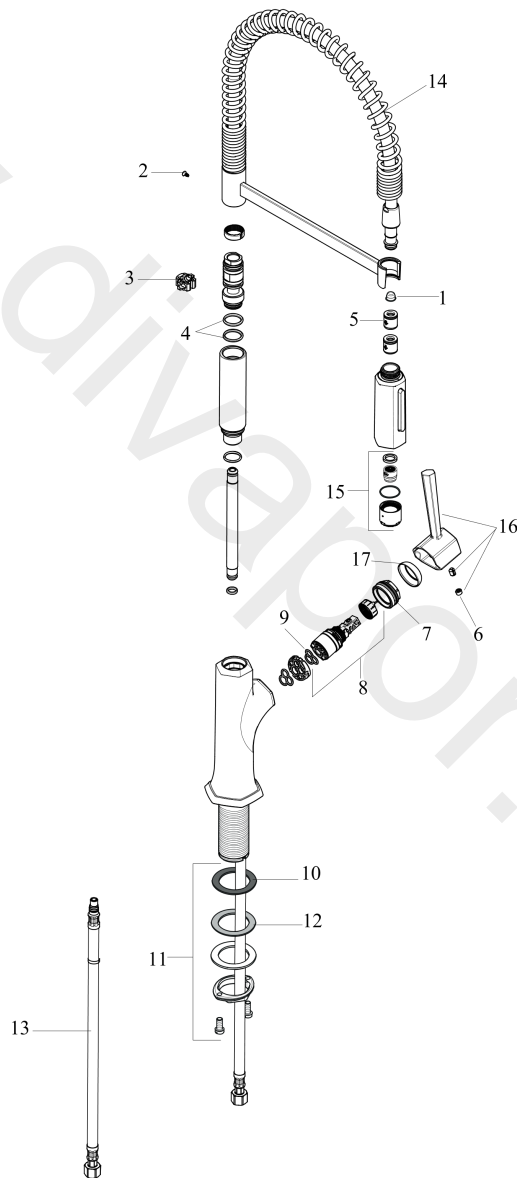

Locarno

Single lever kitchen mixer Semi-Pro, 2jet

Finish: **Polished Nickel** Article Number: **04851830**

Description

product features

- swivel range 360°
- normal spray, shower spray
- lockable shower spray, spray returns through pressing spray diverter and spray returns automatically through handle closing
- quick connect hose
- maximum flow rate at 3 bar: 6,6 l/min
- ceramic cartridge
- integrated non-return valve
- not suitable for continuous flow water heaters

Technology

Product image

Locarno

Single lever kitchen mixer Semi-Pro, 2jet

Finish: Polished Nickel Article Number: 04851830

Exploded Drawing

Year of production: >02/21

Locarno**Single lever kitchen mixer Semi-Pro, 2jet**Finish: **Polished Nickel** Article Number: **04851830****Spare part list**

Year of production: >02/21

Pos.	Description	Article Number	Price	PU
1	filter	97735000	£ 3,30	1
2	screw	97662000	£ 9,00	1
3	axialring	97558000	£ 3,30	1
4	O-ring 17x2,5	98387000	£ 3,30	1
5	non return valve	93218000	£ 35,00	1
6	screw cover	95704000	£ 3,30	1
7	nut	93886000	-	1
8	cartridge, assy	95973001	£ 79,00	1
9	seal	98865000	£ 35,00	1
10	seal	92582000	£ 3,30	1
11	fixing set (Ø 34)	95049000	£ 16,10	1
12	lever collar	97548000	£ 3,30	1
13	connection hose 35½" M8x0,75 3/8"	96316001	-	1
14	shower hose	93938830	-	1
15	aerator M18x1 (15 l/min)	98490800	£ 35,00	1
16	handle	93885830	-	1