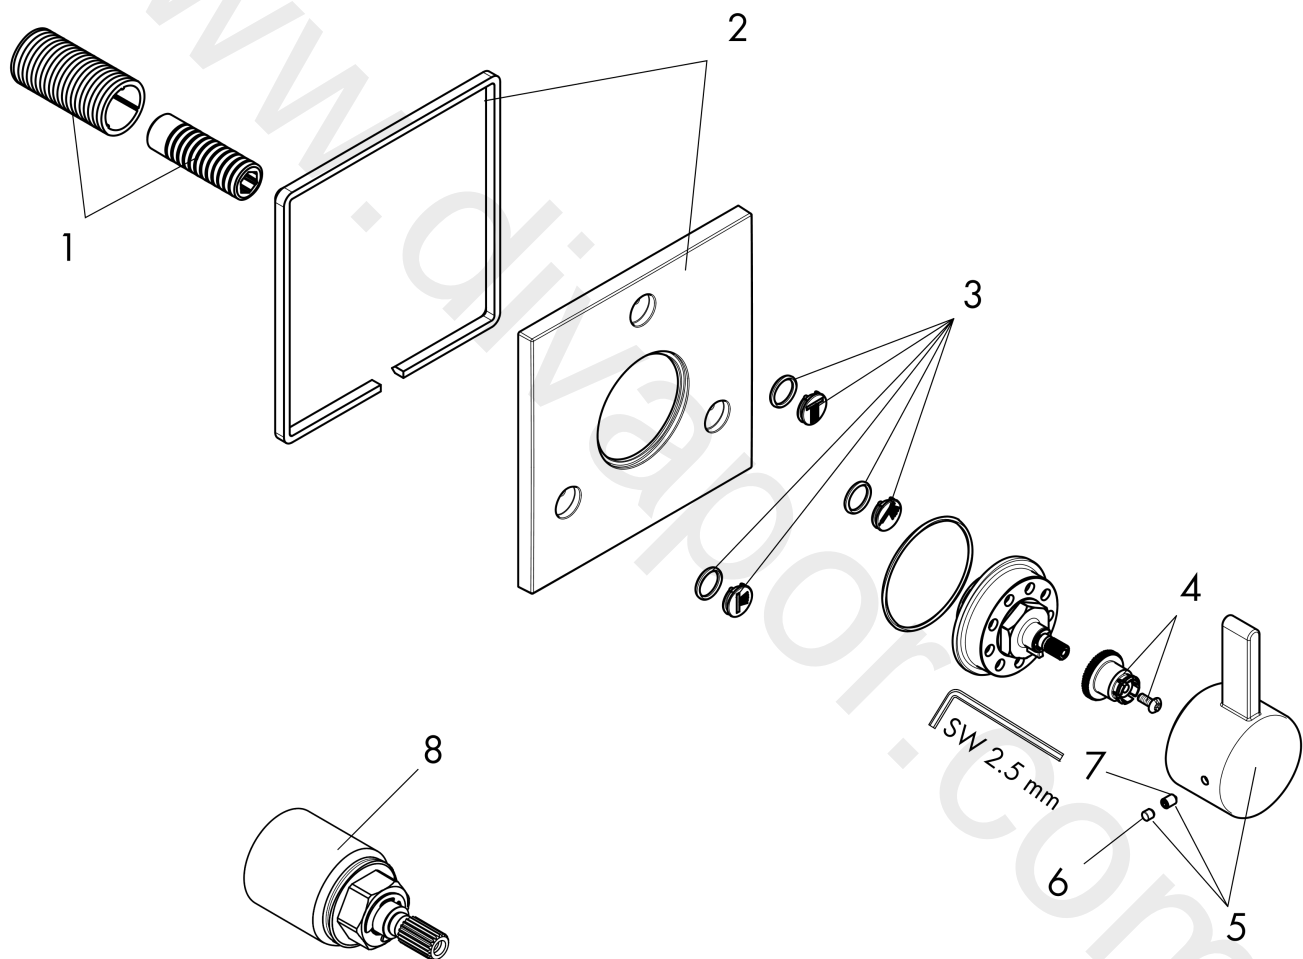

## Product image

**Ecostat**  
**Shut-off/ diverter valve S Trio/ Quattro for concealed installation**  
 Finish: **Chrome** Article Number: **04880000**

**Exploded Drawing**

Year of production: >01/22

**Ecostat****Shut-off/ diverter valve S Trio/ Quattro for concealed installation**Finish: **Chrome** Article Number: **04880000****Spare part list**

Year of production: &gt;01/22

Pos.	Description	Article Number	Price	PU
1	fixing set	96392000	£ 35,00	1
2	escutcheon	95632000	£ 224,00	1
3	set of symbols	95238000	£ 25,00	1
4	handle fixing set	94184000	£ 6,10	1
5	handle	88774000	-	1
6	screw cover	95181000	£ 3,30	1
7	hollow set screw M5x8	92851000	£ 3,30	1
8	extension 25 mm	96370000	£ 84,00	1
a	base body	15984181	-	1
b	base body	15930181	-	1
c	base body	15936181	-	1