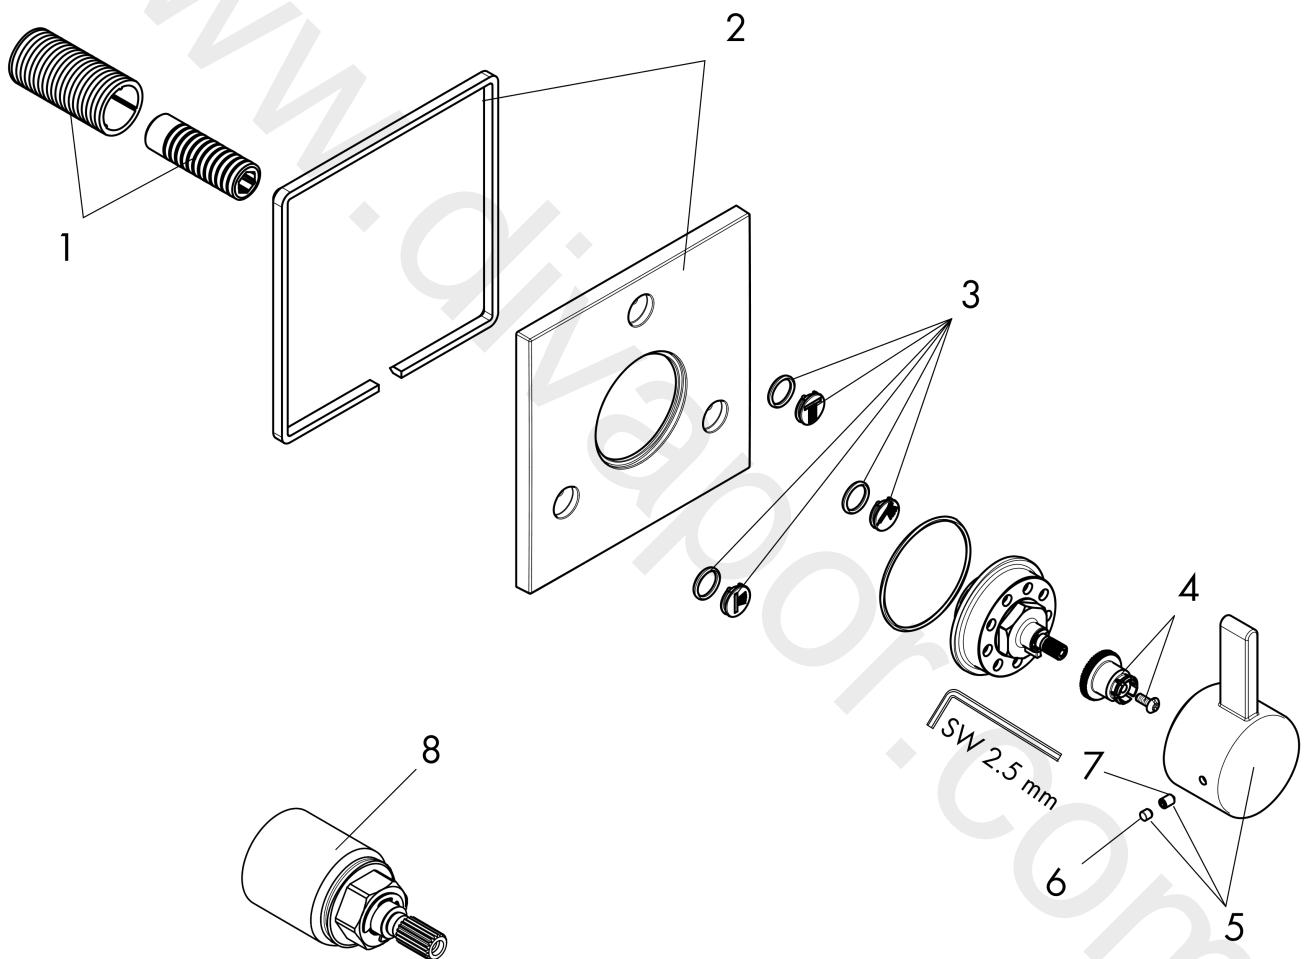

## Product image

**Ecostat**  
**Shut-off/ diverter valve S Trio/ Quattro for concealed installation**  
 Finish: **Brushed Black Chrome** Article Number: **04880340**

Exploded Drawing

Year of production: >01/22

**Ecostat**

**Shut-off/ diverter valve S Trio/ Quattro for concealed installation**

Finish: **Brushed Black Chrome** Article Number: **04880340**

**Spare part list**

Year of production: >01/22

Pos.	Description	Article Number	Price	PU
1	fixing set	96392000	£ 35,00	1
4	handle fixing set	94184000	£ 6,10	1
6	screw cover	95181000	£ 3,30	1
7	hollow set screw M5x8	92851000	£ 3,30	1
8	extension 25 mm	96370000	£ 84,00	1
a	base body	15984181	-	1
b	base body	15930181	-	1
c	base body	15936181	-	1