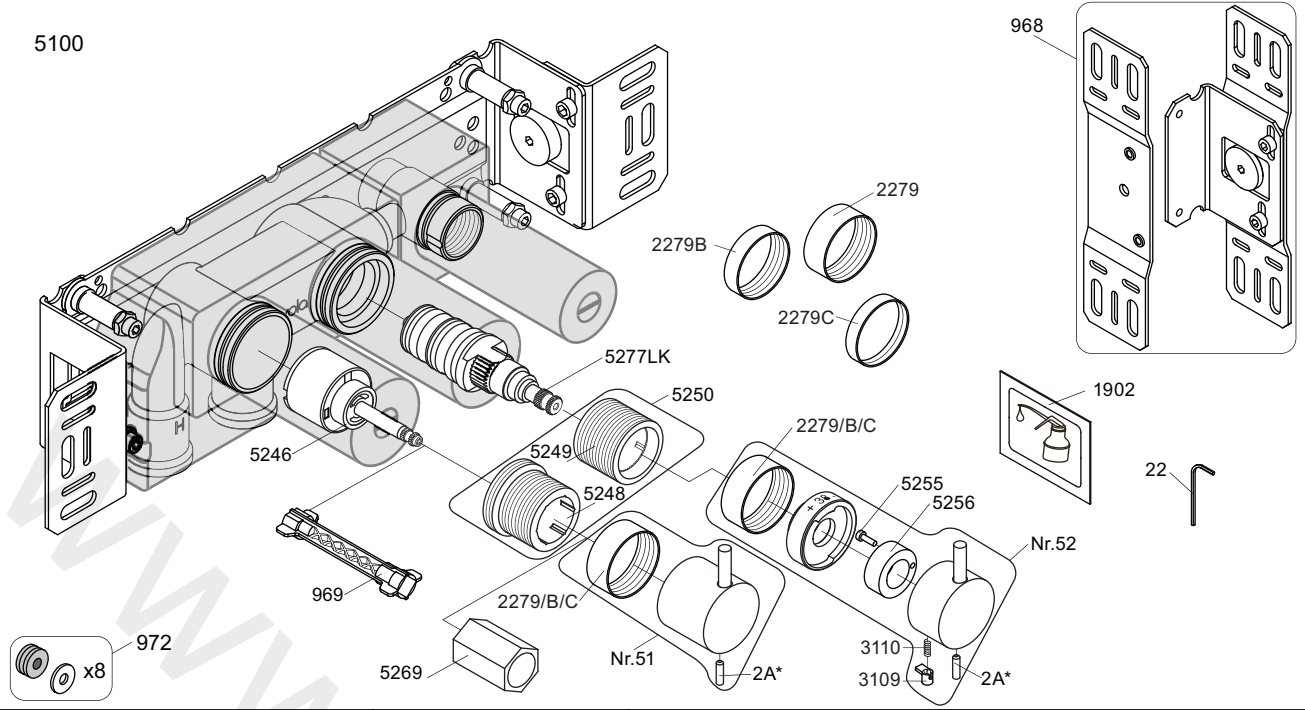

5100

2A* Color

VR2A-Steel: Standard
VR2A-F60: F17-F27-F60
VR2A-F63: F63-F64
VR2A-F65: F19-F65-F70

- NR51: VR5251, VR2279+B+C, VR2A
- NR52: VR2A, VR5252, VR5253, VR5255, VR5256, VR2279+B+C, VR3113, VR2A
- VR3113: VR3109, VR3110, VR5255
- VR5250+: VR5248+, VR5249+, VR5257, VR5258, VR5259, VR5260
- VR5257+: VR5257+, VR5259+
- VR5258+: VR5258+, VR5260+