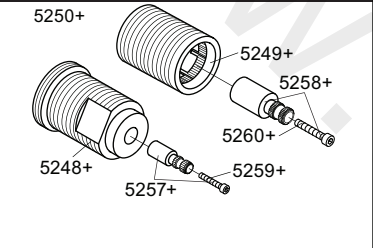

5100

2A* Color

VR2A-Steel: Standard
VR2A-F60: F17-F27-F60
VR2A-F63: F63-F64
VR2A-F65: F19-F65-F70

- NR51: VR5251, VR2279+B+C, VR2A
- NR52: VR2A, VR5252, VR5253, VR5255, VR5256, VR2279+B+C, VR3113, VR2A
- VR3113: VR3109, VR3110, VR5255
- VR5250+: VR5248+, VR5249+, VR5257, VR5258, VR5259, VR5260
- VR5257+: VR5257+, VR5259+
- VR5258+: VR5258+, VR5260+