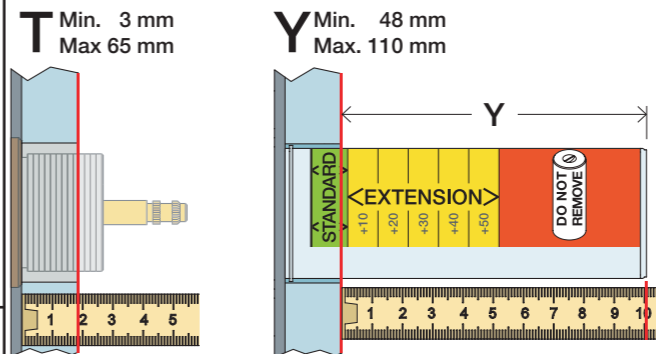

VR968:
To be ordered separately.
Werden separat bestellt.
Bestilles separat.
Apart te bestellen.
À commander séparément.

A Max.: 10 Bar/145 psi
Max. 65°C, 150°F

USA - For use with showerheads rated at 5.7 L/min. (1.5 gpm.) or higher.

AUS - Hot water inlet: Max. 50°C, 122°F. (AS 4032)

Data, l/min. / (Gpm) 3 Bar/43.5 Psi:

5100/5200V/5300: A 5400/5600A3: A - C
5400/5600: A - B 5400/5600A4: A - D

5400 5600	5400A3 5600A3	5400A4 5600A4	A	M	B	M	C	M	D
2	2	2	A	M	B	M	C	M	D
3	3	3	32/(8.5)	16/(4.2)	-	-	-	-	-
Out 2	Out 1	Out 1	-	-	32/(8.5)	16/(4.2)	-	-	-
Out 3	Out 2	Out 2	-	-	-	-	32/(8.5)	16/(4.2)	-
-	Out 3	Out 3	-	-	-	-	-	-	32/(8.5)
-	-	Out 4	-	-	-	-	-	-	-

B Check the local legislation.
Bitte die örtlichen Vorschriften überprüfen.
Tjek de lokale regler.
Kontrollera lokala föreskrifter
Nazitten lokale regelgeving.
Vérifiez la législation locale.

**!DO NOT!
!REMOVE!**

C DE: Bitte separat beiliegende Anleitung für die Schallentkopplung VR972 beachten

D Box till inbyggnadsblandare.
Boks til inbyggningsblandere.
Laatikko seinäasenteiselle sekoittajalle.

Ingår inte i leveransen, köps separat.
Ikke inkludert, kjøpes separat.
Eivät sisälly tilaukseen, ostettava erikseen.

Extension
Verlängerung
Forlængerdele
Förlängning
Aanpassing
Modification