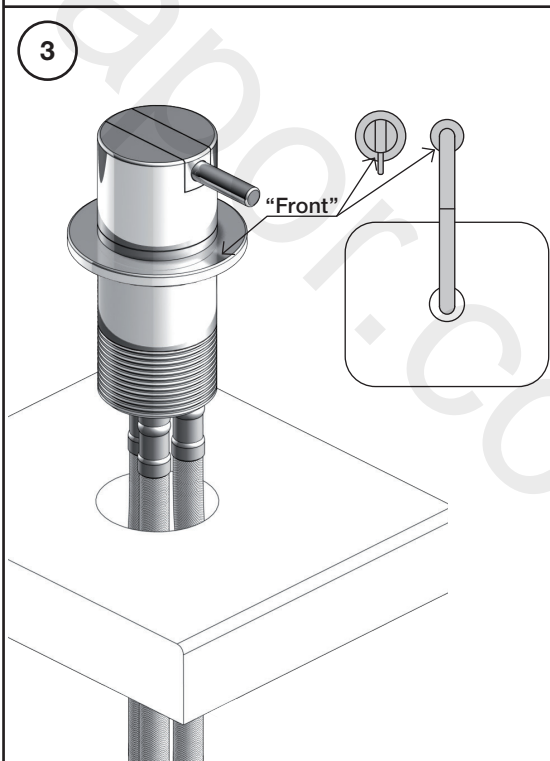

Data, 3 Bar /43.5 Psi:

	l/min.	Gal/min.
500:	14,5	3,8
590:	9,0	2,4
500-T1:	11,0	2,9
2500:	18,7	4,9
SC1:	18,7	4,9
SC5, 7:	18,0	4,8
SC9:	11,0	2,9

Max. 65°C, 150°F

500/2500: