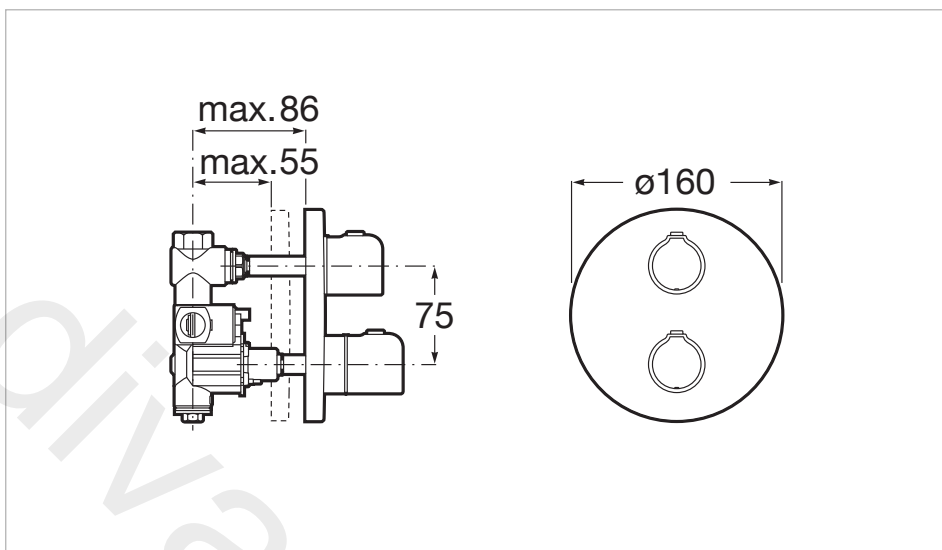

Built-In Thermostatic Shower Mixer

Application: Shower
Faucet type: Thermostatic
Finish: Chrome
Installation type: Built-in

Technical drawings

The T-500 series offers you the benefits and functionalities that characterise thermostatic faucets: water and energy saving, safety and comfort.