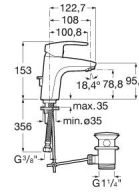

MONODIN

Basin mixer with pop-up waste with 1/2" flexible tails

TECHNICAL DRAWINGS

FEATURES

Application: Basin

Cold water starts in the central position to save energy

Faucet type: Single-lever

Finish: Chrome

Flow rate (l/min - 3 bar): 5

Handle position: Top

Installation type: Deck-mounted

Pop-up waste

Waste type: Pop-up waste

EverShine

SoftTurn®

Monodin