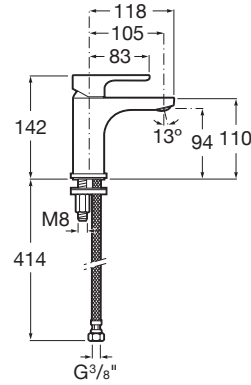

L20

Smooth body basin mixer, Cold Start

TECHNICAL DRAWINGS

FEATURES

- Aerator type: Coin slot
- Application: Basin
- Cold water starts in the central position to save energy
- Faucet type: Single-lever
- Finish: Chrome
- Flexible supply hoses included
- Flow rate (l/min - 3 bar): 5
- Handle position: Top
- Installation type: Deck-mounted
- Sustainable product
- Type of cartridge: Ceramic Disc
- Waste type: Waste not included
- Water and energy-saving

EverShine

SoftTurn®

L20

Simply contemporary. This is a brassware_x000D_ collection, whose simple, contemporary and intuitive lines make it a perfect fit for any bathroom space. L20 forms part of Roca's innovative brassware collections that turn on frontally with cold water.