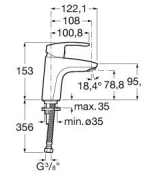

MONODIN

Smooth body basin mixer with 1/2" flexible tails

TECHNICAL DRAWINGS

FEATURES

Application: Basin

Cold water starts in the central position to save energy

Cold water tap

Faucet type: Single-lever

Finish: Chrome

Flow rate (l/min - 3 bar): 5

Handle position: Top

Hot tap

Installation type: Deck-mounted

Waste type: Waste not included

EverShine

SoftTurn®