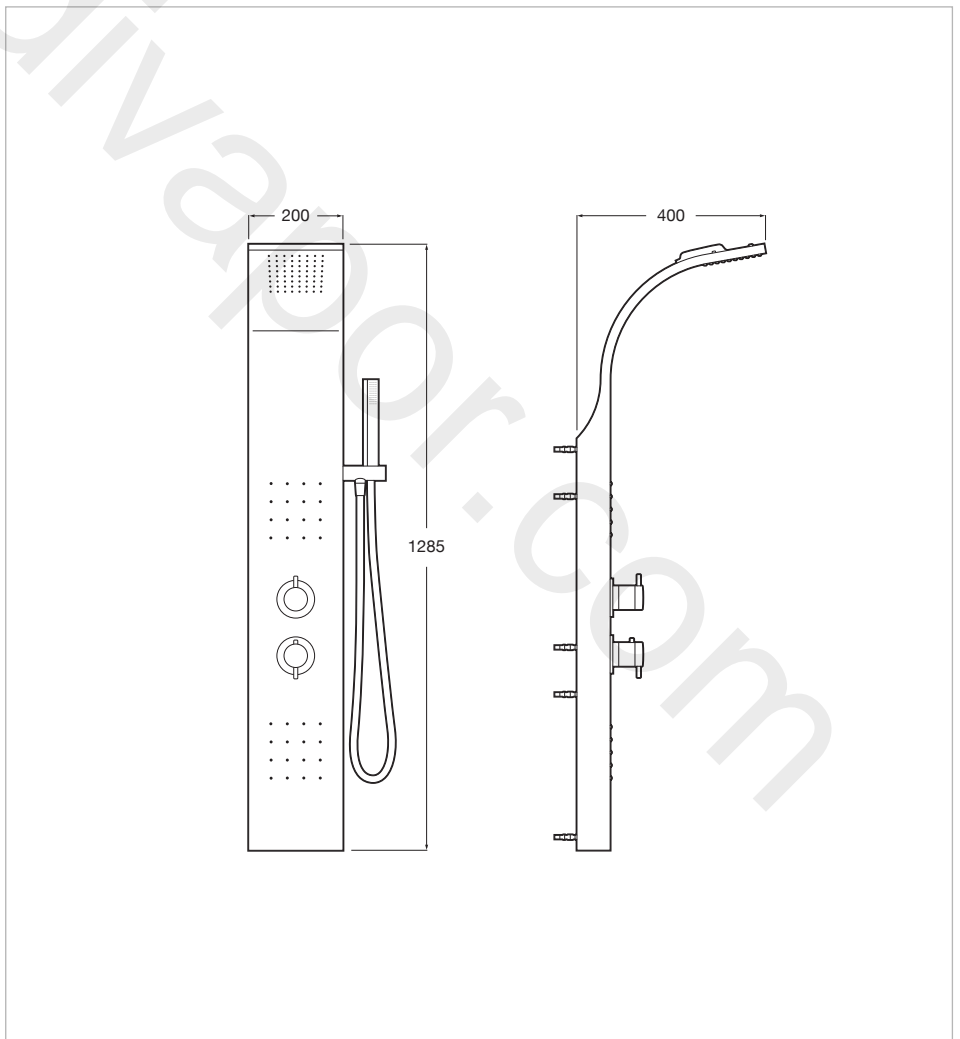

Hydromassage thermostatic column

Constant massage
 Finish: **Matt stainless steel**
 Handset: **Included**
Hydromassage
 Hydromassage jet functions: **Lumbar, Neck**
 Installation type: **Wall-mounted**
 Minimum water pressure required (bar): **2**
 Mixer type: **Thermostatic**
 Number of diverter outlets: **3**
 Number of jets: **2**
 Number of water outlets: **4**
 Showerhead functions: **Rain**
 Suitable for: **Shower**
 Type of hydromassage: **Relaxing, Stimulating**
 Valve: **Included**

Dimensions

Width: **400 mm.**
 Height: **1285 mm.**

Optional

5B4861TP0 Shelf

Technical drawings

The best option whether to enjoy a relaxing or invigorating shower, depending on the time of day. This hydromassage column has an attractive design of pure lines and several options to control both the temperature and the water flow.