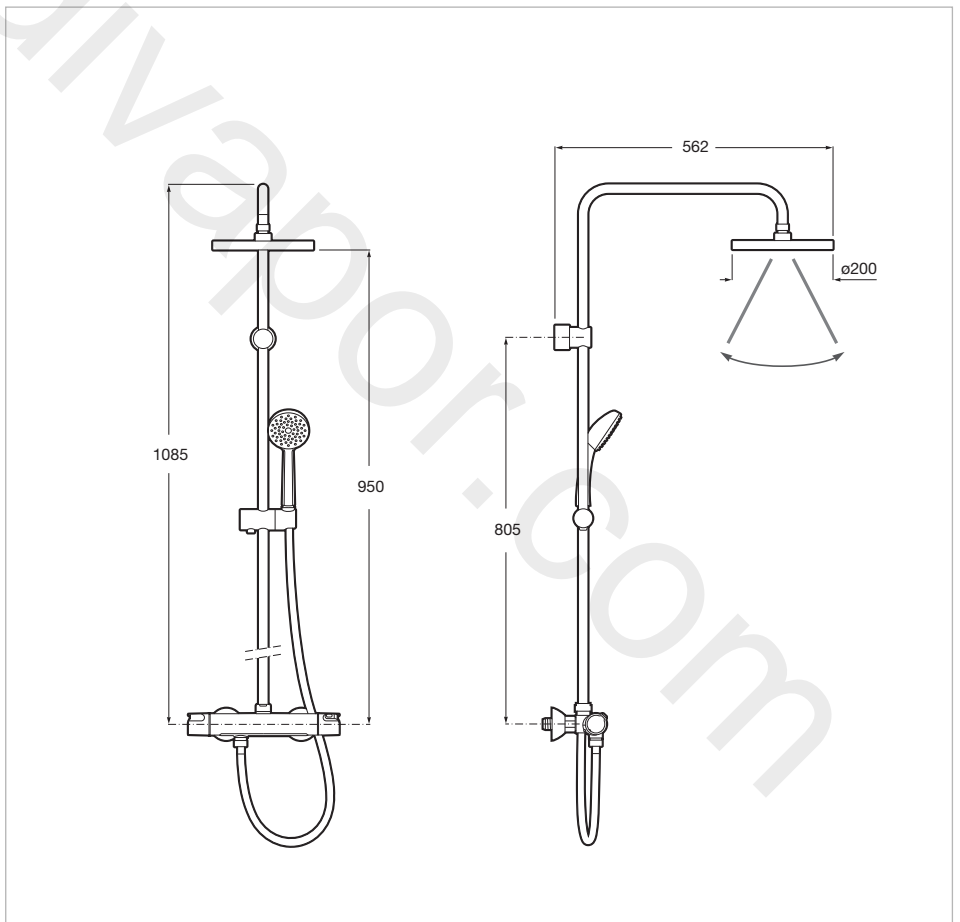

Thermostatic shower column

Finish: Chrome
 Handset: Included
 Installation type: Wall-mounted
 Minimum water pressure required (bar): 2
 Mixer type: Thermostatic
 Number of water outlets: 2
Shower flexible hose included
 Showerhead functions: Rain
 Showerhead shape: Circular
 Suitable for: Shower
 Valve: Included

Dimensions

Width: 562 mm.
 Height: 985 mm.

Technical drawings

A traditional response to classic atmospheres. Elegant and functional curves in an extensive collection of pieces that combine simplicity and versatility, offering the convenience of well-tried solutions.